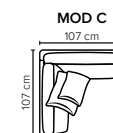

COMBINATIONS

Choose from available sofa models

MODULES

Design your own sofa

bellus®