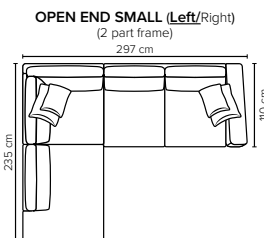

COMBINATIONS

Choose from available sofa models

MODULES

Design your own sofa

bellus®