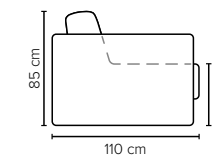

CAVELLE FOOTSTOOL OPTIONS

- **SEAT:** Cloud^{plus} System: Pocket springs + HR Foam 35 kg + on top feather mixed with shredded foam
- **BACK:** Siliconized polyester fiber
  Loose seat cushions and loose back cushions
- **ARMREST:** Foam 25-30 kg

- **DECO PILLOWS:** 1 deco pillow per armrest size 50x50 cm
  Filling: feather mixed with shredded foam
  1 deco pillow per armrest size 40x40 cm
  Filling: siliconized polyester fiber
- **FRAME:** Plywood + wood + foam 25 kg
- **LEG OPTIONS:** No leg choices available for this sofa