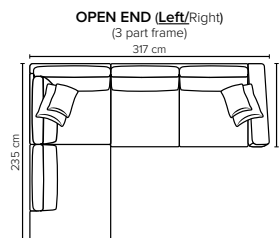

COMBINATIONS

Choose from available sofa models

MODULES

Design your own sofa

bellus®