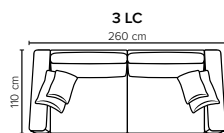

COMBINATIONS

Choose from available sofa models

MODULES

Design your own sofa

bellus®