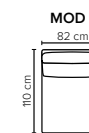

COMBINATIONS

Choose from available sofa models

MODULES

Design your own sofa

bellus®