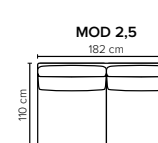

COMBINATIONS

Choose from available sofa models

MODULES

Design your own sofa

bellus®