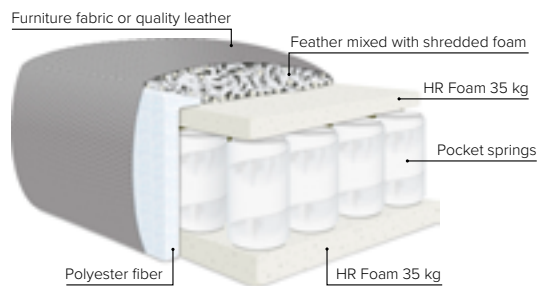

CAVELLE

Clean yet soft lines

bellus[®]

cloud.
plus

DESIGN YOUR OWN SOFA

COMBINATIONS

Choose from available sofa models

MODULES

Design your own sofa

bellus®

CAVELLE FOOTSTOOL OPTIONS

- SEAT:** Cloud^{plus} System: Pocket springs + HR Foam 35 kg + on top feather mixed with shredded foam
- BACK:** Siliconized polyester fiber
Loose seat cushions and loose back cushions
- ARMREST:** Foam 25-30 kg

- DECO PILLOWS:** 1 deco pillow per armrest size 50x50 cm
Filling: feather mixed with shredded foam
1 deco pillow per armrest size 40x40 cm
Filling: siliconized polyester fiber
- FRAME:** Plywood + wood + foam 25 kg
- LEG OPTIONS:** No leg choices available for this sofa