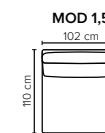

COMBINATIONS

Choose from available sofa models

MODULES

Design your own sofa

bellus®