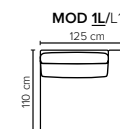

COMBINATIONS

Choose from available sofa models

MODULES

Design your own sofa

bellus®