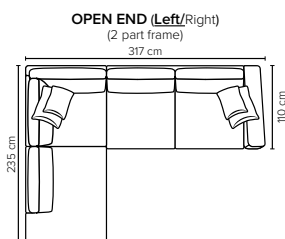

COMBINATIONS

Choose from available sofa models

MODULES

Design your own sofa

bellus®