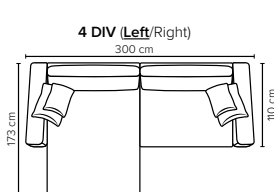

COMBINATIONS

Choose from available sofa models

MODULES

Design your own sofa

bellus®