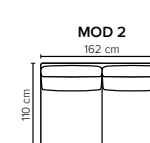

COMBINATIONS

Choose from available sofa models

MODULES

Design your own sofa

bellus®