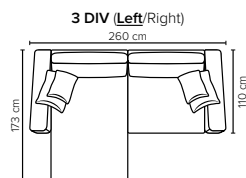

COMBINATIONS

Choose from available sofa models

MODULES

Design your own sofa

bellus®