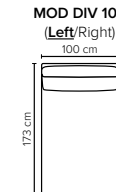

COMBINATIONS

Choose from available sofa models

MODULES

Design your own sofa

bellus®