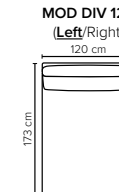

COMBINATIONS

Choose from available sofa models

MODULES

Design your own sofa

bellus®