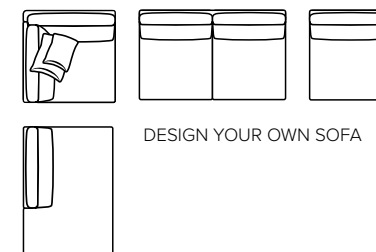

CAVELLE

Clean yet soft lines

bellus[®]

cloud.
plus

DESIGN YOUR OWN SOFA

COMBINATIONS

Choose from available sofa models

MODULES

- DECO PILLOWS:** 1 deco pillow per armrest size 50x50 cm
Filling: feather mixed with shredded foam
1 deco pillow per armrest size 40x40 cm
Filling: siliconized polyester fiber
- FRAME:** Plywood + wood + foam 25 kg
- LEG OPTIONS:** No leg choices available for this sofa