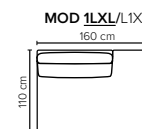

COMBINATIONS

Choose from available sofa models

MODULES

Design your own sofa

bellus®