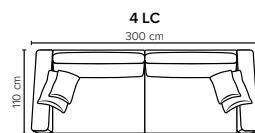

COMBINATIONS

Choose from available sofa models

MODULES

Design your own sofa

bellus®