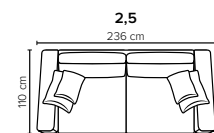

COMBINATIONS

Choose from available sofa models

MODULES

Design your own sofa

bellus®