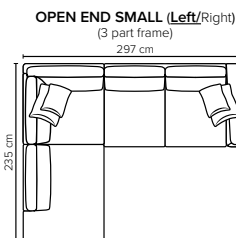

COMBINATIONS

Choose from available sofa models

MODULES

Design your own sofa

bellus®