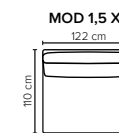

COMBINATIONS

Choose from available sofa models

MODULES

Design your own sofa

bellus®