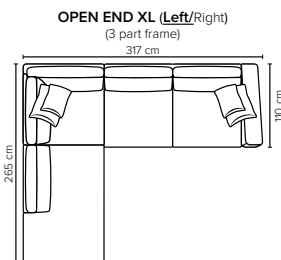

COMBINATIONS

Choose from available sofa models

MODULES

Design your own sofa

bellus®

CAVELLE FOOTSTOOL OPTIONS