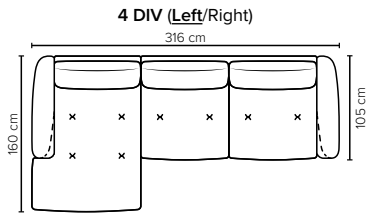

NENA

Comfort that is shaped Your way

bellus[®]

cloud.

COMBINATIONS

Choose from available sofa models

bellus®

**NENA
FOOTSTOOL**
Height: 43 cm