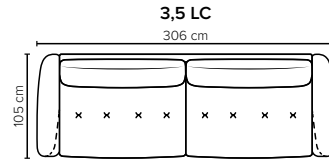

NENA

Comfort that is shaped Your way

bellus[®]

cloud.

COMBINATIONS

Choose from available sofa models

bellus®

**NENA
FOOTSTOOL**
Height: 43 cm