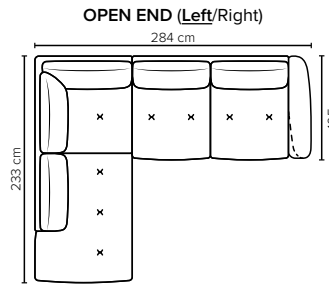

NENA

Comfort that is shaped Your way

bellus[®]

cloud.

COMBINATIONS

Choose from available sofa models

bellus®

**NENA
FOOTSTOOL**
Height: 43 cm