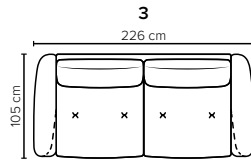

NENA

Comfort that is shaped Your way

bellus[®]

cloud.

COMBINATIONS

Choose from available sofa models

bellus®

**NENA
FOOTSTOOL**
Height: 43 cm