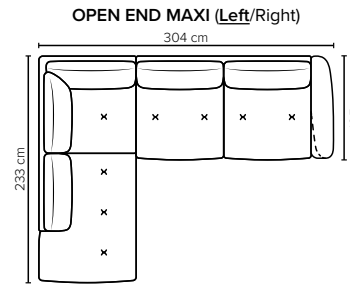

NENA

Comfort that is shaped Your way

bellus[®]

cloud.

COMBINATIONS

Choose from available sofa models

bellus®

**NENA
FOOTSTOOL**
Height: 43 cm