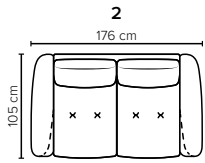

NENA

Comfort that is shaped Your way

bellus[®]

cloud.

COMBINATIONS

Choose from available sofa models

bellus®

**NENA
FOOTSTOOL**
Height: 43 cm