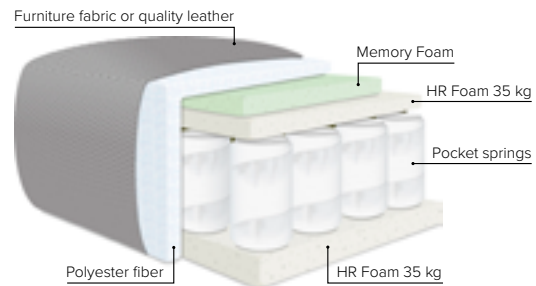

NENA

Comfort that is shaped Your way

bellus[®]

cloud.

COMBINATIONS

Choose from available sofa models

bellus®

**NENA
FOOTSTOOL**
Height: 43 cm

- SEAT:** Cloud System: Pocket springs + HR Foam 35 kg covered with memory foam and 200 g fiber
- BACK:** Siliconized polyester fiber
Fixed seat cushions, fixed back cushions
- ARMREST:** Foam 25-30 kg

- Armrest pillow:** Foam 25 kg + siliconized polyester fiber 300-600 g
- DECO PILLOWS:** Not included in this sofa model
Additional pillows can be ordered separately
- FRAME:** Plywood + wood + foam 25 kg
- LEG OPTIONS:** No leg choices available for this sofa