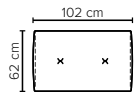

NENA

Comfort that is shaped Your way

bellus[®]

cloud.

COMBINATIONS

Choose from available sofa models

bellus®

**NENA
FOOTSTOOL**
Height: 43 cm