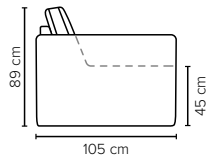

NENA

Comfort that is shaped Your way

bellus[®]

cloud.

COMBINATIONS

Choose from available sofa models

bellus®

**NENA
FOOTSTOOL**
Height: 43 cm