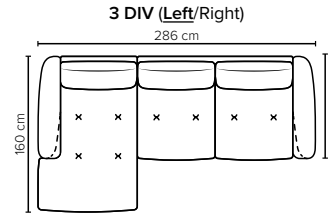

NENA

Comfort that is shaped Your way

bellus[®]

cloud.

COMBINATIONS

Choose from available sofa models

bellus®

**NENA
FOOTSTOOL**
Height: 43 cm