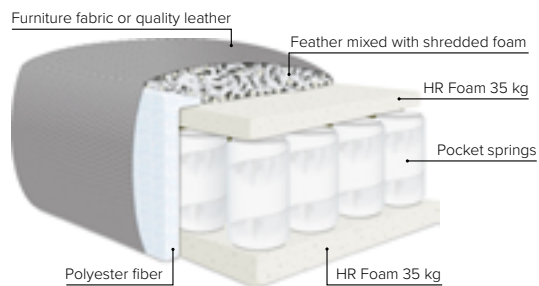

cloud.
plus