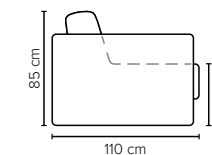

COMBINATIONS

Choose from available sofa models

MODULES

Design your own sofa

bellus®

1. **SEAT:** Cloud^{plus} System: Pocket springs + HR Foam 35 kg + on top feather mixed with shredded foam
2. **BACK:** Siliconized polyester fiber
   Loose seat cushions and loose back cushions
3. **ARMREST:** Foam 25-30 kg

1. **DECO PILLOWS:** 1 deco pillow per armrest size 60x60 cm
   Filling: feather mixed with shredded foam
   1 deco pillow per armrest size 40x40 cm
   Filling: siliconized polyester fiber
2. **FRAME:** Plywood + wood + foam 25 kg
3. **LEG OPTIONS:** No leg choices available for this sofa