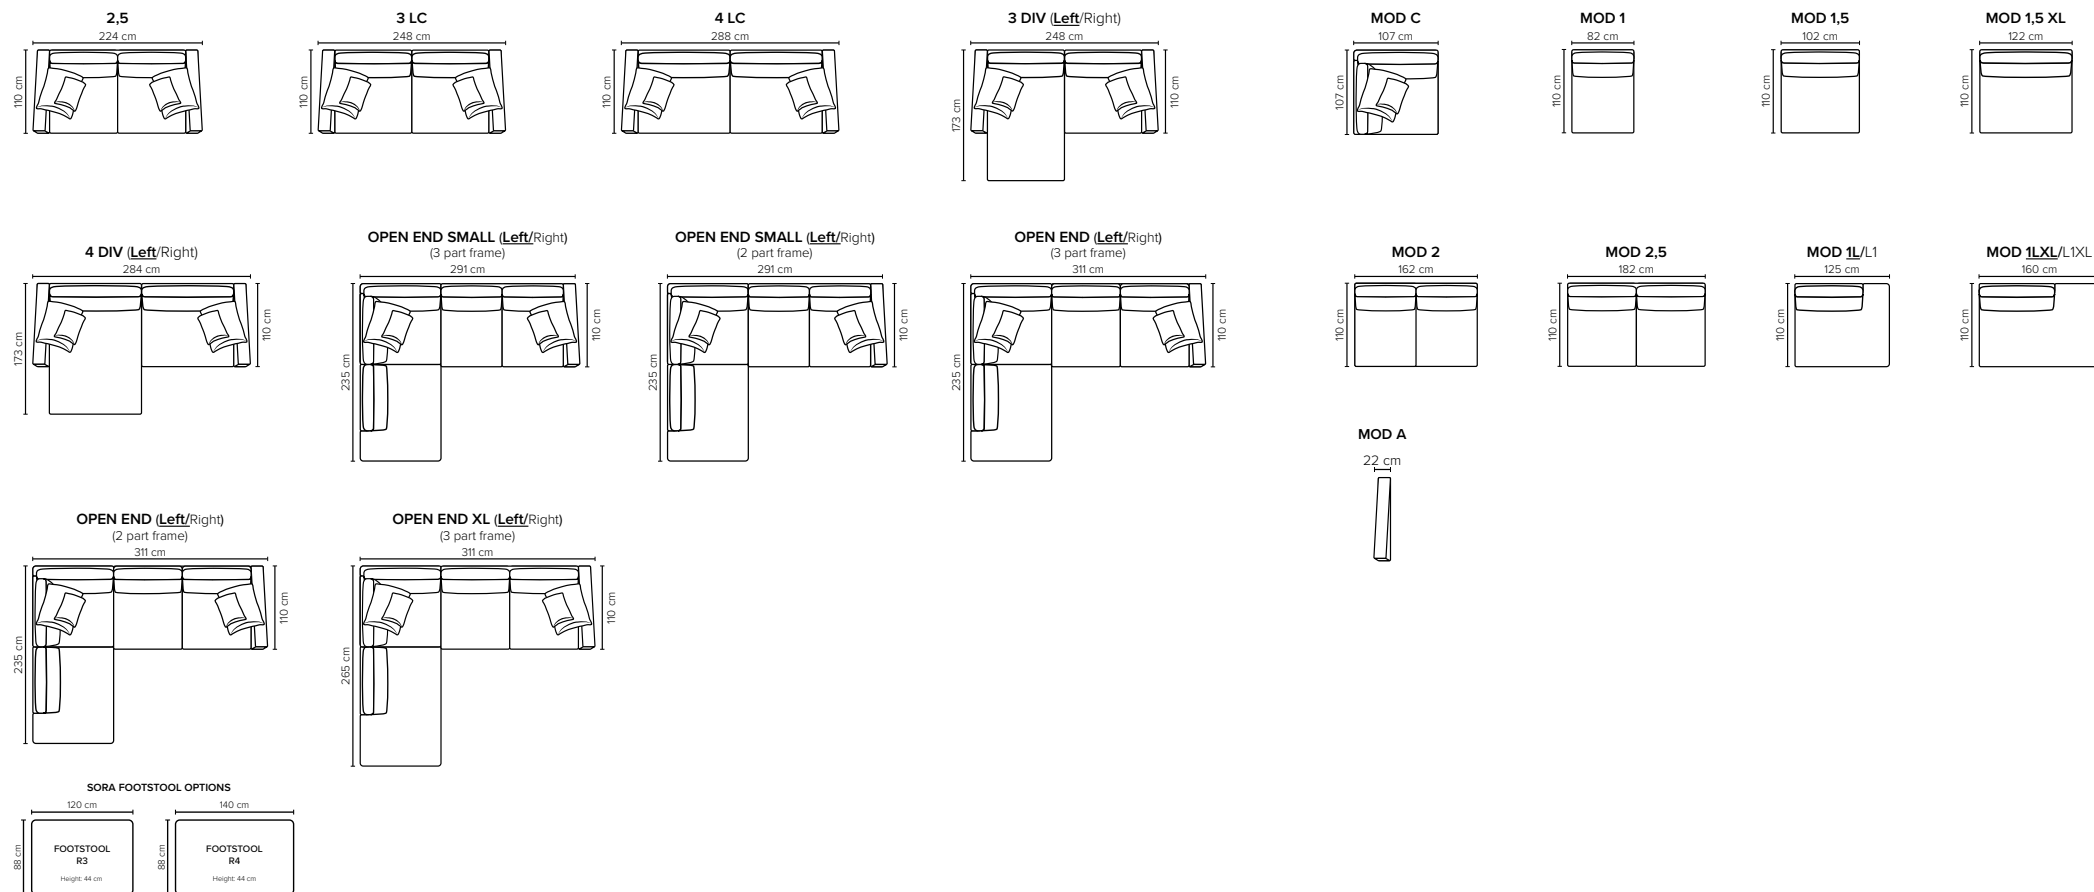

COMBINATIONS

Choose from available sofa models

MODULES

Design your own sofa

bellus®

1. **SEAT:** Cloud^{plus} System: Pocket springs + HR Foam 35 kg + on top feather mixed with shredded foam
2. **BACK:** Siliconized polyester fiber
   Loose seat cushions and loose back cushions
3. **ARMREST:** Foam 25-30 kg

1. **DECO PILLOWS:** 1 deco pillow per armrest size 60x60 cm
   Filling: feather mixed with shredded foam
   1 deco pillow per armrest size 40x40 cm
   Filling: siliconized polyester fiber
2. **FRAME:** Plywood + wood + foam 25 kg
3. **LEG OPTIONS:** No leg choices available for this sofa