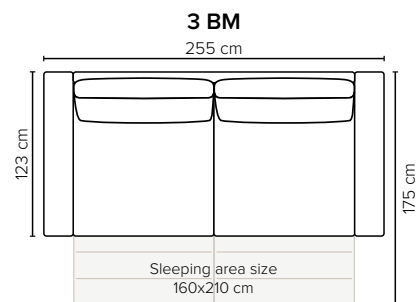

# COMBINATIONS

Choose from available sofa models

bellus®

- SEAT/BED:** HR Foam 35 kg + ERX Foam 40 kg covered with 200 g fiber
- BACK:** Mix of feathers and shredded foam  
Fixed seat cushions and loose back cushions
- ARMREST:** Foam 25-30 kg