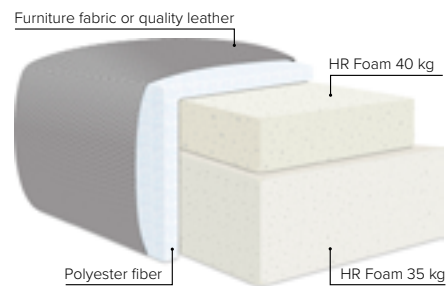

GOOD SLEEP SOFA

A WIDE CHOICE OF FABRICS

# COMBINATIONS

Choose from available sofa models

bellus®

- SEAT/BED:** HR Foam 35 kg + ERX Foam 40 kg covered with 200 g fiber
- BACK:** Mix of feathers and shredded foam  
Fixed seat cushions and loose back cushions
- ARMREST:** Foam 25-30 kg

- DECO PILLOWS:** Not included in this sofa model  
Additional pillows can be ordered separately
- FRAME:** Plywood + wood
- LEG OPTIONS:** No leg choices available for this sofa