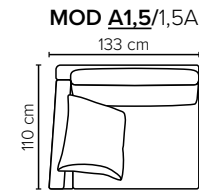

COMBINATIONS

Choose from available sofa models

MODULES

Design your own sofa

bellus®

SEAT: Cloud^{Plus} System: Pocket springs + HR Foam 35 kg + on top feather mixed with shredded foam

BACK: Siliconized polyester fiber
Loose seat cushions and loose back cushions

ARMREST: Foam 25-30 kg

DECO PILLOWS: Filling: feather mixed with shredded foam
1 deco pillow per armrest size 60x65 cm
1 deco pillow per corner size 60x65 cm
Note: Loveseat has 1 deco pillow size 60x65 cm

FRAME: Plywood + wood + foam 25 kg

LEG OPTIONS: No leg choices available for this sofa