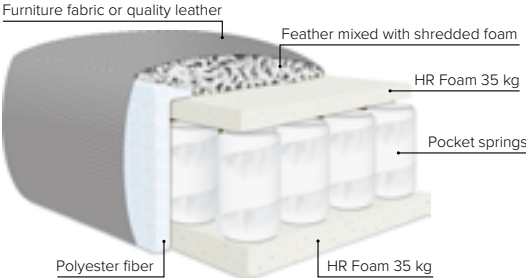

MORE

Softness, comfort and spaciousness

bellus[®]

cloud.
plus

COMBINATIONS

Choose from available sofa models

MODULES

Design your own sofa

bellus®

SEAT: Cloud^{Plus} System: Pocket springs + HR Foam 35 kg + on top feather mixed with shredded foam

BACK: Siliconized polyester fiber
Loose seat cushions and loose back cushions

ARMREST: Foam 25-30 kg

DECO PILLOWS: Filling: feather mixed with shredded foam
1 deco pillow per armrest size 60x65 cm
1 deco pillow per corner size 60x65 cm
Note: Loveseat has 1 deco pillow size 60x65 cm

FRAME: Plywood + wood + foam 25 kg