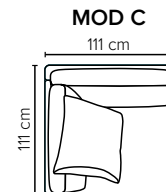

COMBINATIONS

Choose from available sofa models

MODULES

Design your own sofa

bellus®

SEAT: Cloud^{Plus} System: Pocket springs + HR Foam 35 kg + on top feather mixed with shredded foam

BACK: Siliconized polyester fiber
Loose seat cushions and loose back cushions

ARMREST: Foam 25-30 kg

DECO PILLOWS: Filling: feather mixed with shredded foam
1 deco pillow per armrest size 60x65 cm
1 deco pillow per corner size 60x65 cm
Note: Loveseat has 1 deco pillow size 60x65 cm

FRAME: Plywood + wood + foam 25 kg

LEG OPTIONS: No leg choices available for this sofa