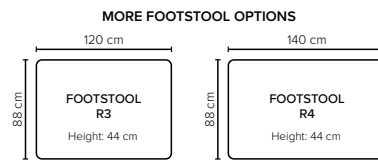

COMBINATIONS

Choose from available sofa models

MODULES

Design your own sofa

bellus®

SEAT: Cloud^{Plus} System: Pocket springs + HR Foam 35 kg + on top feather mixed with shredded foam

BACK: Siliconized polyester fiber
Loose seat cushions and loose back cushions

ARMREST: Foam 25-30 kg

DECO PILLOWS: Filling: feather mixed with shredded foam
1 deco pillow per armrest size 60x65 cm
1 deco pillow per corner size 60x65 cm
Note: Loveseat has 1 deco pillow size 60x65 cm

FRAME: Plywood + wood + foam 25 kg

LEG OPTIONS: No leg choices available for this sofa