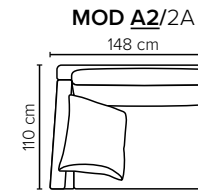

COMBINATIONS

Choose from available sofa models

MODULES

Design your own sofa

bellus®

SEAT: Cloud^{Plus} System: Pocket springs + HR Foam 35 kg + on top feather mixed with shredded foam

BACK: Siliconized polyester fiber
Loose seat cushions and loose back cushions

ARMREST: Foam 25-30 kg

DECO PILLOWS: Filling: feather mixed with shredded foam
1 deco pillow per armrest size 60x65 cm
1 deco pillow per corner size 60x65 cm
Note: Loveseat has 1 deco pillow size 60x65 cm

FRAME: Plywood + wood + foam 25 kg

LEG OPTIONS: No leg choices available for this sofa