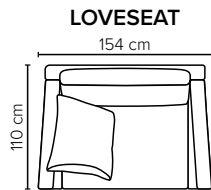

bellus®

SEAT: Cloud^{Plus} System: Pocket springs + HR Foam 35 kg + on top feather mixed with shredded foam

BACK: Siliconized polyester fiber
Loose seat cushions and loose back cushions

ARMREST: Foam 25-30 kg

DECO PILLOWS: Filling: feather mixed with shredded foam
1 deco pillow per armrest size 60x65 cm
1 deco pillow per corner size 60x65 cm
Note: Loveseat has 1 deco pillow size 60x65 cm

FRAME: Plywood + wood + foam 25 kg