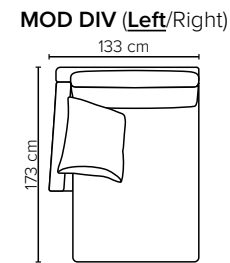

COMBINATIONS

Choose from available sofa models

MODULES

Design your own sofa

bellus®

SEAT: Cloud^{Plus} System: Pocket springs + HR Foam 35 kg + on top feather mixed with shredded foam

BACK: Siliconized polyester fiber
Loose seat cushions and loose back cushions

ARMREST: Foam 25-30 kg

DECO PILLOWS: Filling: feather mixed with shredded foam
1 deco pillow per armrest size 60x65 cm
1 deco pillow per corner size 60x65 cm
Note: Loveseat has 1 deco pillow size 60x65 cm

FRAME: Plywood + wood + foam 25 kg

LEG OPTIONS: No leg choices available for this sofa