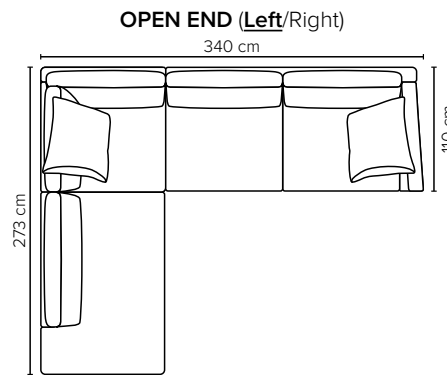

COMBINATIONS

Choose from available sofa models

MODULES

Design your own sofa

bellus®

SEAT: Cloud^{Plus} System: Pocket springs + HR Foam 35 kg + on top feather mixed with shredded foam

BACK: Siliconized polyester fiber
Loose seat cushions and loose back cushions

ARMREST: Foam 25-30 kg

DECO PILLOWS: Filling: feather mixed with shredded foam
1 deco pillow per armrest size 60x65 cm
1 deco pillow per corner size 60x65 cm
Note: Loveseat has 1 deco pillow size 60x65 cm

FRAME: Plywood + wood + foam 25 kg

LEG OPTIONS: No leg choices available for this sofa