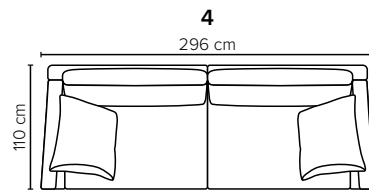

COMBINATIONS

Choose from available sofa models

MODULES

Design your own sofa

bellus®

SEAT: Cloud^{Plus} System: Pocket springs + HR Foam 35 kg + on top feather mixed with shredded foam

BACK: Siliconized polyester fiber
Loose seat cushions and loose back cushions

ARMREST: Foam 25-30 kg

DECO PILLOWS: Filling: feather mixed with shredded foam
1 deco pillow per armrest size 60x65 cm
1 deco pillow per corner size 60x65 cm
Note: Loveseat has 1 deco pillow size 60x65 cm

FRAME: Plywood + wood + foam 25 kg

LEG OPTIONS: No leg choices available for this sofa