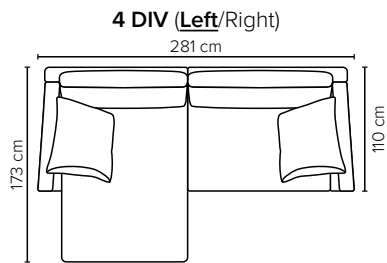

COMBINATIONS

Choose from available sofa models

MODULES

Design your own sofa

bellus®

SEAT: Cloud^{Plus} System: Pocket springs + HR Foam 35 kg + on top feather mixed with shredded foam

BACK: Siliconized polyester fiber
Loose seat cushions and loose back cushions

ARMREST: Foam 25-30 kg

DECO PILLOWS: Filling: feather mixed with shredded foam
1 deco pillow per armrest size 60x65 cm
1 deco pillow per corner size 60x65 cm
Note: Loveseat has 1 deco pillow size 60x65 cm

FRAME: Plywood + wood + foam 25 kg

LEG OPTIONS: No leg choices available for this sofa