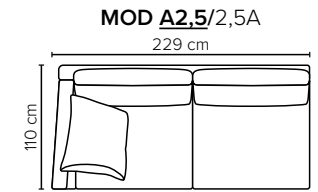

COMBINATIONS

Choose from available sofa models

MODULES

Design your own sofa

bellus®

SEAT: Cloud^{Plus} System: Pocket springs + HR Foam 35 kg + on top feather mixed with shredded foam

BACK: Siliconized polyester fiber
Loose seat cushions and loose back cushions

ARMREST: Foam 25-30 kg

DECO PILLOWS: Filling: feather mixed with shredded foam
1 deco pillow per armrest size 60x65 cm
1 deco pillow per corner size 60x65 cm
Note: Loveseat has 1 deco pillow size 60x65 cm

FRAME: Plywood + wood + foam 25 kg

LEG OPTIONS: No leg choices available for this sofa