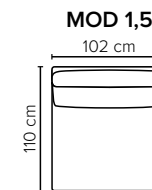

COMBINATIONS

Choose from available sofa models

MODULES

Design your own sofa

bellus®

SEAT: Cloud^{Plus} System: Pocket springs + HR Foam 35 kg + on top feather mixed with shredded foam

BACK: Siliconized polyester fiber
Loose seat cushions and loose back cushions

ARMREST: Foam 25-30 kg

DECO PILLOWS: Filling: feather mixed with shredded foam
1 deco pillow per armrest size 60x65 cm
1 deco pillow per corner size 60x65 cm
Note: Loveseat has 1 deco pillow size 60x65 cm

FRAME: Plywood + wood + foam 25 kg

LEG OPTIONS: No leg choices available for this sofa