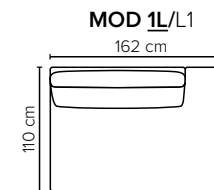

bellus®

SEAT: Cloud^{Plus} System: Pocket springs + HR Foam 35 kg + on top feather mixed with shredded foam

BACK: Siliconized polyester fiber
Loose seat cushions and loose back cushions

ARMREST: Foam 25-30 kg

DECO PILLOWS: Filling: feather mixed with shredded foam
1 deco pillow per armrest size 60x65 cm
1 deco pillow per corner size 60x65 cm
Note: Loveseat has 1 deco pillow size 60x65 cm

FRAME: Plywood + wood + foam 25 kg