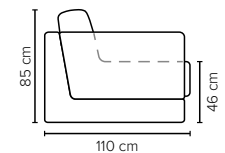

COMBINATIONS

Choose from available sofa models

MODULES

Design your own sofa

bellus®

SEAT: Cloud^{Plus} System: Pocket springs + HR Foam 35 kg + on top feather mixed with shredded foam

BACK: Siliconized polyester fiber
Loose seat cushions and loose back cushions

ARMREST: Foam 25-30 kg

DECO PILLOWS: Filling: feather mixed with shredded foam
1 deco pillow per armrest size 60x65 cm
1 deco pillow per corner size 60x65 cm
Note: Loveseat has 1 deco pillow size 60x65 cm

FRAME: Plywood + wood + foam 25 kg

LEG OPTIONS: No leg choices available for this sofa