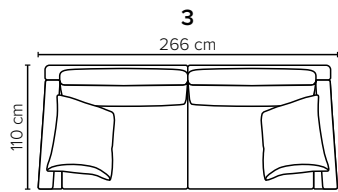

COMBINATIONS

Choose from available sofa models

MODULES

Design your own sofa

bellus®

SEAT: Cloud^{Plus} System: Pocket springs + HR Foam 35 kg + on top feather mixed with shredded foam

BACK: Siliconized polyester fiber
Loose seat cushions and loose back cushions

ARMREST: Foam 25-30 kg

DECO PILLOWS: Filling: feather mixed with shredded foam
1 deco pillow per armrest size 60x65 cm
1 deco pillow per corner size 60x65 cm
Note: Loveseat has 1 deco pillow size 60x65 cm

FRAME: Plywood + wood + foam 25 kg

LEG OPTIONS: No leg choices available for this sofa