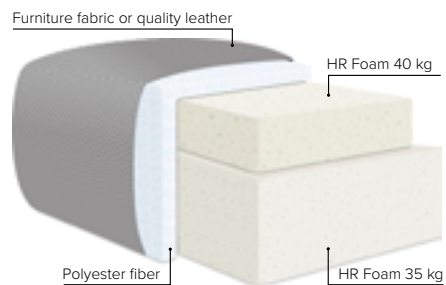

# GLORY

Soft to sit on, soft to sleep on

bellus<sup>®</sup>

GOOD SLEEP SOFA

A WIDE CHOICE OF FABRICS

# COMBINATIONS

Choose from available sofa models

bellus®

- SEAT/BED:** HR Foam 35 kg + ERX Foam 40 kg covered with 200 g fiber
- BACK:** Mix of feathers and shredded foam  
Fixed seat cushions and loose back cushions
- ARMREST:** Foam 25-30 kg

- DECO PILLOWS:** Not included in this sofa model  
Additional pillows can be ordered separately
- FRAME:** Plywood + wood
- LEG OPTIONS:** No leg choices available for this sofa