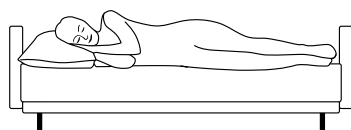

# GLORY

Soft to sit on, soft to sleep on

bellus<sup>®</sup>

GOOD SLEEP SOFA

A WIDE CHOICE OF FABRICS

# COMBINATIONS

Choose from available sofa models

bellus®

- SEAT/BED:** HR Foam 35 kg + ERX Foam 40 kg covered with 200 g fiber
- BACK:** Mix of feathers and shredded foam  
Fixed seat cushions and loose back cushions
- ARMREST:** Foam 25-30 kg