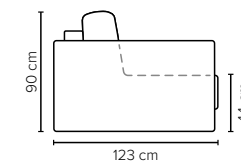

# COMBINATIONS

Choose from available sofa models

bellus®

- SEAT/BED:** HR Foam 35 kg + ERX Foam 40 kg covered with 200 g fiber
- BACK:** Mix of feathers and shredded foam  
Fixed seat cushions and loose back cushions
- ARMREST:** Foam 25-30 kg