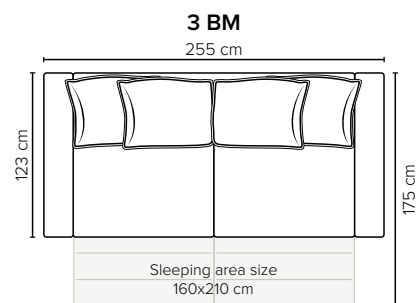

# GLORY

Soft to sit on, soft to sleep on

bellus<sup>®</sup>

GOOD SLEEP SOFA

A WIDE CHOICE OF FABRICS

# COMBINATIONS

Choose from available sofa models

bellus®

- SEAT/BED:** HR Foam 35 kg + ERX Foam 40 kg covered with 200 g fiber
- BACK:** Mix of feathers and shredded foam  
Fixed seat cushions and loose back cushions
- ARMREST:** Foam 25-30 kg