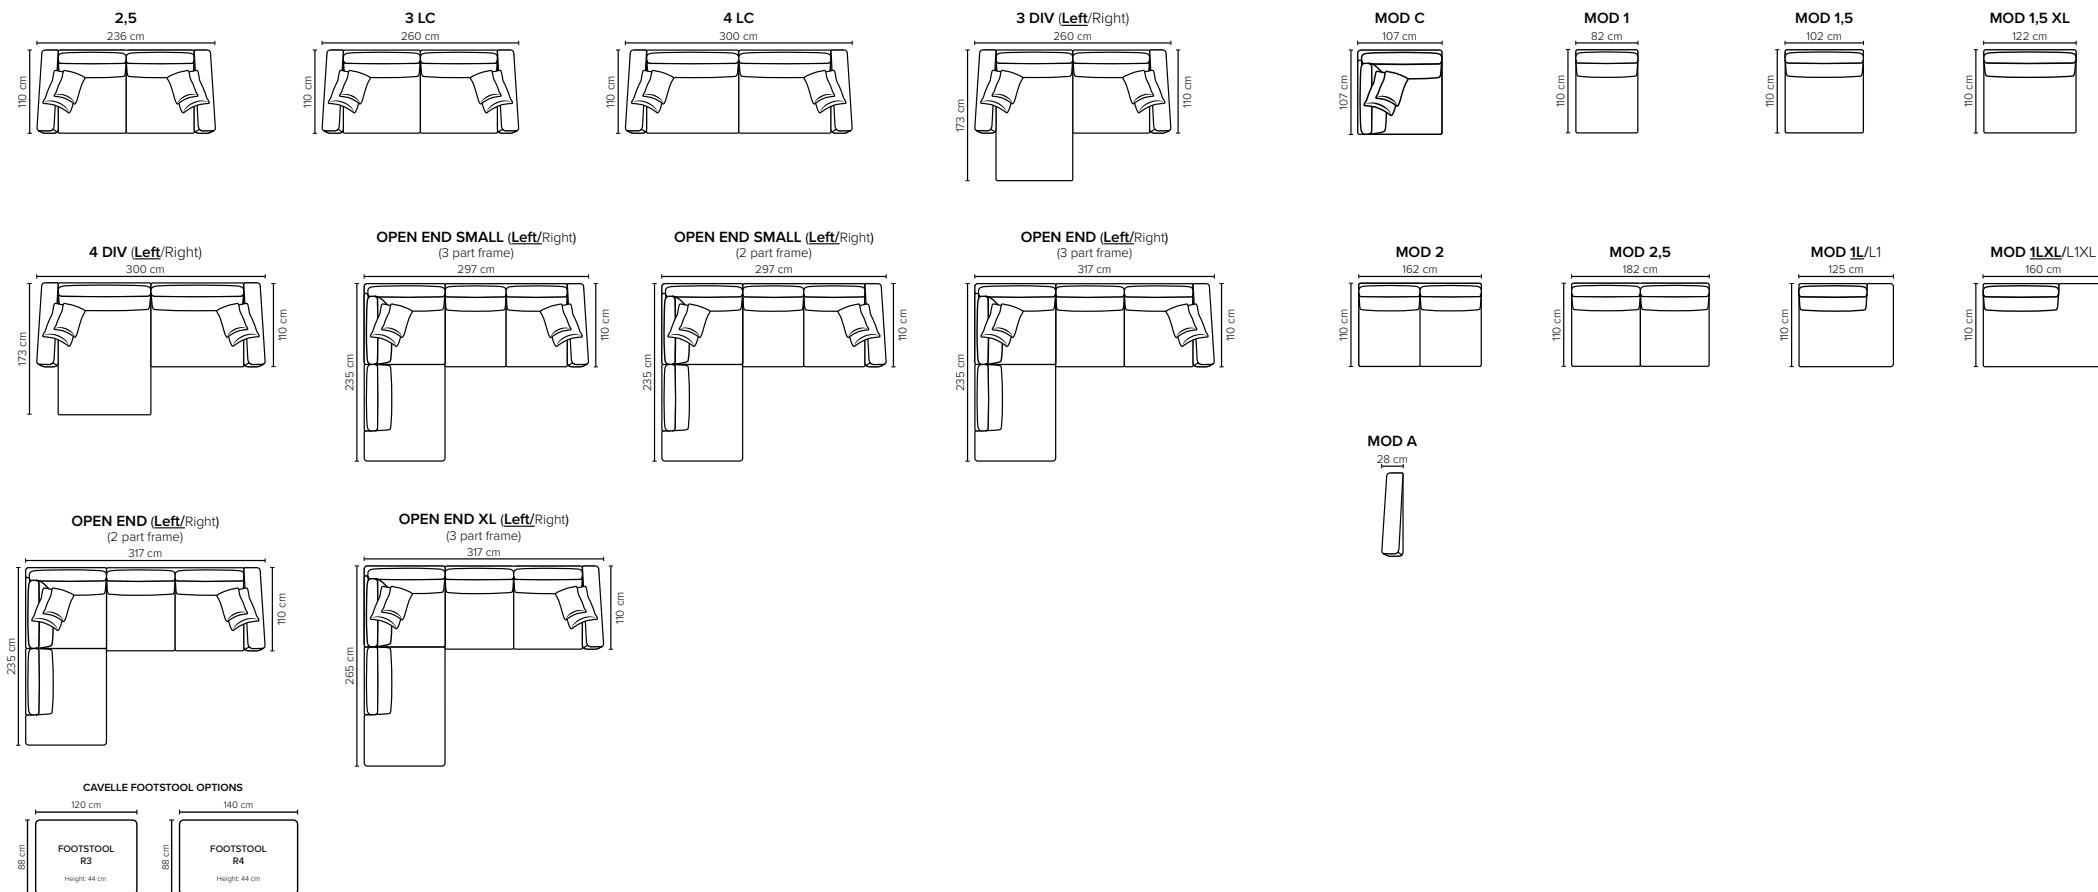

COMBINATIONS

Choose from available sofa models

MODULES

Design your own sofa

bellus®

- **SEAT:** Cloud^{Plus} System: Pocket springs + HR Foam 35 kg + on top feather mixed with shredded foam
- **BACK:** Siliconized polyester fiber
  Loose seat cushions and loose back cushions
- **ARMREST:** Foam 25-30 kg

- **DECO PILLOWS:** 1 deco pillow per armrest size 50x50 cm
  Filling: feather mixed with shredded foam
  1 deco pillow per armrest size 40x40 cm
  Filling: siliconized polyester fiber
- **FRAME:** Plywood + wood + foam 25 kg
- **LEG OPTIONS:** No leg choices available for this sofa