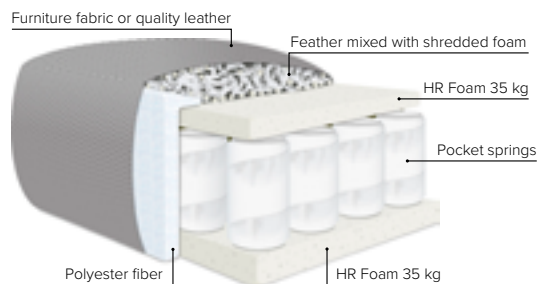

cloud.
plus