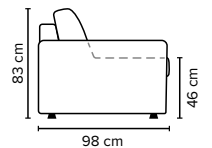

GOOD SLEEP SOFA

SEVERAL SLEEP COMFORT OPTIONS

COMBINATIONS Choose from available sofa models

bellus®

- SEAT:** HR Foam 35 kg + ERX Foam 40 kg covered with 200 g fiber
- BACK:** Siliconized polyester fiber mixed with shredded foam in separate bag
Loose seat cushions, fixed with Velcro to allow mechanism movement
Fixed back cushions
- ARMREST:** Foam 25 kg + 200 g fiber