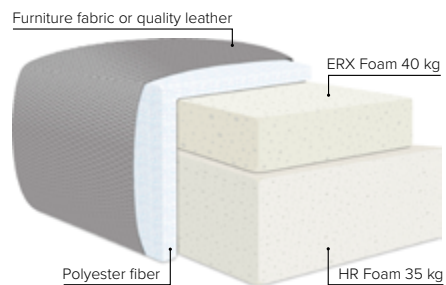

GOOD SLEEP SOFA

SEVERAL SLEEP COMFORT OPTIONS

COMBINATIONS Choose from available sofa models

bellus®

- SEAT:** HR Foam 35 kg + ERX Foam 40 kg covered with 200 g fiber
- BACK:** Siliconized polyester fiber mixed with shredded foam in separate bag
Loose seat cushions, fixed with Velcro to allow mechanism movement
Fixed back cushions
- ARMREST:** Foam 25 kg + 200 g fiber

- DECO PILLOWS:** Not included in this sofa model
Additional pillows can be ordered separately
- FRAME:** Plywood + wood + foam 25 kg
- MATTRESS:** **Standard:** Bonnell
Optional: Pocket or Memory
- LEG OPTIONS:** No leg choices available (sofa stands on mechanism legs)