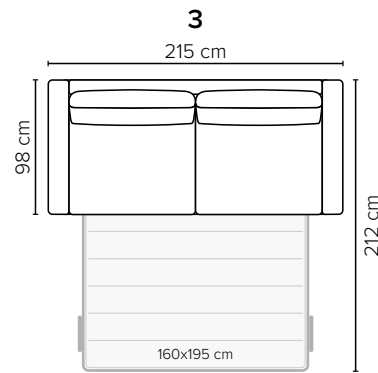

GOOD SLEEP SOFA

SEVERAL SLEEP COMFORT OPTIONS

COMBINATIONS Choose from available sofa models

bellus®

- SEAT:** HR Foam 35 kg + ERX Foam 40 kg covered with 200 g fiber
- BACK:** Siliconized polyester fiber mixed with shredded foam in separate bag
Loose seat cushions, fixed with Velcro to allow mechanism movement
Fixed back cushions
- ARMREST:** Foam 25 kg + 200 g fiber