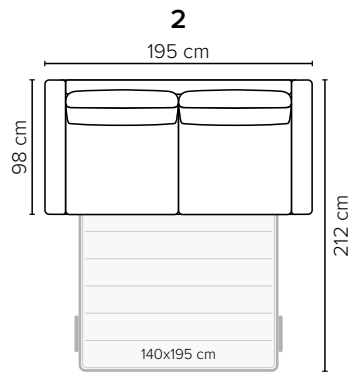

GOOD SLEEP SOFA

SEVERAL SLEEP COMFORT OPTIONS

COMBINATIONS Choose from available sofa models

bellus®

- SEAT:** HR Foam 35 kg + ERX Foam 40 kg covered with 200 g fiber
- BACK:** Siliconized polyester fiber mixed with shredded foam in separate bag
Loose seat cushions, fixed with Velcro to allow mechanism movement
Fixed back cushions
- ARMREST:** Foam 25 kg + 200 g fiber

- DECO PILLOWS:** Not included in this sofa model
Additional pillows can be ordered separately
- FRAME:** Plywood + wood + foam 25 kg
- MATTRESS:** **Standard:** Bonnell
Optional: Pocket or Memory
- LEG OPTIONS:** No leg choices available (sofa stands on mechanism legs)