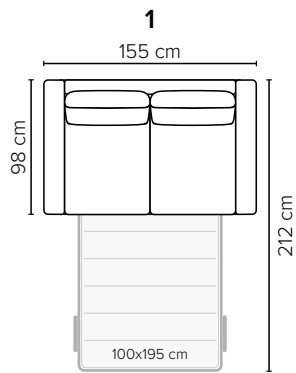

GOOD SLEEP SOFA

SEVERAL SLEEP COMFORT OPTIONS

COMBINATIONS Choose from available sofa models

bellus®

- SEAT:** HR Foam 35 kg + ERX Foam 40 kg covered with 200 g fiber
- BACK:** Siliconized polyester fiber mixed with shredded foam in separate bag
Loose seat cushions, fixed with Velcro to allow mechanism movement
Fixed back cushions
- ARMREST:** Foam 25 kg + 200 g fiber

- DECO PILLOWS:** Not included in this sofa model
Additional pillows can be ordered separately
- FRAME:** Plywood + wood + foam 25 kg
- MATTRESS:** **Standard:** Bonnell
Optional: Pocket or Memory
- LEG OPTIONS:** No leg choices available (sofa stands on mechanism legs)