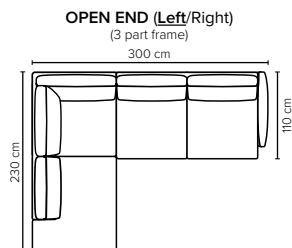

cloud.
plus

COMBINATIONS

Choose from available sofa models

MODULES

Design your own sofa

bellus®

- SEAT:** Cloud^{Plus} System: Pocket springs + HR Foam 35 kg + on top feather mixed with shredded foam
- BACK:** Mix of feathers and shredded foam
Loose seat cushions and loose back cushions
- ARMREST:** Foam 25-30 kg

- DECO PILLOWS:** Not included in this sofa model
Additional pillows can be ordered separately
- FRAME:** Plywood + wood + foam 25 kg
- LEG OPTIONS:** No leg choices available for this sofa