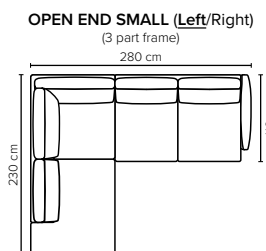

cloud.
plus

COMBINATIONS

Choose from available sofa models

MODULES

Design your own sofa

bellus®

- SEAT:** Cloud^{Plus} System: Pocket springs + HR Foam 35 kg + on top feather mixed with shredded foam
- BACK:** Mix of feathers and shredded foam
Loose seat cushions and loose back cushions
- ARMREST:** Foam 25-30 kg