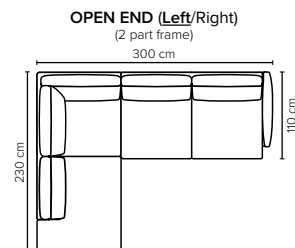

cloud.
plus

COMBINATIONS

Choose from available sofa models

MODULES

Design your own sofa

bellus®

- SEAT:** Cloud^{Plus} System: Pocket springs + HR Foam 35 kg + on top feather mixed with shredded foam
- BACK:** Mix of feathers and shredded foam
Loose seat cushions and loose back cushions
- ARMREST:** Foam 25-30 kg

- DECO PILLOWS:** Not included in this sofa model
Additional pillows can be ordered separately
- FRAME:** Plywood + wood + foam 25 kg
- LEG OPTIONS:** No leg choices available for this sofa