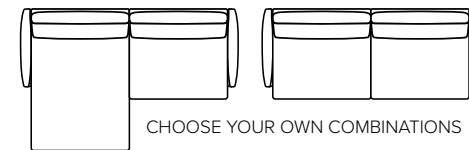

cloud.
plus

COMBINATIONS

Choose from available sofa models

MODULES

Design your own sofa

bellus®

- SEAT:** Cloud^{Plus} System: Pocket springs + HR Foam 35 kg + on top feather mixed with shredded foam
- BACK:** Mix of feathers and shredded foam
Loose seat cushions and loose back cushions
- ARMREST:** Foam 25-30 kg

- DECO PILLOWS:** Not included in this sofa model
Additional pillows can be ordered separately
- FRAME:** Plywood + wood + foam 25 kg
- LEG OPTIONS:** No leg choices available for this sofa