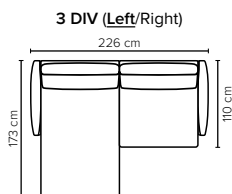

COMBINATIONS

Choose from available sofa models

MODULES

Design your own sofa

bellus®

1. **SEAT:** Cloud^{Plus} System: Pocket springs + HR Foam 35 kg + on top feather mixed with shredded foam
2. **BACK:** Mix of feathers and shredded foam
   Loose seat cushions and loose back cushions
3. **ARMREST:** Foam 25-30 kg

1. **DECO PILLOWS:** Not included in this sofa model
   Additional pillows can be ordered separately
2. **FRAME:** Plywood + wood + foam 25 kg
3. **LEG OPTIONS:** No leg choices available for this sofa