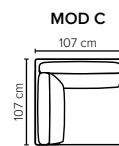

COMBINATIONS

Choose from available sofa models

MODULES

Design your own sofa

bellus®

1. **SEAT:** Cloud^{Plus} System: Pocket springs + HR Foam 35 kg + on top feather mixed with shredded foam
2. **BACK:** Mix of feathers and shredded foam
   Loose seat cushions and loose back cushions
3. **ARMREST:** Foam 25-30 kg

1. **DECO PILLOWS:** Not included in this sofa model
   Additional pillows can be ordered separately
2. **FRAME:** Plywood + wood + foam 25 kg
3. **LEG OPTIONS:** No leg choices available for this sofa