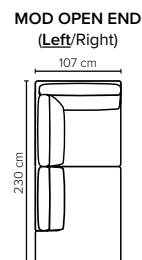

COMBINATIONS

Choose from available sofa models

MODULES

Design your own sofa

bellus®

1. **SEAT:** Cloud^{Plus} System: Pocket springs + HR Foam 35 kg + on top feather mixed with shredded foam
2. **BACK:** Mix of feathers and shredded foam
   Loose seat cushions and loose back cushions
3. **ARMREST:** Foam 25-30 kg

1. **DECO PILLOWS:** Not included in this sofa model
   Additional pillows can be ordered separately
2. **FRAME:** Plywood + wood + foam 25 kg
3. **LEG OPTIONS:** No leg choices available for this sofa