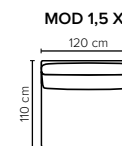

cloud.
plus

COMBINATIONS

Choose from available sofa models

MODULES

Design your own sofa

bellus®

- SEAT:** Cloud^{Plus} System: Pocket springs + HR Foam 35 kg + on top feather mixed with shredded foam
- BACK:** Mix of feathers and shredded foam
Loose seat cushions and loose back cushions
- ARMREST:** Foam 25-30 kg