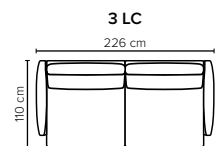

cloud.
plus

COMBINATIONS

Choose from available sofa models

MODULES

Design your own sofa

bellus®

- SEAT:** Cloud^{Plus} System: Pocket springs + HR Foam 35 kg + on top feather mixed with shredded foam
- BACK:** Mix of feathers and shredded foam
Loose seat cushions and loose back cushions
- ARMREST:** Foam 25-30 kg

- DECO PILLOWS:** Not included in this sofa model
Additional pillows can be ordered separately
- FRAME:** Plywood + wood + foam 25 kg
- LEG OPTIONS:** No leg choices available for this sofa