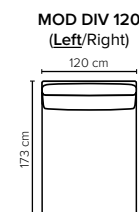

cloud.
plus

COMBINATIONS

Choose from available sofa models

MODULES

Design your own sofa

bellus®

- SEAT:** Cloud^{Plus} System: Pocket springs + HR Foam 35 kg + on top feather mixed with shredded foam
- BACK:** Mix of feathers and shredded foam
Loose seat cushions and loose back cushions
- ARMREST:** Foam 25-30 kg

- DECO PILLOWS:** Not included in this sofa model
Additional pillows can be ordered separately
- FRAME:** Plywood + wood + foam 25 kg
- LEG OPTIONS:** No leg choices available for this sofa