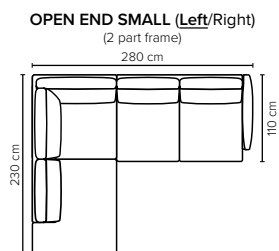

cloud.
plus

COMBINATIONS

Choose from available sofa models

MODULES

Design your own sofa

bellus®

- SEAT:** Cloud^{Plus} System: Pocket springs + HR Foam 35 kg + on top feather mixed with shredded foam
- BACK:** Mix of feathers and shredded foam
Loose seat cushions and loose back cushions
- ARMREST:** Foam 25-30 kg