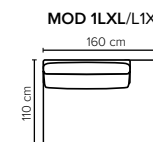

cloud.
plus

COMBINATIONS

Choose from available sofa models

MODULES

Design your own sofa

bellus®

- SEAT:** Cloud^{Plus} System: Pocket springs + HR Foam 35 kg + on top feather mixed with shredded foam
- BACK:** Mix of feathers and shredded foam
Loose seat cushions and loose back cushions
- ARMREST:** Foam 25-30 kg

- DECO PILLOWS:** Not included in this sofa model
Additional pillows can be ordered separately
- FRAME:** Plywood + wood + foam 25 kg
- LEG OPTIONS:** No leg choices available for this sofa