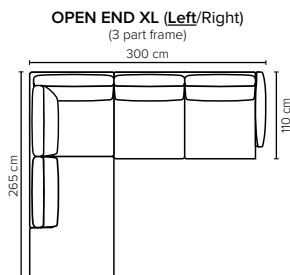

cloud.
plus

COMBINATIONS

Choose from available sofa models

MODULES

Design your own sofa

bellus®

- SEAT:** Cloud^{Plus} System: Pocket springs + HR Foam 35 kg + on top feather mixed with shredded foam
- BACK:** Mix of feathers and shredded foam
Loose seat cushions and loose back cushions
- ARMREST:** Foam 25-30 kg

- DECO PILLOWS:** Not included in this sofa model
Additional pillows can be ordered separately
- FRAME:** Plywood + wood + foam 25 kg
- LEG OPTIONS:** No leg choices available for this sofa