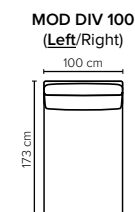

cloud.
plus

COMBINATIONS

Choose from available sofa models

MODULES

Design your own sofa

bellus®

- SEAT:** Cloud^{Plus} System: Pocket springs + HR Foam 35 kg + on top feather mixed with shredded foam
- BACK:** Mix of feathers and shredded foam
Loose seat cushions and loose back cushions
- ARMREST:** Foam 25-30 kg

- DECO PILLOWS:** Not included in this sofa model
Additional pillows can be ordered separately
- FRAME:** Plywood + wood + foam 25 kg
- LEG OPTIONS:** No leg choices available for this sofa