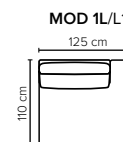

cloud.
plus

COMBINATIONS

Choose from available sofa models

MODULES

Design your own sofa

bellus®

- SEAT:** Cloud^{Plus} System: Pocket springs + HR Foam 35 kg + on top feather mixed with shredded foam
- BACK:** Mix of feathers and shredded foam
Loose seat cushions and loose back cushions
- ARMREST:** Foam 25-30 kg

- DECO PILLOWS:** Not included in this sofa model
Additional pillows can be ordered separately
- FRAME:** Plywood + wood + foam 25 kg
- LEG OPTIONS:** No leg choices available for this sofa