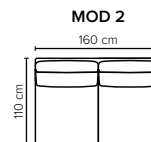

cloud.
plus

COMBINATIONS

Choose from available sofa models

MODULES

Design your own sofa

bellus®

- SEAT:** Cloud^{Plus} System: Pocket springs + HR Foam 35 kg + on top feather mixed with shredded foam
- BACK:** Mix of feathers and shredded foam
Loose seat cushions and loose back cushions
- ARMREST:** Foam 25-30 kg

- DECO PILLOWS:** Not included in this sofa model
Additional pillows can be ordered separately
- FRAME:** Plywood + wood + foam 25 kg
- LEG OPTIONS:** No leg choices available for this sofa