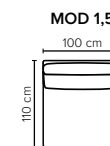

cloud.
plus

COMBINATIONS

Choose from available sofa models

MODULES

Design your own sofa

bellus®

- SEAT:** Cloud^{Plus} System: Pocket springs + HR Foam 35 kg + on top feather mixed with shredded foam
- BACK:** Mix of feathers and shredded foam
Loose seat cushions and loose back cushions
- ARMREST:** Foam 25-30 kg