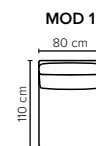

cloud.
plus

COMBINATIONS

Choose from available sofa models

MODULES

Design your own sofa

bellus®

- SEAT:** Cloud^{Plus} System: Pocket springs + HR Foam 35 kg + on top feather mixed with shredded foam
- BACK:** Mix of feathers and shredded foam
Loose seat cushions and loose back cushions
- ARMREST:** Foam 25-30 kg