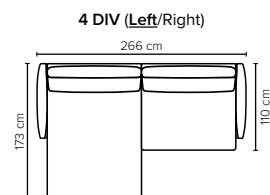

COMBINATIONS

Choose from available sofa models

MODULES

Design your own sofa

bellus®

1. **SEAT:** Cloud^{Plus} System: Pocket springs + HR Foam 35 kg + on top feather mixed with shredded foam
2. **BACK:** Mix of feathers and shredded foam
   Loose seat cushions and loose back cushions
3. **ARMREST:** Foam 25-30 kg

1. **DECO PILLOWS:** Not included in this sofa model
   Additional pillows can be ordered separately
2. **FRAME:** Plywood + wood + foam 25 kg
3. **LEG OPTIONS:** No leg choices available for this sofa