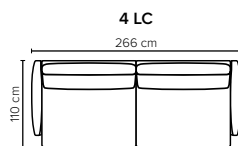

cloud.
plus

COMBINATIONS

Choose from available sofa models

MODULES

Design your own sofa

bellus®

- SEAT:** Cloud^{Plus} System: Pocket springs + HR Foam 35 kg + on top feather mixed with shredded foam
- BACK:** Mix of feathers and shredded foam
Loose seat cushions and loose back cushions
- ARMREST:** Foam 25-30 kg