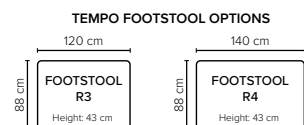

COMBINATIONS

Choose from available sofa models

MODULES

Design your own sofa

bellus®

1. **SEAT:** Cloud^{Plus} System: Pocket springs + HR Foam 35 kg + on top feather mixed with shredded foam
2. **BACK:** Mix of feathers and shredded foam
   Loose seat cushions and loose back cushions
3. **ARMREST:** Foam 25-30 kg

1. **DECO PILLOWS:** Not included in this sofa model
   Additional pillows can be ordered separately
2. **FRAME:** Plywood + wood + foam 25 kg
3. **LEG OPTIONS:** No leg choices available for this sofa