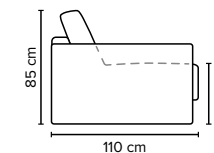

cloud.
plus

COMBINATIONS

Choose from available sofa models

MODULES

Design your own sofa

bellus®

- SEAT:** Cloud^{Plus} System: Pocket springs + HR Foam 35 kg + on top feather mixed with shredded foam
- BACK:** Mix of feathers and shredded foam
Loose seat cushions and loose back cushions
- ARMREST:** Foam 25-30 kg