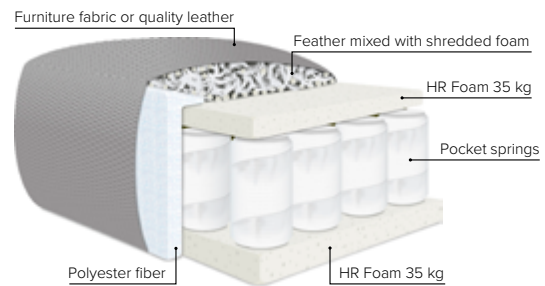

cloud.
plus

COMBINATIONS

Choose from available sofa models

MODULES

Design your own sofa

bellus®

- SEAT:** Cloud^{Plus} System: Pocket springs + HR Foam 35 kg + on top feather mixed with shredded foam
- BACK:** Mix of feathers and shredded foam
Loose seat cushions and loose back cushions
- ARMREST:** Foam 25-30 kg

- DECO PILLOWS:** Not included in this sofa model
Additional pillows can be ordered separately
- FRAME:** Plywood + wood + foam 25 kg
- LEG OPTIONS:** No leg choices available for this sofa