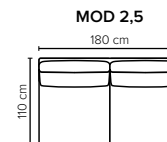

cloud.
plus

COMBINATIONS

Choose from available sofa models

MODULES

Design your own sofa

bellus®

- SEAT:** Cloud^{Plus} System: Pocket springs + HR Foam 35 kg + on top feather mixed with shredded foam
- BACK:** Mix of feathers and shredded foam
Loose seat cushions and loose back cushions
- ARMREST:** Foam 25-30 kg

- DECO PILLOWS:** Not included in this sofa model
Additional pillows can be ordered separately
- FRAME:** Plywood + wood + foam 25 kg
- LEG OPTIONS:** No leg choices available for this sofa