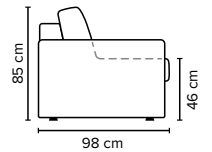

SCANDI

Curvy forms, comfy feeling

bellus[®]

GOOD SLEEP SOFA

SEVERAL SLEEP COMFORT OPTIONS

- SEAT:** HR Foam 35 kg + ERX Foam 40 kg covered with 300g fiber
- BACK:** HR Foam 30 kg + 600 g fiber
Loose seat cushions and loose back cushions, fixed with Velcro to allow mechanism movement
- ARMREST:** Foam 25 kg + 200 g fiber