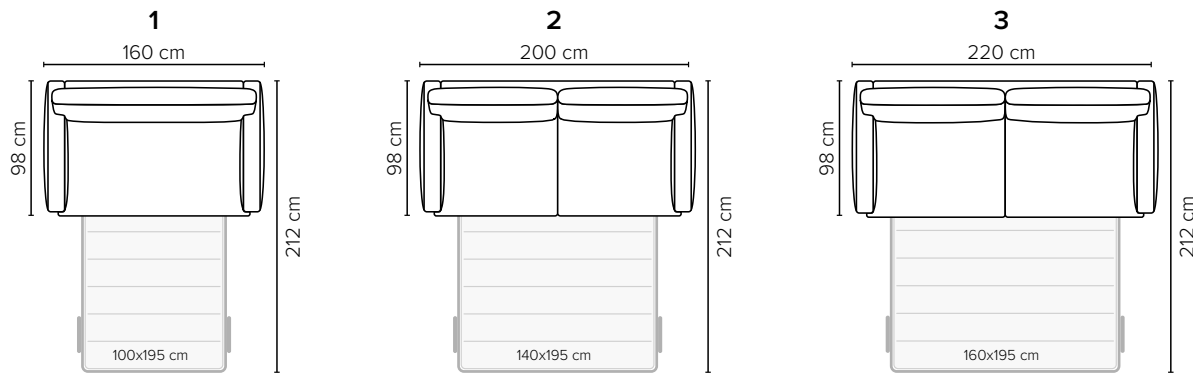

SCANDI

Curvy forms, comfy feeling

bellus[®]

GOOD SLEEP SOFA

SEVERAL SLEEP COMFORT OPTIONS

- SEAT:** HR Foam 35 kg + ERX Foam 40 kg covered with 300g fiber
- BACK:** HR Foam 30 kg + 600 g fiber
Loose seat cushions and loose back cushions, fixed with Velcro to allow mechanism movement
- ARMREST:** Foam 25 kg + 200 g fiber

- DECO PILLOWS:** Not included in this sofa model
Additional pillows can be ordered separately
- FRAME:** Plywood + wood + foam 25 kg
- MATTRESS:** **Standard:** Bonnell
Optional: Pocket or Memory
- LEG OPTIONS:** No leg choices available for this sofa