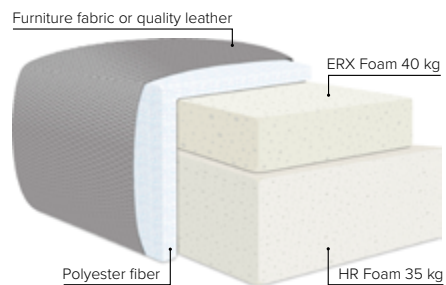

SCANDI

Curvy forms, comfy feeling

bellus[®]

GOOD SLEEP SOFA

SEVERAL SLEEP COMFORT OPTIONS

- SEAT:** HR Foam 35 kg + ERX Foam 40 kg covered with 300g fiber
- BACK:** HR Foam 30 kg + 600 g fiber
Loose seat cushions and loose back cushions, fixed with Velcro to allow mechanism movement
- ARMREST:** Foam 25 kg + 200 g fiber

- DECO PILLOWS:** Not included in this sofa model
Additional pillows can be ordered separately
- FRAME:** Plywood + wood + foam 25 kg
- MATTRESS:** **Standard:** Bonnell
Optional: Pocket or Memory
- LEG OPTIONS:** No leg choices available for this sofa