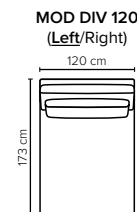

COMBINATIONS

Choose from available sofa models

MODULES

Design your own sofa

bellus®