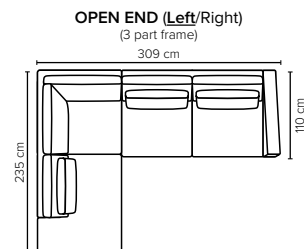

COMBINATIONS

Choose from available sofa models

MODULES

Design your own sofa

bellus®