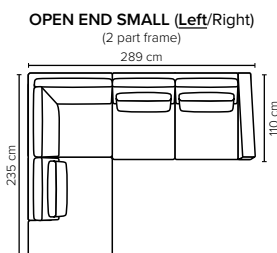

COMBINATIONS

Choose from available sofa models

MODULES

Design your own sofa

bellus®