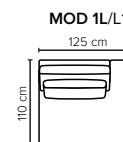

COMBINATIONS

Choose from available sofa models

MODULES

Design your own sofa

bellus®