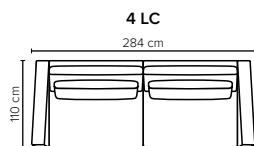

COMBINATIONS

Choose from available sofa models

MODULES

Design your own sofa

bellus®