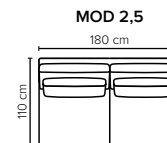

COMBINATIONS

Choose from available sofa models

MODULES

Design your own sofa

bellus®