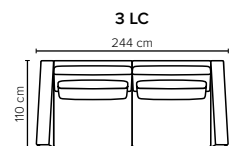

COMBINATIONS

Choose from available sofa models

MODULES

Design your own sofa

bellus®