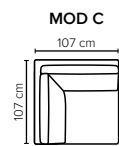

COMBINATIONS

Choose from available sofa models

MODULES

Design your own sofa

bellus®