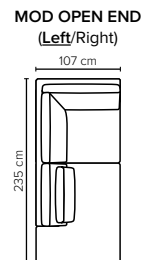

COMBINATIONS

Choose from available sofa models

MODULES

Design your own sofa

bellus®