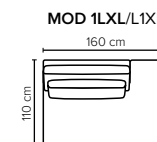

COMBINATIONS

Choose from available sofa models

MODULES

Design your own sofa

bellus®