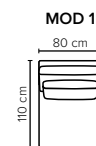

COMBINATIONS

Choose from available sofa models

MODULES

Design your own sofa

bellus®