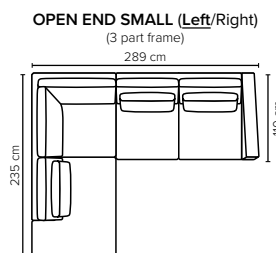

COMBINATIONS

Choose from available sofa models

MODULES

Design your own sofa

bellus®