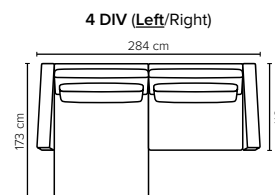

COMBINATIONS

Choose from available sofa models

MODULES

Design your own sofa

bellus®