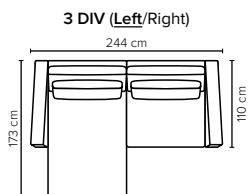

COMBINATIONS

Choose from available sofa models

MODULES

Design your own sofa

bellus®