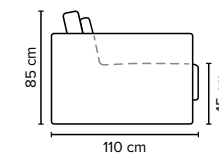

TERRA FOOTSTOOL OPTIONS

- **SEAT:** Cloud^{Plus} System: Pocket springs + HR Foam 35 kg + on top feather mixed with shredded foam
- **BACK:** Mix of feathers and shredded foam
  Loose seat cushions and loose back cushions
- **ARMREST:** Foam 25-30 kg

- **DECO PILLOWS:** Not included in this sofa model
  Additional pillows can be ordered separately
- **FRAME:** Plywood + wood + foam 25 kg
- **LEG OPTIONS:** No leg choices available for this sofa