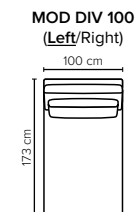

COMBINATIONS

Choose from available sofa models

MODULES

Design your own sofa

bellus®