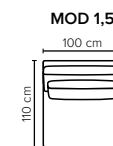

COMBINATIONS

Choose from available sofa models

MODULES

Design your own sofa

bellus®