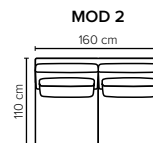

COMBINATIONS

Choose from available sofa models

MODULES

Design your own sofa

bellus®