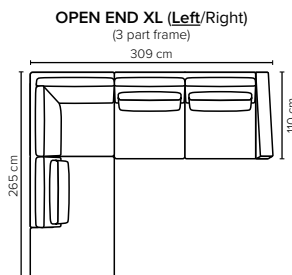

COMBINATIONS

Choose from available sofa models

MODULES

Design your own sofa

bellus®