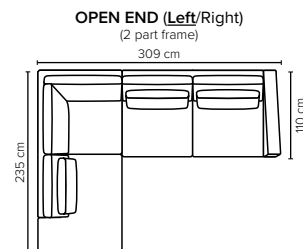

COMBINATIONS

Choose from available sofa models

MODULES

Design your own sofa

bellus®