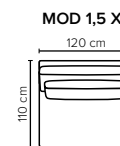

COMBINATIONS

Choose from available sofa models

MODULES

Design your own sofa

bellus®