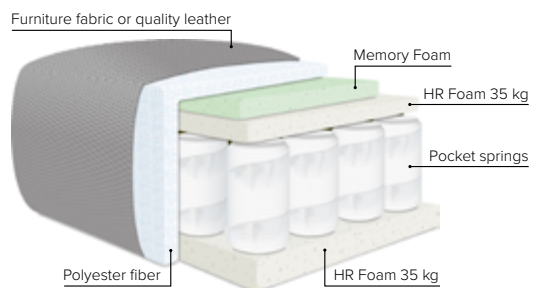

RONDA

Moments of peaceful comfort

bellus[®]

cloud.

COMBINATIONS

Choose from available sofa models

bellus®

SEAT: Cloud System: Pocket springs + HR Foam 35 kg covered with memory foam and 200 g fiber

BACK: HR Foam 35 kg covered with 200g fiber
Fixed seat cushions and fixed back cushions

ARMREST: Foam 25-30 kg

DECO PILLOWS: Not included in this sofa model
Additional pillows can be ordered separately

FRAME: Plywood + wood
No-Sag springs