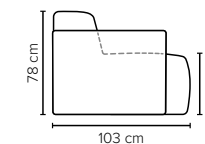

RONDA

Moments of peaceful comfort

bellus[®]

cloud.

COMBINATIONS

Choose from available sofa models

bellus®

SEAT: Cloud System: Pocket springs + HR Foam 35 kg covered with memory foam and 200 g fiber