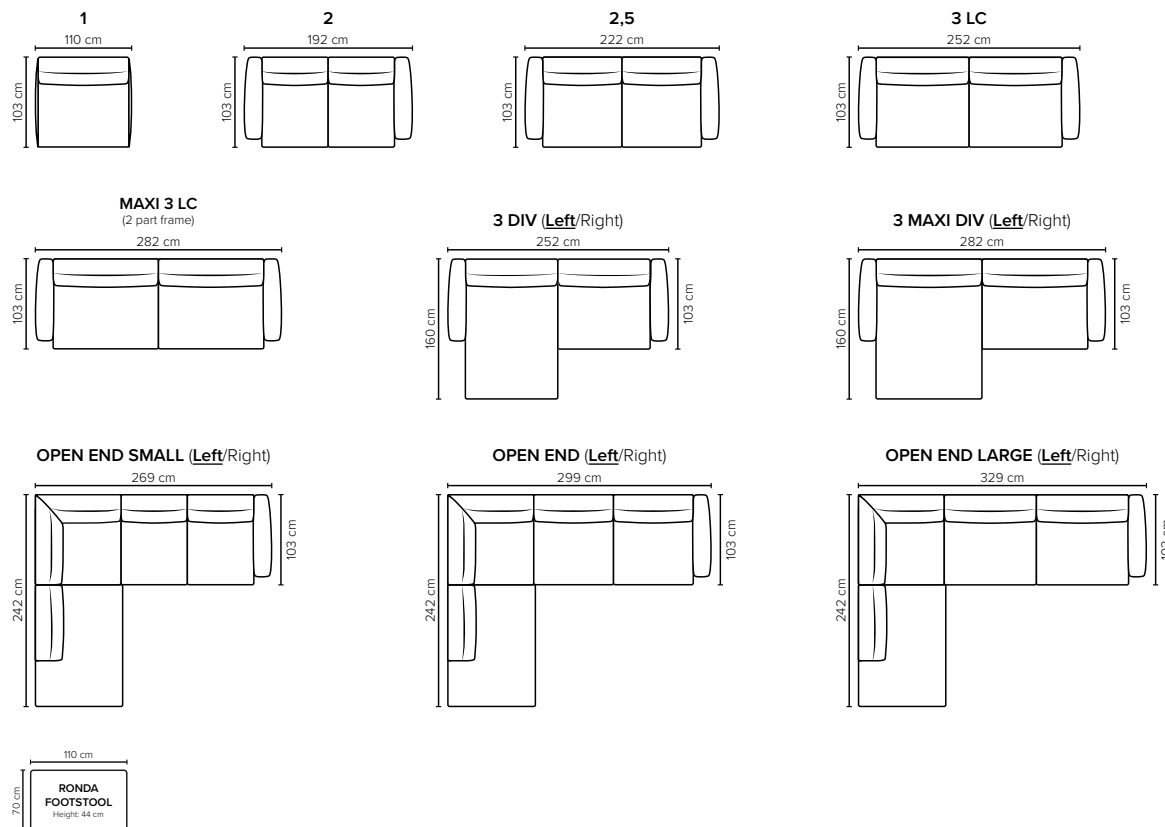

RONDA

Moments of peaceful comfort

bellus[®]

cloud.

COMBINATIONS

Choose from available sofa models

bellus®

SEAT: Cloud System: Pocket springs + HR Foam 35 kg covered with memory foam and 200 g fiber