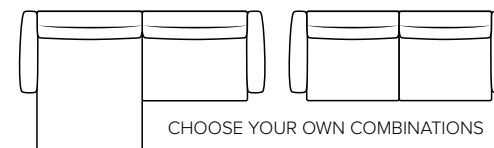

RONDA

Moments of peaceful comfort

bellus[®]

cloud.

COMBINATIONS

Choose from available sofa models

bellus®

SEAT: Cloud System: Pocket springs + HR Foam 35 kg covered with memory foam and 200 g fiber

BACK: HR Foam 35 kg covered with 200g fiber
Fixed seat cushions and fixed back cushions

ARMREST: Foam 25-30 kg

DECO PILLOWS: Not included in this sofa model
Additional pillows can be ordered separately

FRAME: Plywood + wood
No-Sag springs