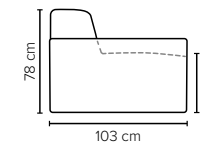

OLOS

A feeling of fulfilment

cloud.

COMBINATIONS

Choose from available sofa models

bellus®

- SEAT:** Cloud System: Pocket springs + HR Foam 35 kg covered with memory foam and 200 g fiber
- BACK:** HR Foam 35 kg covered with 200g fiber
Fixed seat cushions and fixed back cushions
- ARMREST:** Foam 25-30 kg