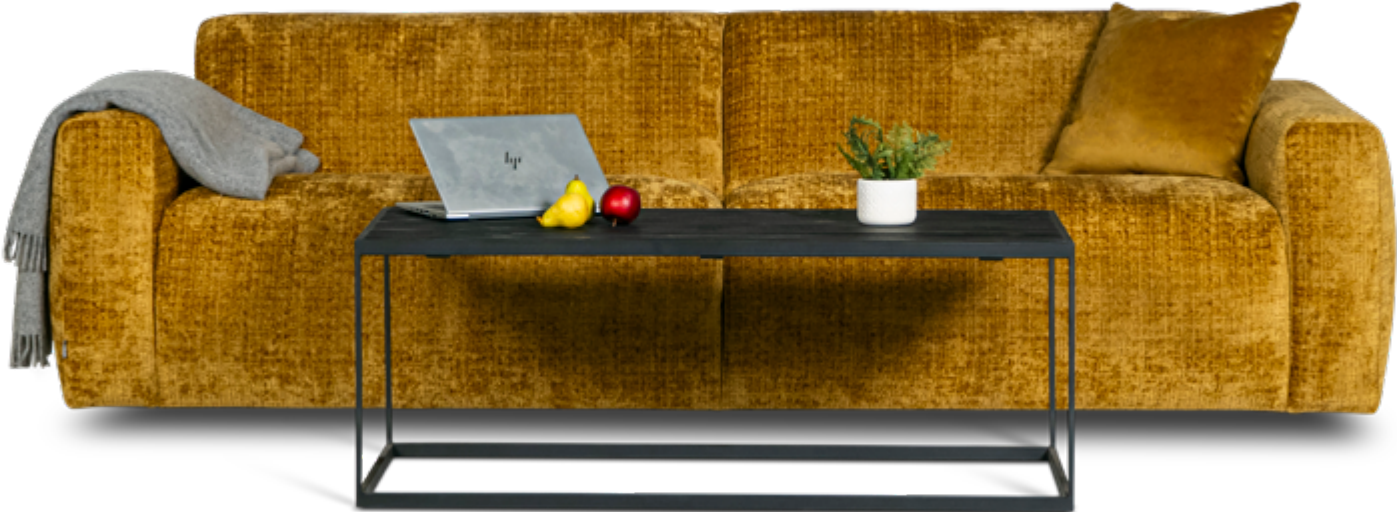

OLOS

A feeling of fulfilment

cloud.

COMBINATIONS

Choose from available sofa models

bellus®

- SEAT:** Cloud System: Pocket springs + HR Foam 35 kg covered with memory foam and 200 g fiber
- BACK:** HR Foam 35 kg covered with 200g fiber
Fixed seat cushions and fixed back cushions
- ARMREST:** Foam 25-30 kg

- DECO PILLOWS:** Not included in this sofa model
Additional pillows can be ordered separately
- FRAME:** Plywood + wood
No-Sag springs
- LEG OPTIONS:** No leg choices available for this sofa