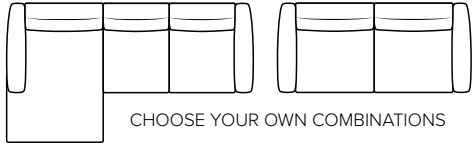

OLOS

A feeling of fulfilment

cloud.

COMBINATIONS

Choose from available sofa models

bellus®

- SEAT:** Cloud System: Pocket springs + HR Foam 35 kg covered with memory foam and 200 g fiber
- BACK:** HR Foam 35 kg covered with 200g fiber
Fixed seat cushions and fixed back cushions
- ARMREST:** Foam 25-30 kg

- DECO PILLOWS:** Not included in this sofa model
Additional pillows can be ordered separately
- FRAME:** Plywood + wood
No-Sag springs
- LEG OPTIONS:** No leg choices available for this sofa