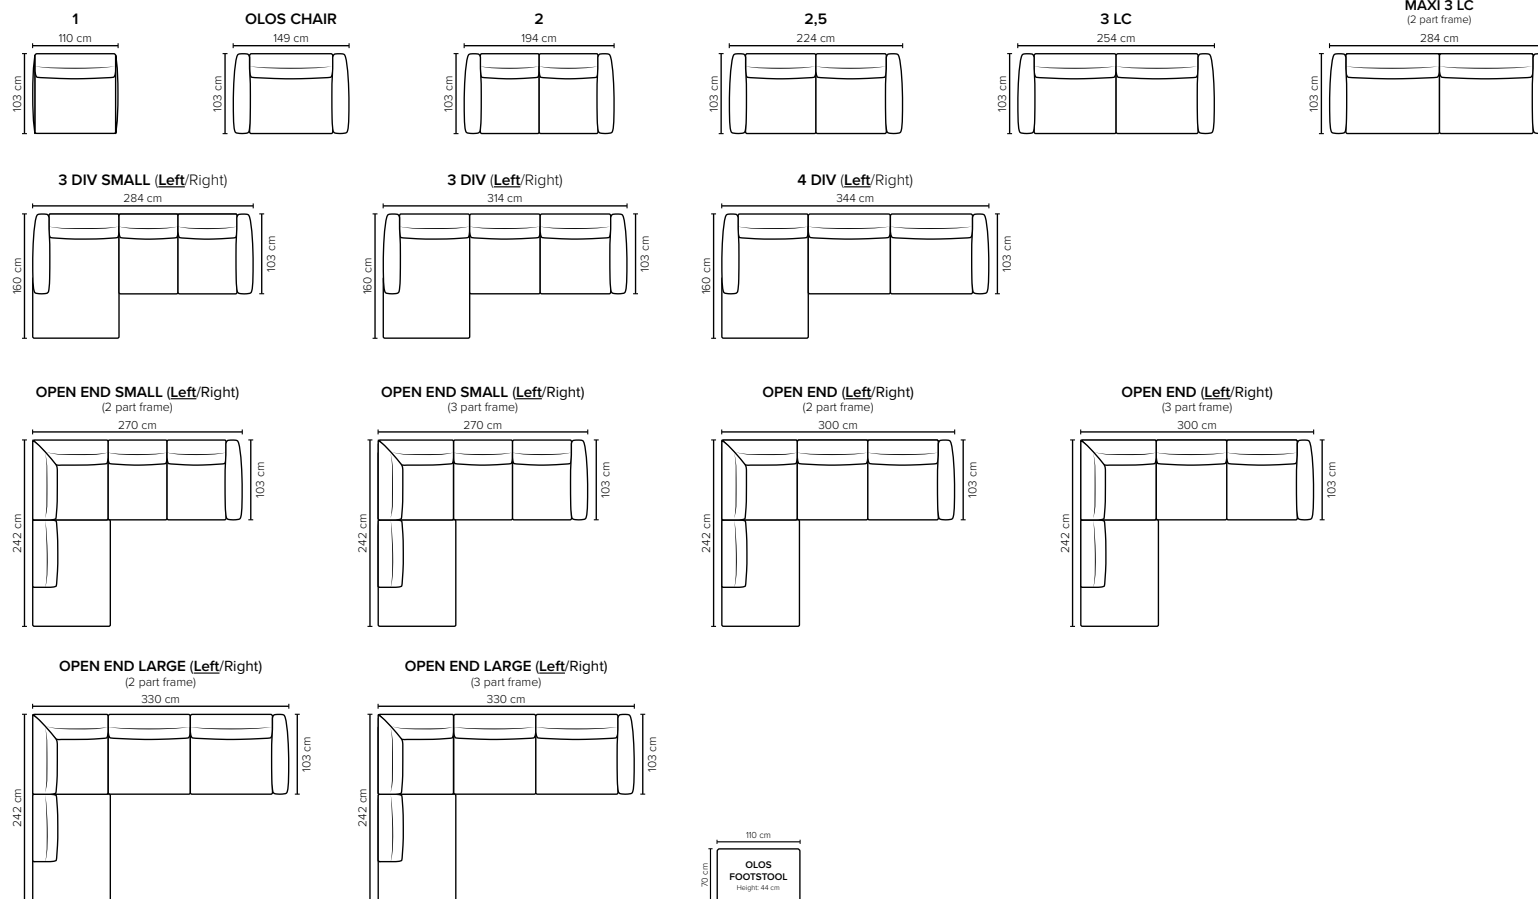

OLOS

A feeling of fulfilment

cloud.

COMBINATIONS

Choose from available sofa models

bellus®

- SEAT:** Cloud System: Pocket springs + HR Foam 35 kg covered with memory foam and 200 g fiber
- BACK:** HR Foam 35 kg covered with 200g fiber
Fixed seat cushions and fixed back cushions
- ARMREST:** Foam 25-30 kg

- DECO PILLOWS:** Not included in this sofa model
Additional pillows can be ordered separately
- FRAME:** Plywood + wood
No-Sag springs
- LEG OPTIONS:** No leg choices available for this sofa