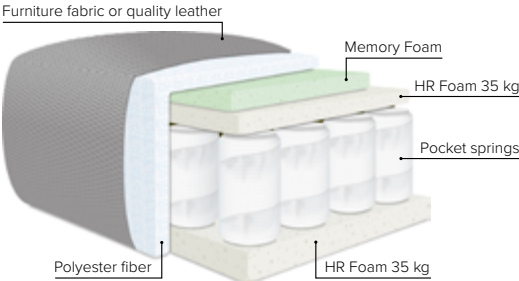

OLOS

A feeling of fulfilment

cloud.

COMBINATIONS

Choose from available sofa models

bellus®

- SEAT:** Cloud System: Pocket springs + HR Foam 35 kg covered with memory foam and 200 g fiber
- BACK:** HR Foam 35 kg covered with 200g fiber
Fixed seat cushions and fixed back cushions
- ARMREST:** Foam 25-30 kg

- DECO PILLOWS:** Not included in this sofa model
Additional pillows can be ordered separately
- FRAME:** Plywood + wood
No-Sag springs
- LEG OPTIONS:** No leg choices available for this sofa