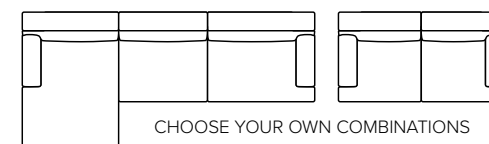

cloud.

COMBINATIONS

Choose from available sofa models

bellus®

- SEAT:** Cloud System: Pocket springs + HR Foam 35 kg covered with memory foam and 300 g fiber
- BACK:** Foam 35 kg covered with 900 g fiber
Fixed seat cushions and fixed back cushions
- ARMREST:** Foam 25-30 kg + 300-600 g fiber

- DECO PILLOWS:** Not included in this sofa model
Additional pillows can be ordered separately
- FRAME:** Plywood + wood + 1500 g fiber
- LEG OPTIONS:** No leg choices available for this sofa