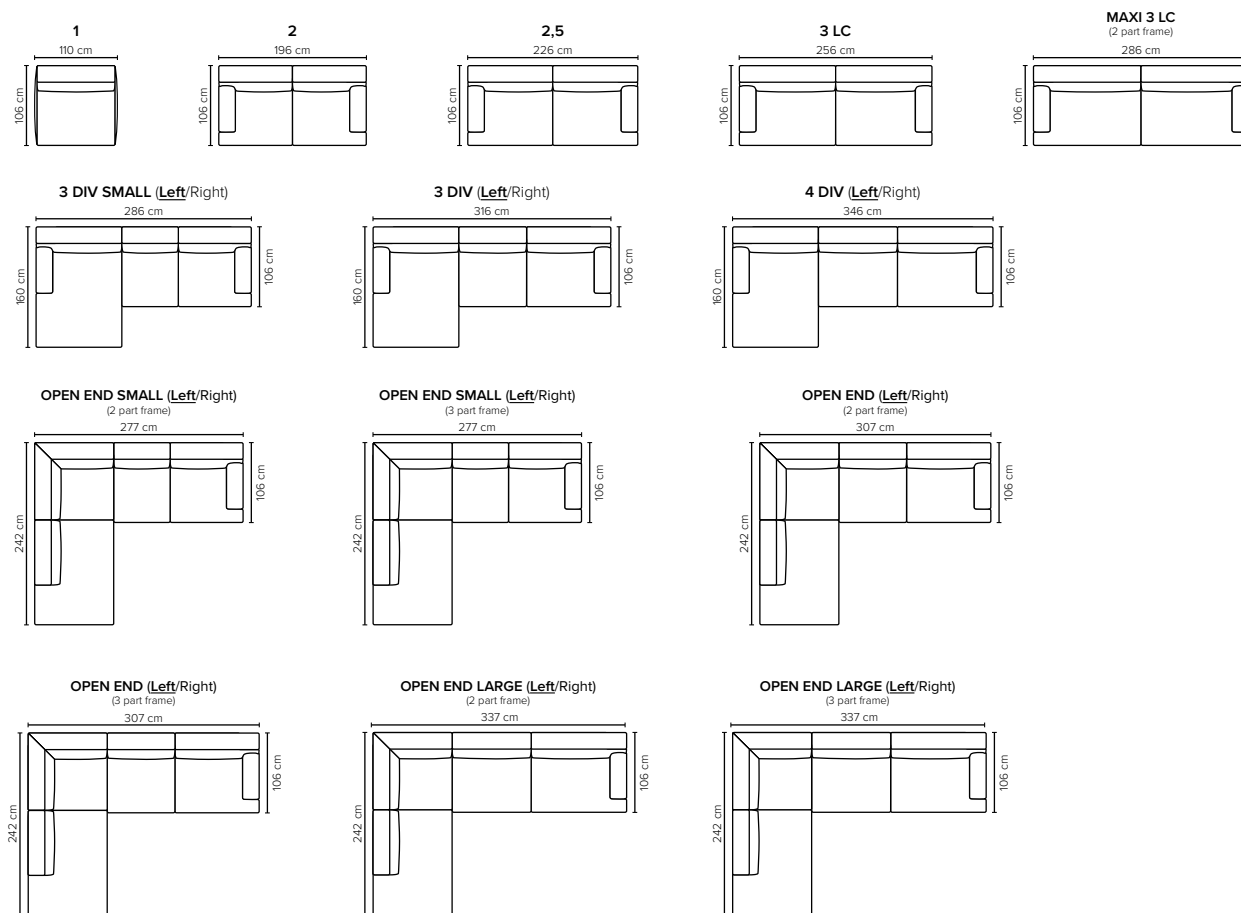

cloud.

COMBINATIONS

Choose from available sofa models

bellus®

- SEAT:** Cloud System: Pocket springs + HR Foam 35 kg covered with memory foam and 300 g fiber
- BACK:** Foam 35 kg covered with 900 g fiber
Fixed seat cushions and fixed back cushions
- ARMREST:** Foam 25-30 kg + 300-600 g fiber

- DECO PILLOWS:** Not included in this sofa model
Additional pillows can be ordered separately
- FRAME:** Plywood + wood + 1500 g fiber
- LEG OPTIONS:** No leg choices available for this sofa