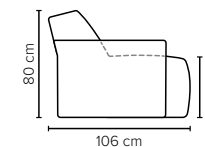

cloud.

COMBINATIONS

Choose from available sofa models

bellus®

- SEAT:** Cloud System: Pocket springs + HR Foam 35 kg covered with memory foam and 300 g fiber
- BACK:** Foam 35 kg covered with 900 g fiber
Fixed seat cushions and fixed back cushions
- ARMREST:** Foam 25-30 kg + 300-600 g fiber