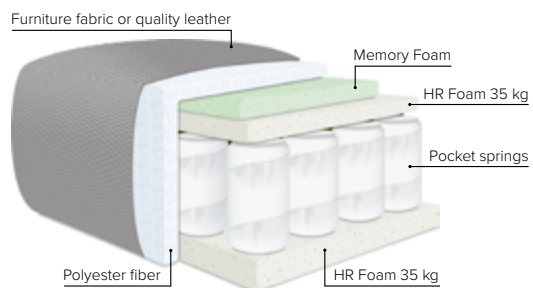

cloud.

COMBINATIONS

Choose from available sofa models

bellus®

- SEAT:** Cloud System: Pocket springs + HR Foam 35 kg covered with memory foam and 300 g fiber
- BACK:** Foam 35 kg covered with 900 g fiber
Fixed seat cushions and fixed back cushions
- ARMREST:** Foam 25-30 kg + 300-600 g fiber

- DECO PILLOWS:** Not included in this sofa model
Additional pillows can be ordered separately
- FRAME:** Plywood + wood + 1500 g fiber
- LEG OPTIONS:** No leg choices available for this sofa