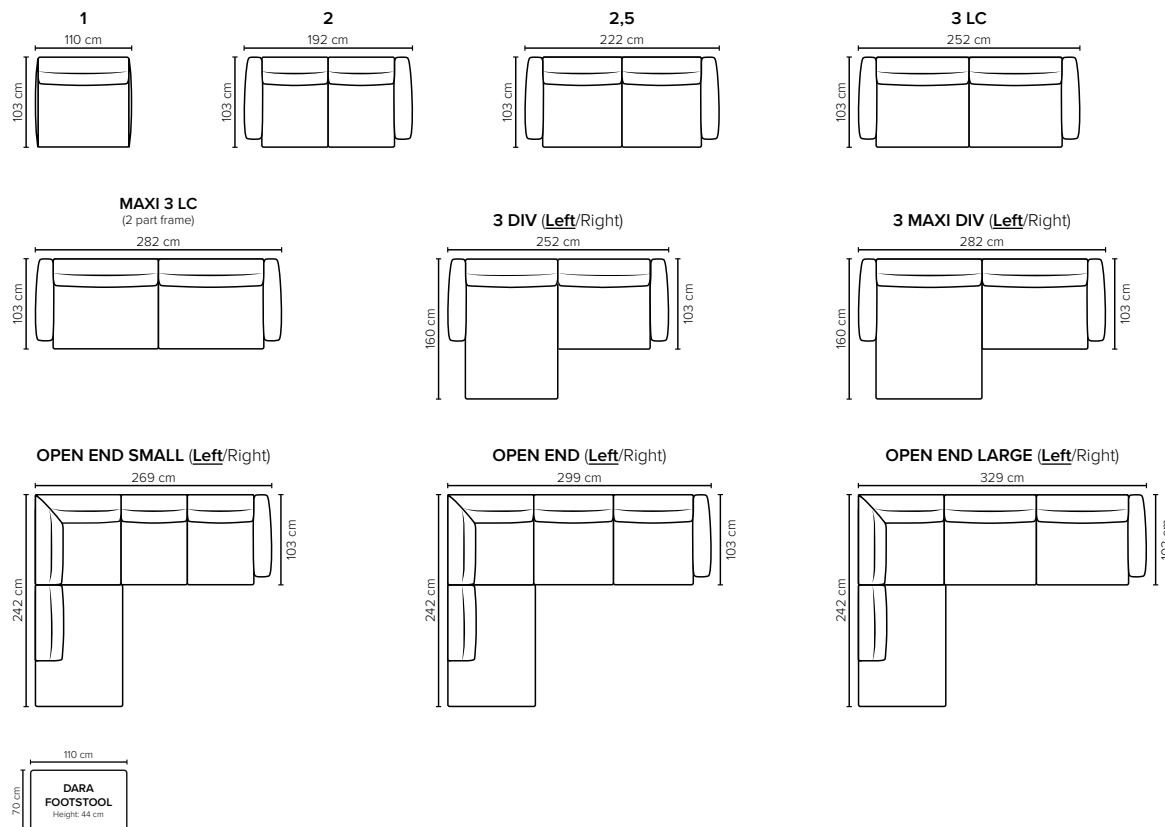

DARA

Effortless elegance, grounded in comfort

bellus[®]

cloud.

COMBINATIONS

Choose from available sofa models

bellus®

- SEAT:** **Cloud System:** Pocket springs + HR Foam 35 kg covered with memory foam and 200 g fiber
- BACK:** HR Foam 35 kg covered with 200g fiber
Fixed seat cushions and fixed back cushions
- ARMREST:** Foam 25-30 kg