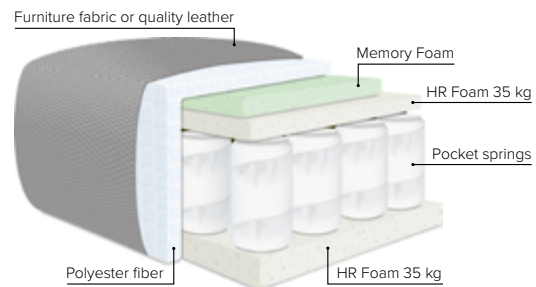

DARA

Effortless elegance, grounded in comfort

bellus[®]

cloud.

COMBINATIONS

Choose from available sofa models

bellus®

- SEAT:** **Cloud System:** Pocket springs + HR Foam 35 kg covered with memory foam and 200 g fiber
- BACK:** HR Foam 35 kg covered with 200g fiber
Fixed seat cushions and fixed back cushions
- ARMREST:** Foam 25-30 kg

- DECO PILLOWS:** Not included in this sofa model
Additional pillows can be ordered separately
- FRAME:** Plywood + wood
No-Sag springs
- LEG OPTIONS:** No leg choices available for this sofa