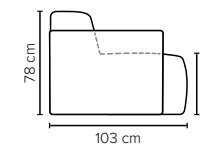

DARA

Effortless elegance, grounded in comfort

bellus[®]

cloud.

COMBINATIONS

Choose from available sofa models

bellus®

- SEAT:** **Cloud System:** Pocket springs + HR Foam 35 kg covered with memory foam and 200 g fiber
- BACK:** HR Foam 35 kg covered with 200g fiber
Fixed seat cushions and fixed back cushions
- ARMREST:** Foam 25-30 kg