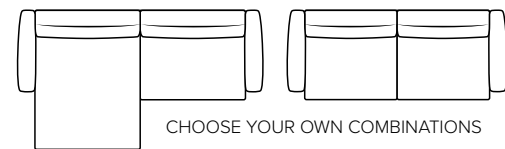

DARA

Effortless elegance, grounded in comfort

bellus[®]

cloud.

COMBINATIONS

Choose from available sofa models

bellus®

- SEAT:** **Cloud System:** Pocket springs + HR Foam 35 kg covered with memory foam and 200 g fiber
- BACK:** HR Foam 35 kg covered with 200g fiber
Fixed seat cushions and fixed back cushions
- ARMREST:** Foam 25-30 kg

- DECO PILLOWS:** Not included in this sofa model
Additional pillows can be ordered separately
- FRAME:** Plywood + wood
No-Sag springs
- LEG OPTIONS:** No leg choices available for this sofa