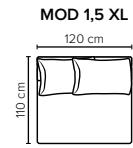

COMBINATIONS

Choose from available sofa models

MODULES

Design your own sofa

bellus®