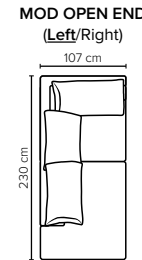

bellus®

BAND FOOTSTOOL OPTIONS

- SEAT:** CloudPlus System: Pocket springs + HR Foam 35 kg + on top feather mixed with shredded foam
- BACK:** Mix of feathers and shredded foam
Loose seat cushions and loose back cushions
- ARMREST:** Foam 25-30 kg