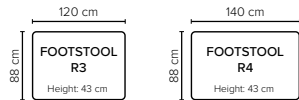

bellus®

BAND FOOTSTOOL OPTIONS

- SEAT:** CloudPlus System: Pocket springs + HR Foam 35 kg + on top feather mixed with shredded foam
- BACK:** Mix of feathers and shredded foam
Loose seat cushions and loose back cushions
- ARMREST:** Foam 25-30 kg