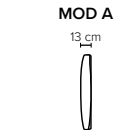

bellus®

BAND FOOTSTOOL OPTIONS

- SEAT:** CloudPlus System: Pocket springs + HR Foam 35 kg + on top feather mixed with shredded foam
- BACK:** Mix of feathers and shredded foam
Loose seat cushions and loose back cushions
- ARMREST:** Foam 25-30 kg