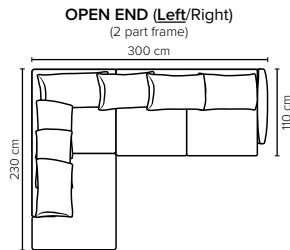

COMBINATIONS

Choose from available sofa models

MODULES

Design your own sofa

bellus®