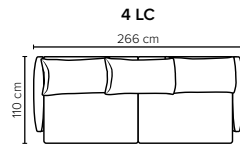

bellus®

BAND FOOTSTOOL OPTIONS

- SEAT:** CloudPlus System: Pocket springs + HR Foam 35 kg + on top feather mixed with shredded foam
- BACK:** Mix of feathers and shredded foam
Loose seat cushions and loose back cushions
- ARMREST:** Foam 25-30 kg