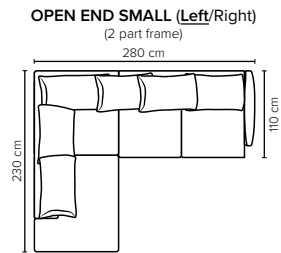

COMBINATIONS

Choose from available sofa models

MODULES

Design your own sofa

bellus®