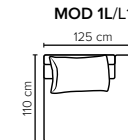

bellus®

BAND FOOTSTOOL OPTIONS

- SEAT:** CloudPlus System: Pocket springs + HR Foam 35 kg + on top feather mixed with shredded foam
- BACK:** Mix of feathers and shredded foam
Loose seat cushions and loose back cushions
- ARMREST:** Foam 25-30 kg