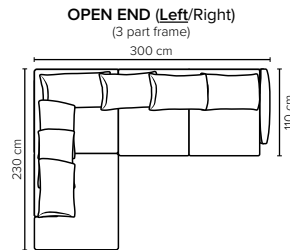

COMBINATIONS

Choose from available sofa models

MODULES

Design your own sofa

bellus®