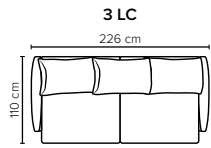

bellus®

BAND FOOTSTOOL OPTIONS

- SEAT:** CloudPlus System: Pocket springs + HR Foam 35 kg + on top feather mixed with shredded foam
- BACK:** Mix of feathers and shredded foam
Loose seat cushions and loose back cushions
- ARMREST:** Foam 25-30 kg