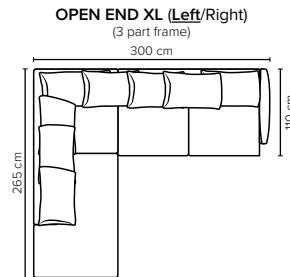

COMBINATIONS

Choose from available sofa models

MODULES

Design your own sofa

bellus®