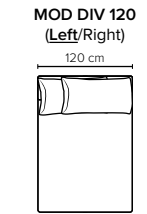

bellus®

BAND FOOTSTOOL OPTIONS

- SEAT:** CloudPlus System: Pocket springs + HR Foam 35 kg + on top feather mixed with shredded foam
- BACK:** Mix of feathers and shredded foam
Loose seat cushions and loose back cushions
- ARMREST:** Foam 25-30 kg