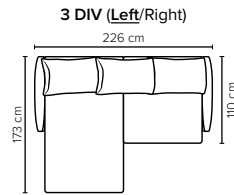

COMBINATIONS

Choose from available sofa models

MODULES

Design your own sofa

bellus®