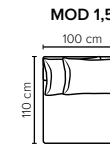

bellus®

BAND FOOTSTOOL OPTIONS

- SEAT:** CloudPlus System: Pocket springs + HR Foam 35 kg + on top feather mixed with shredded foam
- BACK:** Mix of feathers and shredded foam
Loose seat cushions and loose back cushions
- ARMREST:** Foam 25-30 kg