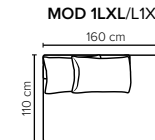

bellus®

BAND FOOTSTOOL OPTIONS

- SEAT:** CloudPlus System: Pocket springs + HR Foam 35 kg + on top feather mixed with shredded foam
- BACK:** Mix of feathers and shredded foam
Loose seat cushions and loose back cushions
- ARMREST:** Foam 25-30 kg