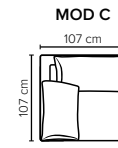

bellus®

BAND FOOTSTOOL OPTIONS

- SEAT:** CloudPlus System: Pocket springs + HR Foam 35 kg + on top feather mixed with shredded foam
- BACK:** Mix of feathers and shredded foam
Loose seat cushions and loose back cushions
- ARMREST:** Foam 25-30 kg