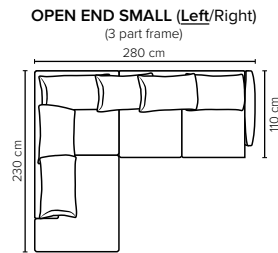

COMBINATIONS

Choose from available sofa models

MODULES

Design your own sofa

bellus®