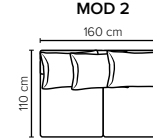

COMBINATIONS

Choose from available sofa models

MODULES

Design your own sofa

bellus®