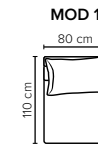

bellus®

BAND FOOTSTOOL OPTIONS

- SEAT:** CloudPlus System: Pocket springs + HR Foam 35 kg + on top feather mixed with shredded foam
- BACK:** Mix of feathers and shredded foam
Loose seat cushions and loose back cushions
- ARMREST:** Foam 25-30 kg