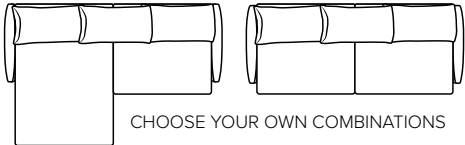

BAND

Have the best sitting experience

bellus®

cloud.
plus

COMBINATIONS

Choose from available sofa models

MODULES

Design your own sofa

bellus®

BAND FOOTSTOOL OPTIONS

- SEAT:** CloudPlus System: Pocket springs + HR Foam 35 kg + on top feather mixed with shredded foam
- BACK:** Mix of feathers and shredded foam
Loose seat cushions and loose back cushions
- ARMREST:** Foam 25-30 kg