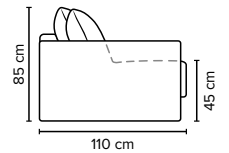

bellus®

BAND FOOTSTOOL OPTIONS

- SEAT:** CloudPlus System: Pocket springs + HR Foam 35 kg + on top feather mixed with shredded foam
- BACK:** Mix of feathers and shredded foam
Loose seat cushions and loose back cushions
- ARMREST:** Foam 25-30 kg