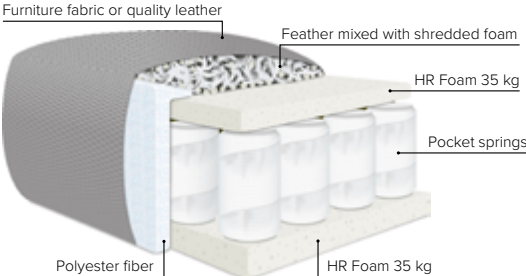

BAND

Have the best sitting experience

bellus®

cloud.
plus

COMBINATIONS

Choose from available sofa models

MODULES

Design your own sofa

bellus®

BAND FOOTSTOOL OPTIONS

- SEAT:** CloudPlus System: Pocket springs + HR Foam 35 kg + on top feather mixed with shredded foam
- BACK:** Mix of feathers and shredded foam
Loose seat cushions and loose back cushions
- ARMREST:** Foam 25-30 kg

- DECO PILLOWS:** Not included in this sofa model
Additional pillows can be ordered separately
- FRAME:** Plywood + wood + foam 25 kg
- LEG OPTIONS:** No leg choices available for this sofa