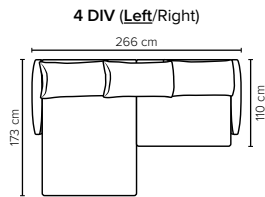

COMBINATIONS

Choose from available sofa models

MODULES

Design your own sofa

bellus®