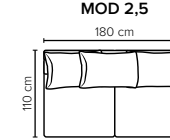

bellus®

BAND FOOTSTOOL OPTIONS

- SEAT:** CloudPlus System: Pocket springs + HR Foam 35 kg + on top feather mixed with shredded foam
- BACK:** Mix of feathers and shredded foam
Loose seat cushions and loose back cushions
- ARMREST:** Foam 25-30 kg