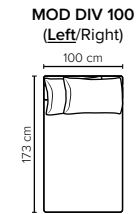

bellus®

BAND FOOTSTOOL OPTIONS

- SEAT:** CloudPlus System: Pocket springs + HR Foam 35 kg + on top feather mixed with shredded foam
- BACK:** Mix of feathers and shredded foam
Loose seat cushions and loose back cushions
- ARMREST:** Foam 25-30 kg