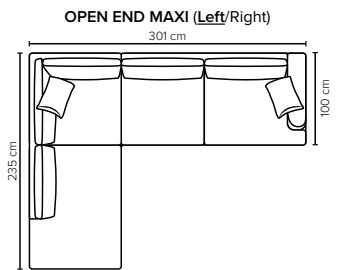

COMBINATIONS

Choose from available sofa models

MODULES

Design your own sofa

bellus®

EXTENSION MODULES