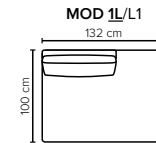

COMBINATIONS

Choose from available sofa models

MODULES

Design your own sofa

bellus®