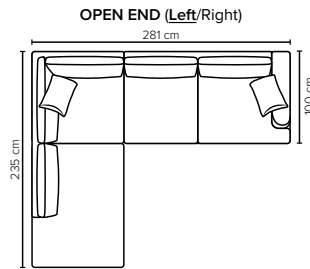

COMBINATIONS

Choose from available sofa models

MODULES

Design your own sofa

bellus®

EXTENSION MODULES