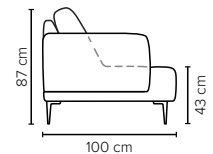

EXTENSION MODULES