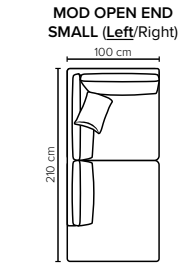

COMBINATIONS

Choose from available sofa models

MODULES

Design your own sofa

bellus®