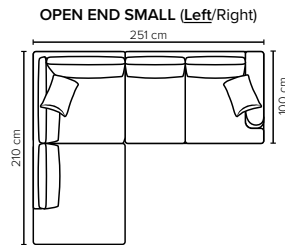

COMBINATIONS

Choose from available sofa models

MODULES

Design your own sofa

bellus®

EXTENSION MODULES