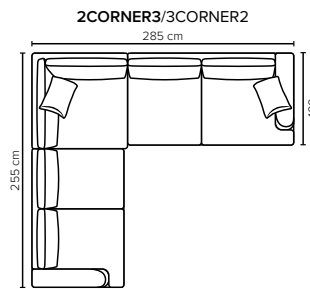

COMBINATIONS

Choose from available sofa models

MODULES

Design your own sofa

bellus®

EXTENSION MODULES