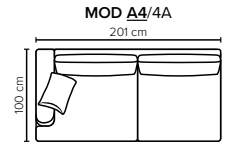

COMBINATIONS

Choose from available sofa models

MODULES

Design your own sofa

bellus®