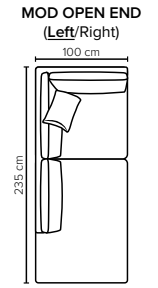

COMBINATIONS

Choose from available sofa models

MODULES

Design your own sofa

bellus®