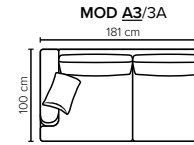

COMBINATIONS

Choose from available sofa models

MODULES

Design your own sofa

bellus®