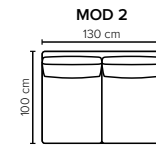

EXTENSION MODULES