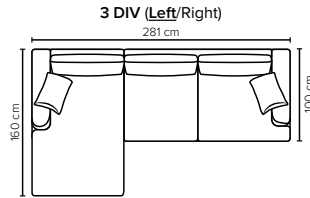

COMBINATIONS

Choose from available sofa models

MODULES

Design your own sofa

bellus®