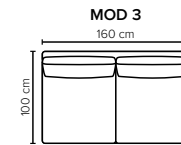

EXTENSION MODULES