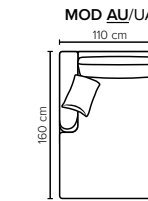

COMBINATIONS

Choose from available sofa models

MODULES

Design your own sofa

bellus®