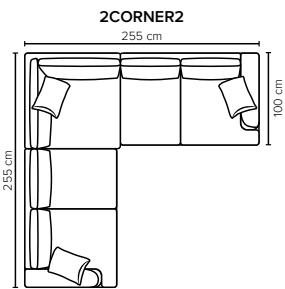

COMBINATIONS

Choose from available sofa models

MODULES

Design your own sofa

bellus®

EXTENSION MODULES