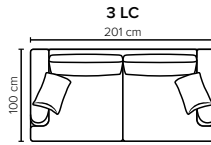

COMBINATIONS

Choose from available sofa models

MODULES

Design your own sofa

bellus®