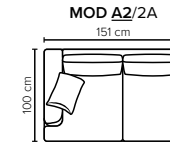

COMBINATIONS

Choose from available sofa models

MODULES

Design your own sofa

bellus®