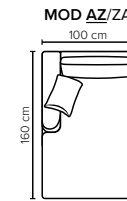

COMBINATIONS

Choose from available sofa models

MODULES

Design your own sofa

bellus®