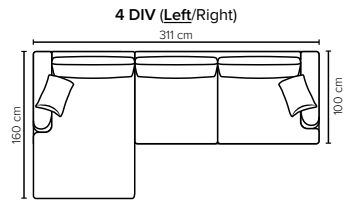

COMBINATIONS

Choose from available sofa models

MODULES

Design your own sofa

bellus®

EXTENSION MODULES