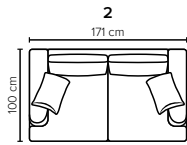

COMBINATIONS

Choose from available sofa models

MODULES

Design your own sofa

bellus®