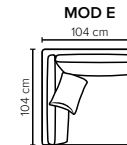

COMBINATIONS

Choose from available sofa models

MODULES

Design your own sofa

bellus®