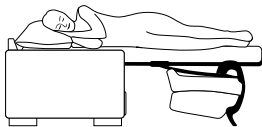

ELLIS

Stylish sofa, comfortable bed

bellus®

GOOD SLEEP SOFA

SEVERAL SLEEP COMFORT OPTIONS

- SEAT:** HR foam 35 kg + on top feather mixed with shredded foam
- BACK:** Siliconized polyester fiber
Loose seat cushions and loose back cushions, fixed with Velcro to allow mechanism movement
- ARMREST:** Foam 25-30 kg

- DECO PILLOWS:** Not included in this sofa model
Additional pillows can be ordered separately
- FRAME:** Plywood + wood
- MATTRESS:** **Standard:** Bonnell
Optional: Pocket or Memory
- LEG OPTIONS:** No leg choices available for this sofa