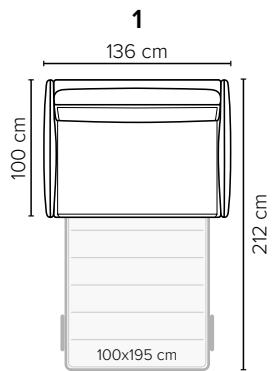

ELLIS

Stylish sofa, comfortable bed

bellus®

GOOD SLEEP SOFA

SEVERAL SLEEP COMFORT OPTIONS

- SEAT:** HR foam 35 kg + on top feather mixed with shredded foam
- BACK:** Siliconized polyester fiber
Loose seat cushions and loose back cushions, fixed with Velcro to allow mechanism movement
- ARMREST:** Foam 25-30 kg