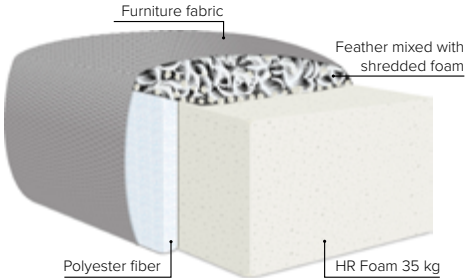

ELLIS

Stylish sofa, comfortable bed

bellus®

GOOD SLEEP SOFA

SEVERAL SLEEP COMFORT OPTIONS

- SEAT:** HR foam 35 kg + on top feather mixed with shredded foam
- BACK:** Siliconized polyester fiber
Loose seat cushions and loose back cushions, fixed with Velcro to allow mechanism movement
- ARMREST:** Foam 25-30 kg

- DECO PILLOWS:** Not included in this sofa model
Additional pillows can be ordered separately
- FRAME:** Plywood + wood
- MATTRESS:** **Standard:** Bonnell
Optional: Pocket or Memory
- LEG OPTIONS:** No leg choices available for this sofa