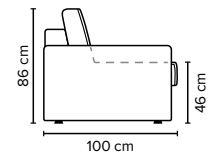

ELLIS

Stylish sofa, comfortable bed

bellus®

GOOD SLEEP SOFA

SEVERAL SLEEP COMFORT OPTIONS

- SEAT:** HR foam 35 kg + on top feather mixed with shredded foam
- BACK:** Siliconized polyester fiber
Loose seat cushions and loose back cushions, fixed with Velcro to allow mechanism movement
- ARMREST:** Foam 25-30 kg