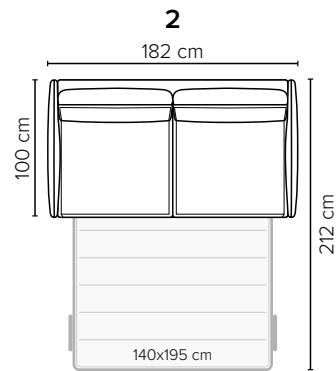

ELLIS

Stylish sofa, comfortable bed

bellus®

GOOD SLEEP SOFA

SEVERAL SLEEP COMFORT OPTIONS

- SEAT:** HR foam 35 kg + on top feather mixed with shredded foam
- BACK:** Siliconized polyester fiber
Loose seat cushions and loose back cushions, fixed with Velcro to allow mechanism movement
- ARMREST:** Foam 25-30 kg