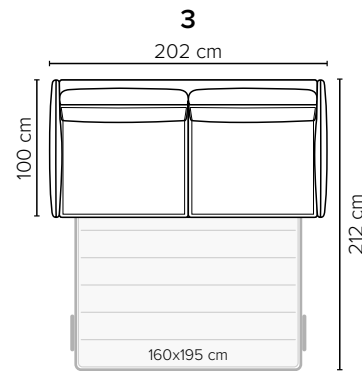

ELLIS

Stylish sofa, comfortable bed

bellus®

GOOD SLEEP SOFA

SEVERAL SLEEP COMFORT OPTIONS

- SEAT:** HR foam 35 kg + on top feather mixed with shredded foam
- BACK:** Siliconized polyester fiber
Loose seat cushions and loose back cushions, fixed with Velcro to allow mechanism movement
- ARMREST:** Foam 25-30 kg