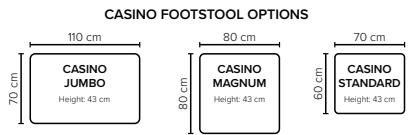

MODULES Design your own sofa

COMBINATIONS Choose from available sofa models