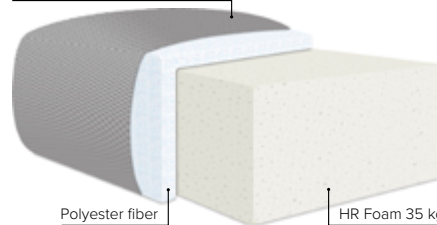

DESIGN YOUR OWN SOFA

Furniture fabric or quality leather

Polyester fiber

HR Foam 35 kg

GOOD SLEEP SOFA POSSIBILITY

# COMBINATIONS Choose from available sofa models

**SEAT:** HR Foam 35 kg covered with 200 g fiber  
**BACK:** Silicized polyester fiber, in separate bag that is in 3-channels  
 Loose seat cushions and loose back cushions. Fixed seat and back cushions upon request  
**ARMREST:** Foam 25-30 kg