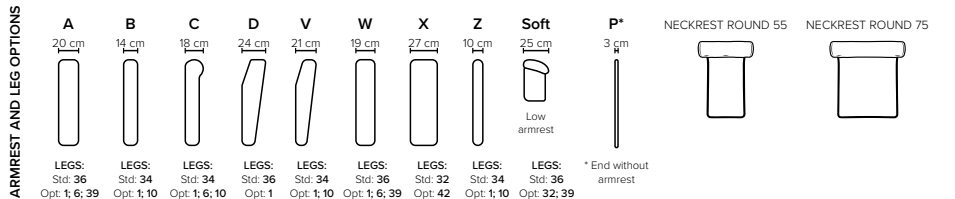

MODULES Design your own sofa

COMBINATIONS Choose from available sofa models