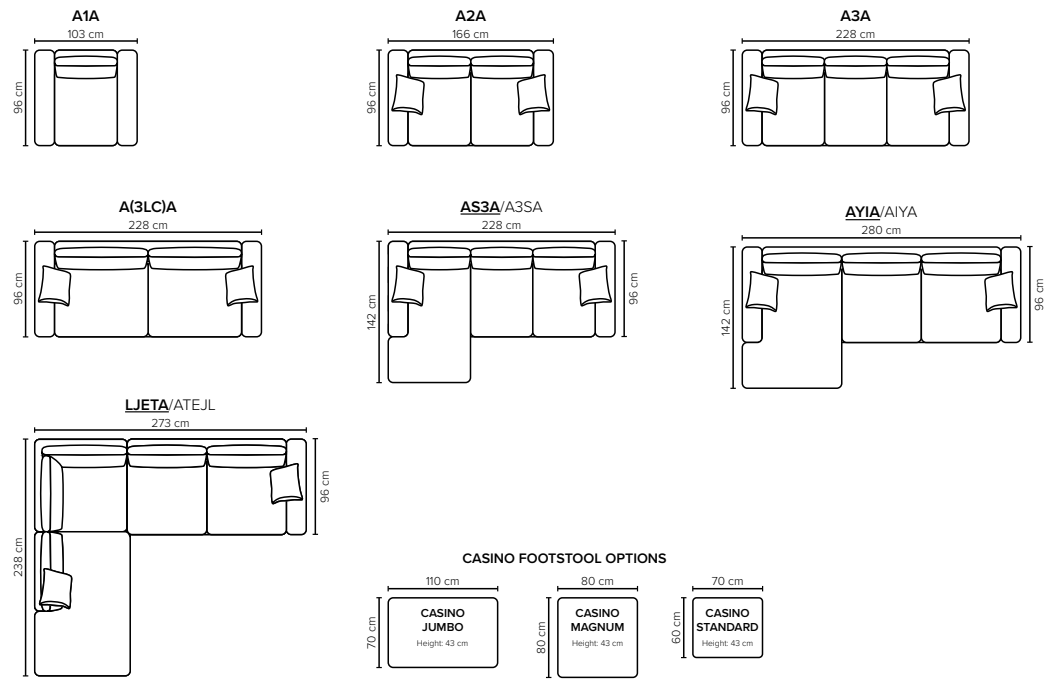

MODULES Design your own sofa

COMBINATIONS Choose from available sofa models