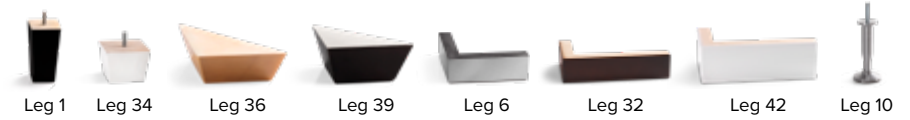

SEAT: HR Foam 35 kg covered with 200 g fiber
BACK: Silicized polyester fiber, in separate bag that is in 3-channels
Loose seat cushions and loose back cushions. Fixed seat and back cushions upon request
ARMREST: Foam 25-30 kg

DECO PILLOWS: 1 deco pillow per armrest size 40x40 cm (available for fabric sofas)
FRAME: Plywood + wood
No-Sag springs
LEG OPTIONS:
Leg 1 (wooden, h: 11 cm)
Leg 34 (wooden, h: 6 cm)
Leg 36 (wooden, h: 6 cm)
Leg 39 (wooden, h: 8 cm)
Leg 6 (wooden or metal, h: 5 cm)
Leg 32 (wooden or metal, h: 5 cm)
Leg 42 (wooden or metal, h: 8 cm)
Leg 10 (metal, h: 12 cm)