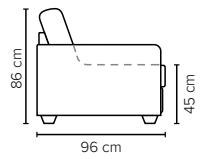

MODULES Design your own sofa

COMBINATIONS Choose from available sofa models