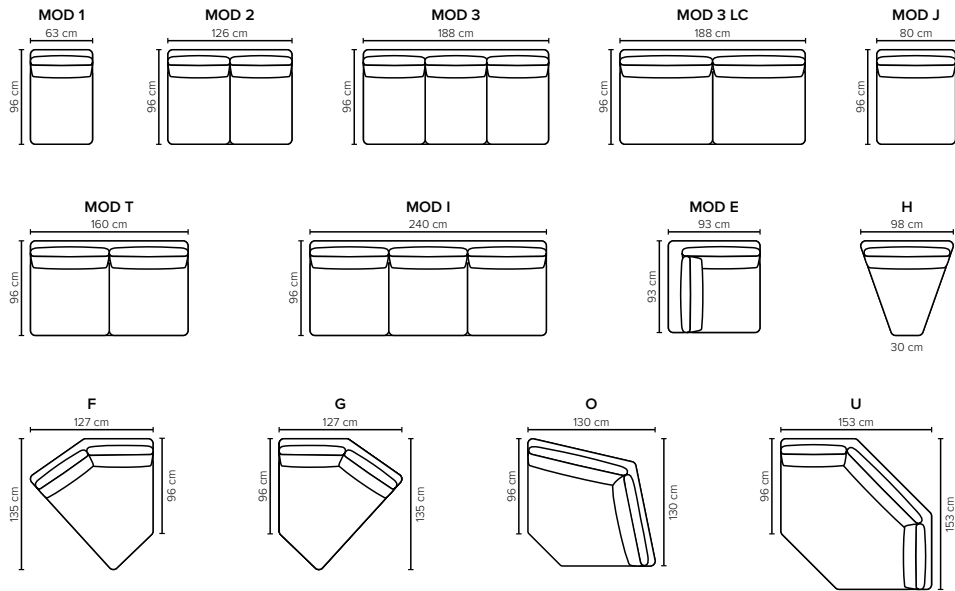

MODULES Design your own sofa

COMBINATIONS Choose from available sofa models