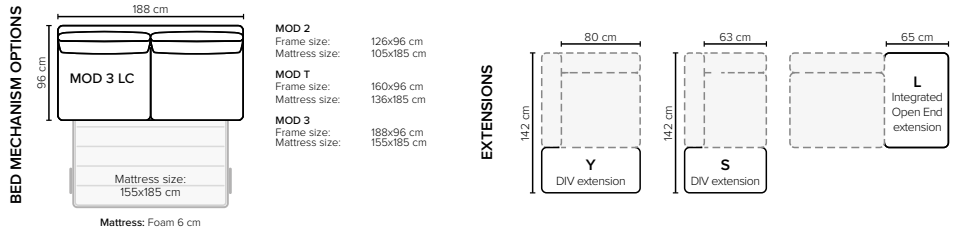

MODULES Design your own sofa

COMBINATIONS Choose from available sofa models