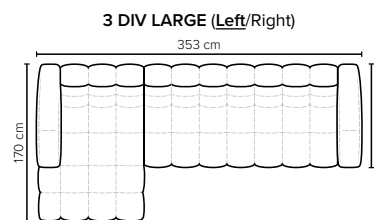

# COMBINATIONS

Choose from available sofa models

bellus®

**BUBLEE  
FOOTSTOOL**  
Height 43 cm

- SEAT:** HR Foam 35 kg + ERX foam 40 kg covered with 1500 g fiber
- BACK:** Foam 35 kg covered with 1500 g fiber  
Fixed seat cushions and fixed back cushions
- ARMREST:** Foam 25-30 kg + 900 g fiber