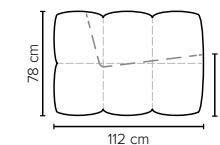

# COMBINATIONS

Choose from available sofa models

bellus®

**BUBLEE  
FOOTSTOOL**  
Height 43 cm

- SEAT:** HR Foam 35 kg + ERX foam 40 kg covered with 1500 g fiber
- BACK:** Foam 35 kg covered with 1500 g fiber  
Fixed seat cushions and fixed back cushions
- ARMREST:** Foam 25-30 kg + 900 g fiber