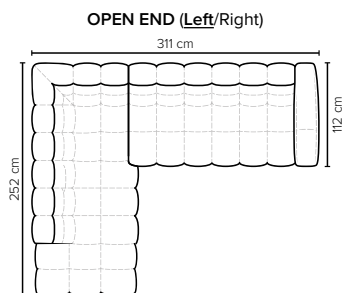

# COMBINATIONS

Choose from available sofa models

bellus®

**BUBLEE  
FOOTSTOOL**  
Height 43 cm

- SEAT:** HR Foam 35 kg + ERX foam 40 kg covered with 1500 g fiber
- BACK:** Foam 35 kg covered with 1500 g fiber  
Fixed seat cushions and fixed back cushions
- ARMREST:** Foam 25-30 kg + 900 g fiber