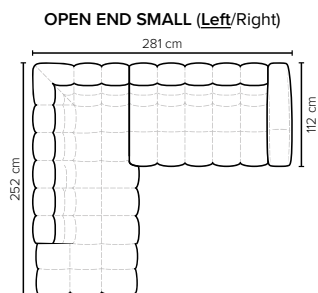

# COMBINATIONS

Choose from available sofa models

bellus®

**BUBLEE  
FOOTSTOOL**  
Height 43 cm

- SEAT:** HR Foam 35 kg + ERX foam 40 kg covered with 1500 g fiber
- BACK:** Foam 35 kg covered with 1500 g fiber  
Fixed seat cushions and fixed back cushions
- ARMREST:** Foam 25-30 kg + 900 g fiber