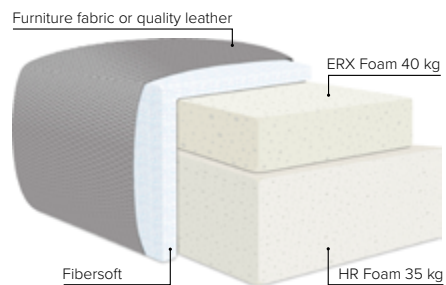

CHOOSE YOUR OWN COMBINATIONS

BUBLEE FOOTSTOOL DESIGN

# COMBINATIONS

Choose from available sofa models

bellus®

**BUBLEE  
FOOTSTOOL**  
Height 43 cm

- SEAT:** HR Foam 35 kg + ERX foam 40 kg covered with 1500 g fiber
- BACK:** Foam 35 kg covered with 1500 g fiber  
Fixed seat cushions and fixed back cushions
- ARMREST:** Foam 25-30 kg + 900 g fiber

- DECO PILLOWS:** Not included in this sofa model  
Additional pillows can be ordered separately
- FRAME:** Plywood + wood + 1500 g fiber
- LEG OPTIONS:** No leg choices available for this sofa