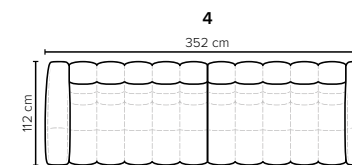

# COMBINATIONS

Choose from available sofa models

bellus®

**BUBLEE  
FOOTSTOOL**  
Height 43 cm

- SEAT:** HR Foam 35 kg + ERX foam 40 kg covered with 1500 g fiber
- BACK:** Foam 35 kg covered with 1500 g fiber  
Fixed seat cushions and fixed back cushions
- ARMREST:** Foam 25-30 kg + 900 g fiber