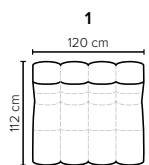

# COMBINATIONS

Choose from available sofa models

bellus®

**BUBLEE  
FOOTSTOOL**  
Height 43 cm

- SEAT:** HR Foam 35 kg + ERX foam 40 kg covered with 1500 g fiber
- BACK:** Foam 35 kg covered with 1500 g fiber  
Fixed seat cushions and fixed back cushions
- ARMREST:** Foam 25-30 kg + 900 g fiber