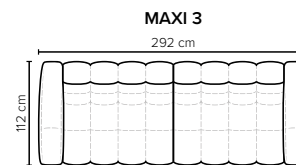

# COMBINATIONS

Choose from available sofa models

bellus®

**BUBLEE  
FOOTSTOOL**  
Height 43 cm

- SEAT:** HR Foam 35 kg + ERX foam 40 kg covered with 1500 g fiber
- BACK:** Foam 35 kg covered with 1500 g fiber  
Fixed seat cushions and fixed back cushions
- ARMREST:** Foam 25-30 kg + 900 g fiber