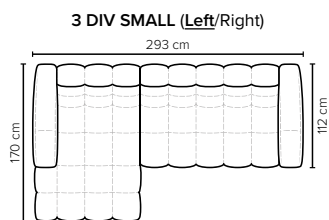

# COMBINATIONS

Choose from available sofa models

bellus®

**BUBLEE  
FOOTSTOOL**  
Height 43 cm

- SEAT:** HR Foam 35 kg + ERX foam 40 kg covered with 1500 g fiber
- BACK:** Foam 35 kg covered with 1500 g fiber  
Fixed seat cushions and fixed back cushions
- ARMREST:** Foam 25-30 kg + 900 g fiber