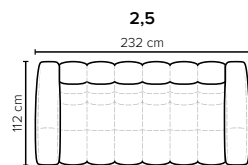

# COMBINATIONS

Choose from available sofa models

bellus®

**BUBLEE  
FOOTSTOOL**  
Height 43 cm

- SEAT:** HR Foam 35 kg + ERX foam 40 kg covered with 1500 g fiber
- BACK:** Foam 35 kg covered with 1500 g fiber  
Fixed seat cushions and fixed back cushions
- ARMREST:** Foam 25-30 kg + 900 g fiber