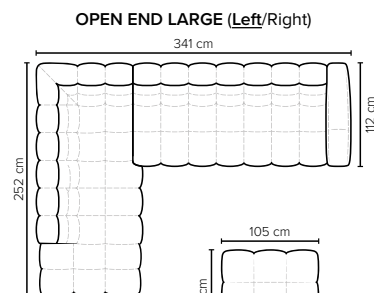

# COMBINATIONS

Choose from available sofa models

bellus®

**BUBLEE  
FOOTSTOOL**  
Height 43 cm

- SEAT:** HR Foam 35 kg + ERX foam 40 kg covered with 1500 g fiber
- BACK:** Foam 35 kg covered with 1500 g fiber  
Fixed seat cushions and fixed back cushions
- ARMREST:** Foam 25-30 kg + 900 g fiber