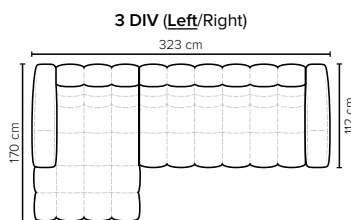

# COMBINATIONS

Choose from available sofa models

bellus®

**BUBLEE  
FOOTSTOOL**  
Height 43 cm

- SEAT:** HR Foam 35 kg + ERX foam 40 kg covered with 1500 g fiber
- BACK:** Foam 35 kg covered with 1500 g fiber  
Fixed seat cushions and fixed back cushions
- ARMREST:** Foam 25-30 kg + 900 g fiber