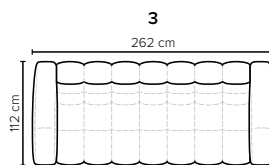

# COMBINATIONS

Choose from available sofa models

bellus®

**BUBLEE  
FOOTSTOOL**  
Height 43 cm

- SEAT:** HR Foam 35 kg + ERX foam 40 kg covered with 1500 g fiber
- BACK:** Foam 35 kg covered with 1500 g fiber  
Fixed seat cushions and fixed back cushions
- ARMREST:** Foam 25-30 kg + 900 g fiber