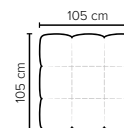

# COMBINATIONS

Choose from available sofa models

bellus®

**BUBLEE  
FOOTSTOOL**  
Height 43 cm

- SEAT:** HR Foam 35 kg + ERX foam 40 kg covered with 1500 g fiber
- BACK:** Foam 35 kg covered with 1500 g fiber  
Fixed seat cushions and fixed back cushions
- ARMREST:** Foam 25-30 kg + 900 g fiber