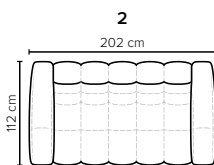

# COMBINATIONS

Choose from available sofa models

bellus®

**BUBLEE  
FOOTSTOOL**  
Height 43 cm

- SEAT:** HR Foam 35 kg + ERX foam 40 kg covered with 1500 g fiber
- BACK:** Foam 35 kg covered with 1500 g fiber  
Fixed seat cushions and fixed back cushions
- ARMREST:** Foam 25-30 kg + 900 g fiber