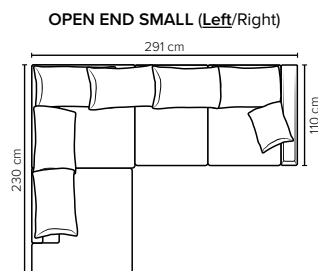

COMBINATIONS

Choose from available sofa models

MODULES

Design your own sofa

bellus®

- SEAT:** HR Foam 35 kg + ERX Foam 40 kg covered with 200 g fiber
- BACK:** Mix of feathers and shredded foam
Loose seat cushions and loose back cushions
- ARMREST:** Foam 25-30 kg

- DECO PILLOWS:** 1 deco pillow per armrest size 50×50cm
- FRAME:** Plywood + wood
No-Sag springs
- LEG OPTIONS:** No leg choices available for this sofa