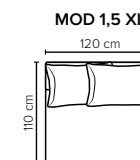

COMBINATIONS

Choose from available sofa models

MODULES

Design your own sofa

bellus®

- SEAT:** HR Foam 35 kg + ERX Foam 40 kg covered with 200 g fiber
- BACK:** Mix of feathers and shredded foam
Loose seat cushions and loose back cushions
- ARMREST:** Foam 25-30 kg

- DECO PILLOWS:** 1 deco pillow per armrest size 50×50cm
- FRAME:** Plywood + wood
No-Sag springs
- LEG OPTIONS:** No leg choices available for this sofa