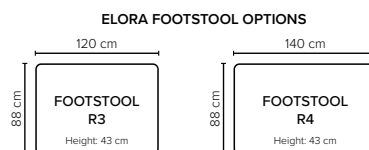

COMBINATIONS

Choose from available sofa models

MODULES

Design your own sofa

bellus®

- **SEAT:** HR Foam 35 kg + ERX Foam 40 kg covered with 200 g fiber
- **BACK:** Mix of feathers and shredded foam
  Loose seat cushions and loose back cushions
- **ARMREST:** Foam 25-30 kg

- **DECO PILLOWS:** 1 deco pillow per armrest size 50×50cm
- **FRAME:** Plywood + wood
  No-Sag springs
- **LEG OPTIONS:** No leg choices available for this sofa