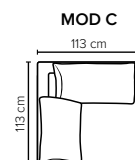

COMBINATIONS

Choose from available sofa models

MODULES

Design your own sofa

bellus®

- SEAT:** HR Foam 35 kg + ERX Foam 40 kg covered with 200 g fiber
- BACK:** Mix of feathers and shredded foam
Loose seat cushions and loose back cushions
- ARMREST:** Foam 25-30 kg

- DECO PILLOWS:** 1 deco pillow per armrest size 50×50cm
- FRAME:** Plywood + wood
No-Sag springs
- LEG OPTIONS:** No leg choices available for this sofa