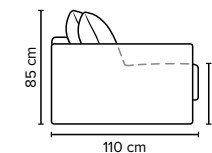

COMBINATIONS

Choose from available sofa models

MODULES

Design your own sofa

bellus®

- SEAT:** HR Foam 35 kg + ERX Foam 40 kg covered with 200 g fiber
- BACK:** Mix of feathers and shredded foam
Loose seat cushions and loose back cushions
- ARMREST:** Foam 25-30 kg

- DECO PILLOWS:** 1 deco pillow per armrest size 50×50cm
- FRAME:** Plywood + wood
No-Sag springs
- LEG OPTIONS:** No leg choices available for this sofa