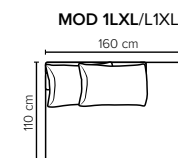

COMBINATIONS

Choose from available sofa models

MODULES

Design your own sofa

bellus®

- SEAT:** HR Foam 35 kg + ERX Foam 40 kg covered with 200 g fiber
- BACK:** Mix of feathers and shredded foam
Loose seat cushions and loose back cushions
- ARMREST:** Foam 25-30 kg

- DECO PILLOWS:** 1 deco pillow per armrest size 50×50cm
- FRAME:** Plywood + wood
No-Sag springs
- LEG OPTIONS:** No leg choices available for this sofa