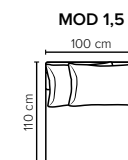

COMBINATIONS

Choose from available sofa models

MODULES

Design your own sofa

bellus®

- SEAT:** HR Foam 35 kg + ERX Foam 40 kg covered with 200 g fiber
- BACK:** Mix of feathers and shredded foam
Loose seat cushions and loose back cushions
- ARMREST:** Foam 25-30 kg

- DECO PILLOWS:** 1 deco pillow per armrest size 50×50cm
- FRAME:** Plywood + wood
No-Sag springs
- LEG OPTIONS:** No leg choices available for this sofa