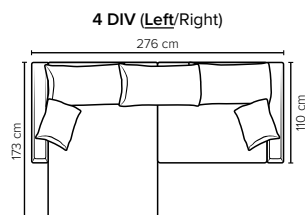

COMBINATIONS

Choose from available sofa models

MODULES

Design your own sofa

bellus®

- SEAT:** HR Foam 35 kg + ERX Foam 40 kg covered with 200 g fiber
- BACK:** Mix of feathers and shredded foam
Loose seat cushions and loose back cushions
- ARMREST:** Foam 25-30 kg

- DECO PILLOWS:** 1 deco pillow per armrest size 50×50cm
- FRAME:** Plywood + wood
No-Sag springs
- LEG OPTIONS:** No leg choices available for this sofa