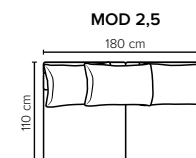

COMBINATIONS

Choose from available sofa models

MODULES

Design your own sofa

bellus®

- SEAT:** HR Foam 35 kg + ERX Foam 40 kg covered with 200 g fiber
- BACK:** Mix of feathers and shredded foam
Loose seat cushions and loose back cushions
- ARMREST:** Foam 25-30 kg

- DECO PILLOWS:** 1 deco pillow per armrest size 50×50cm
- FRAME:** Plywood + wood
No-Sag springs
- LEG OPTIONS:** No leg choices available for this sofa