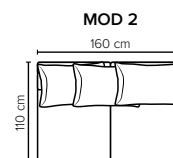

COMBINATIONS

Choose from available sofa models

MODULES

Design your own sofa

bellus®

- SEAT:** HR Foam 35 kg + ERX Foam 40 kg covered with 200 g fiber
- BACK:** Mix of feathers and shredded foam
Loose seat cushions and loose back cushions
- ARMREST:** Foam 25-30 kg

- DECO PILLOWS:** 1 deco pillow per armrest size 50×50cm
- FRAME:** Plywood + wood
No-Sag springs
- LEG OPTIONS:** No leg choices available for this sofa