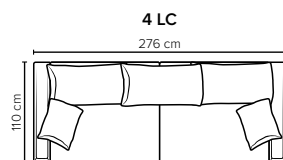

COMBINATIONS

Choose from available sofa models

MODULES

Design your own sofa

bellus®

- SEAT:** HR Foam 35 kg + ERX Foam 40 kg covered with 200 g fiber
- BACK:** Mix of feathers and shredded foam
Loose seat cushions and loose back cushions
- ARMREST:** Foam 25-30 kg

- DECO PILLOWS:** 1 deco pillow per armrest size 50×50cm
- FRAME:** Plywood + wood
No-Sag springs
- LEG OPTIONS:** No leg choices available for this sofa