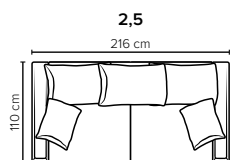

COMBINATIONS

Choose from available sofa models

MODULES

Design your own sofa

bellus®

- SEAT:** HR Foam 35 kg + ERX Foam 40 kg covered with 200 g fiber
- BACK:** Mix of feathers and shredded foam
Loose seat cushions and loose back cushions
- ARMREST:** Foam 25-30 kg

- DECO PILLOWS:** 1 deco pillow per armrest size 50×50cm
- FRAME:** Plywood + wood
No-Sag springs
- LEG OPTIONS:** No leg choices available for this sofa