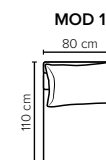

COMBINATIONS

Choose from available sofa models

MODULES

Design your own sofa

bellus®

- SEAT:** HR Foam 35 kg + ERX Foam 40 kg covered with 200 g fiber
- BACK:** Mix of feathers and shredded foam
Loose seat cushions and loose back cushions
- ARMREST:** Foam 25-30 kg

- DECO PILLOWS:** 1 deco pillow per armrest size 50×50cm
- FRAME:** Plywood + wood
No-Sag springs
- LEG OPTIONS:** No leg choices available for this sofa