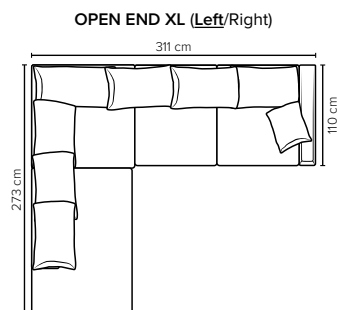

COMBINATIONS

Choose from available sofa models

MODULES

Design your own sofa

bellus®

- SEAT:** HR Foam 35 kg + ERX Foam 40 kg covered with 200 g fiber
- BACK:** Mix of feathers and shredded foam
Loose seat cushions and loose back cushions
- ARMREST:** Foam 25-30 kg

- DECO PILLOWS:** 1 deco pillow per armrest size 50×50cm
- FRAME:** Plywood + wood
No-Sag springs
- LEG OPTIONS:** No leg choices available for this sofa