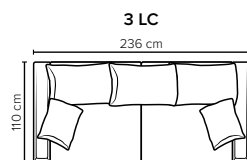

COMBINATIONS

Choose from available sofa models

MODULES

Design your own sofa

bellus®

- SEAT:** HR Foam 35 kg + ERX Foam 40 kg covered with 200 g fiber
- BACK:** Mix of feathers and shredded foam
Loose seat cushions and loose back cushions
- ARMREST:** Foam 25-30 kg

- DECO PILLOWS:** 1 deco pillow per armrest size 50×50cm
- FRAME:** Plywood + wood
No-Sag springs
- LEG OPTIONS:** No leg choices available for this sofa