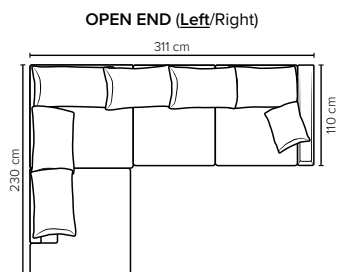

COMBINATIONS

Choose from available sofa models

MODULES

Design your own sofa

bellus®

- SEAT:** HR Foam 35 kg + ERX Foam 40 kg covered with 200 g fiber
- BACK:** Mix of feathers and shredded foam
Loose seat cushions and loose back cushions
- ARMREST:** Foam 25-30 kg

- DECO PILLOWS:** 1 deco pillow per armrest size 50×50cm
- FRAME:** Plywood + wood
No-Sag springs
- LEG OPTIONS:** No leg choices available for this sofa