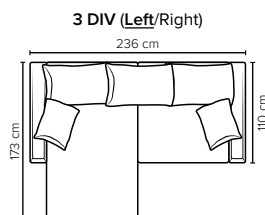

COMBINATIONS

Choose from available sofa models

MODULES

Design your own sofa

bellus®

- SEAT:** HR Foam 35 kg + ERX Foam 40 kg covered with 200 g fiber
- BACK:** Mix of feathers and shredded foam
Loose seat cushions and loose back cushions
- ARMREST:** Foam 25-30 kg

- DECO PILLOWS:** 1 deco pillow per armrest size 50×50cm
- FRAME:** Plywood + wood
No-Sag springs
- LEG OPTIONS:** No leg choices available for this sofa