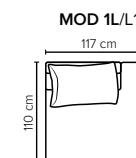

COMBINATIONS

Choose from available sofa models

MODULES

Design your own sofa

bellus®

- SEAT:** HR Foam 35 kg + ERX Foam 40 kg covered with 200 g fiber
- BACK:** Mix of feathers and shredded foam
Loose seat cushions and loose back cushions
- ARMREST:** Foam 25-30 kg

- DECO PILLOWS:** 1 deco pillow per armrest size 50×50cm
- FRAME:** Plywood + wood
No-Sag springs
- LEG OPTIONS:** No leg choices available for this sofa