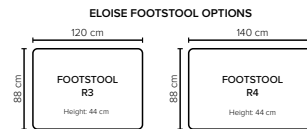

COMBINATIONS

Choose from available sofa models

MODULES

Design your own sofa

bellus®

- **SEAT:** Cloud System: Pocket springs + HR Foam 35 kg covered with memory foam and 200 g fiber
- **BACK:** Siliconized polyester fiber
  Loose seat cushions and loose back cushions
- **ARMREST:** Foam 25-30 kg

- **DECO PILLOWS:** 1 deco pillow per armrest size 60x60 cm
  Filling: feather mixed with shredded foam
  1 deco pillow per armrest size 40x40 cm
  Filling: siliconized polyester fiber
- **FRAME:** Plywood + wood + foam 25 kg
- **LEG OPTIONS:** No leg choices available for this sofa