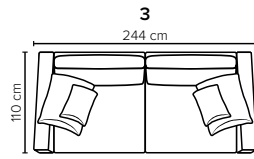

bellus®

- SEAT:** Cloud System: Pocket springs + HR Foam 35 kg covered with memory foam and 200 g fiber
- BACK:** Siliconized polyester fiber
Loose seat cushions and loose back cushions
- ARMREST:** Foam 25-30 kg

- DECO PILLOWS:** 1 deco pillow per armrest size 60x60 cm
Filling: feather mixed with shredded foam
1 deco pillow per armrest size 40x40 cm
Filling: siliconized polyester fiber
- FRAME:** Plywood + wood + foam 25 kg
- LEG OPTIONS:** No leg choices available for this sofa