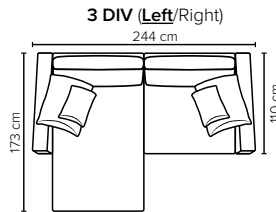

bellus®

- SEAT:** Cloud System: Pocket springs + HR Foam 35 kg covered with memory foam and 200 g fiber
- BACK:** Siliconized polyester fiber
Loose seat cushions and loose back cushions
- ARMREST:** Foam 25-30 kg

- DECO PILLOWS:** 1 deco pillow per armrest size 60x60 cm
Filling: feather mixed with shredded foam
1 deco pillow per armrest size 40x40 cm
Filling: siliconized polyester fiber
- FRAME:** Plywood + wood + foam 25 kg
- LEG OPTIONS:** No leg choices available for this sofa