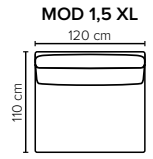

ELOISE

Shape your comfort the way you like

bellus®

cloud.

COMBINATIONS

Choose from available sofa models

MODULES

Design your own sofa

bellus®

- SEAT:** Cloud System: Pocket springs + HR Foam 35 kg covered with memory foam and 200 g fiber
- BACK:** Siliconized polyester fiber
Loose seat cushions and loose back cushions
- ARMREST:** Foam 25-30 kg

- DECO PILLOWS:** 1 deco pillow per armrest size 60x60 cm
Filling: feather mixed with shredded foam
1 deco pillow per armrest size 40x40 cm
Filling: siliconized polyester fiber
- FRAME:** Plywood + wood + foam 25 kg
- LEG OPTIONS:** No leg choices available for this sofa