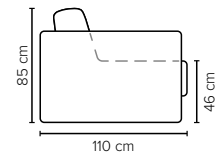

COMBINATIONS

Choose from available sofa models

MODULES

Design your own sofa

bellus®

- **SEAT:** Cloud System: Pocket springs + HR Foam 35 kg covered with memory foam and 200 g fiber
- **BACK:** Siliconized polyester fiber
  Loose seat cushions and loose back cushions
- **ARMREST:** Foam 25-30 kg

- **DECO PILLOWS:** 1 deco pillow per armrest size 60x60 cm
  Filling: feather mixed with shredded foam
  1 deco pillow per armrest size 40x40 cm
  Filling: siliconized polyester fiber
- **FRAME:** Plywood + wood + foam 25 kg
- **LEG OPTIONS:** No leg choices available for this sofa