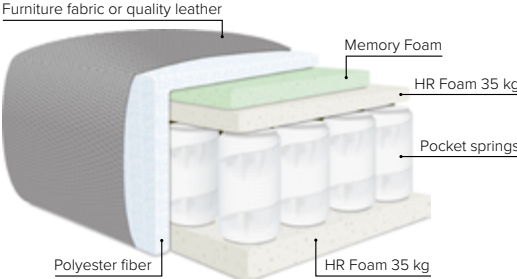

ELOISE

Shape your comfort the way you like

bellus®

cloud.

COMBINATIONS

Choose from available sofa models

MODULES

Design your own sofa

bellus®

- SEAT:** Cloud System: Pocket springs + HR Foam 35 kg covered with memory foam and 200 g fiber
- BACK:** Siliconized polyester fiber
Loose seat cushions and loose back cushions
- ARMREST:** Foam 25-30 kg

- DECO PILLOWS:** 1 deco pillow per armrest size 60x60 cm
Filling: feather mixed with shredded foam
1 deco pillow per armrest size 40x40 cm
Filling: siliconized polyester fiber
- FRAME:** Plywood + wood + foam 25 kg
- LEG OPTIONS:** No leg choices available for this sofa