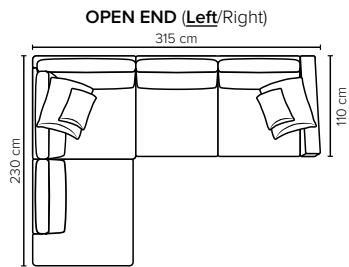

COMBINATIONS

Choose from available sofa models

MODULES

Design your own sofa

bellus®

- **SEAT:** Cloud System: Pocket springs + HR Foam 35 kg covered with memory foam and 200 g fiber
- **BACK:** Siliconized polyester fiber
  Loose seat cushions and loose back cushions
- **ARMREST:** Foam 25-30 kg

- **DECO PILLOWS:** 1 deco pillow per armrest size 60x60 cm
  Filling: feather mixed with shredded foam
  1 deco pillow per armrest size 40x40 cm
  Filling: siliconized polyester fiber
- **FRAME:** Plywood + wood + foam 25 kg
- **LEG OPTIONS:** No leg choices available for this sofa