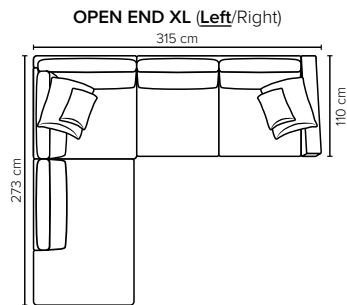

COMBINATIONS

Choose from available sofa models

MODULES

Design your own sofa

bellus®

- **SEAT:** Cloud System: Pocket springs + HR Foam 35 kg covered with memory foam and 200 g fiber
- **BACK:** Siliconized polyester fiber
  Loose seat cushions and loose back cushions
- **ARMREST:** Foam 25-30 kg

- **DECO PILLOWS:** 1 deco pillow per armrest size 60x60 cm
  Filling: feather mixed with shredded foam
  1 deco pillow per armrest size 40x40 cm
  Filling: siliconized polyester fiber
- **FRAME:** Plywood + wood + foam 25 kg
- **LEG OPTIONS:** No leg choices available for this sofa