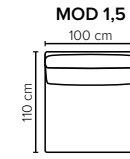

COMBINATIONS

Choose from available sofa models

MODULES

Design your own sofa

bellus®

- **SEAT:** Cloud System: Pocket springs + HR Foam 35 kg covered with memory foam and 200 g fiber
- **BACK:** Siliconized polyester fiber
  Loose seat cushions and loose back cushions
- **ARMREST:** Foam 25-30 kg

- **DECO PILLOWS:** 1 deco pillow per armrest size 60x60 cm
  Filling: feather mixed with shredded foam
  1 deco pillow per armrest size 40x40 cm
  Filling: siliconized polyester fiber
- **FRAME:** Plywood + wood + foam 25 kg
- **LEG OPTIONS:** No leg choices available for this sofa