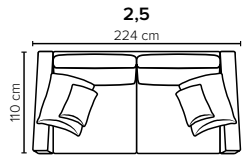

bellus®

- SEAT:** Cloud System: Pocket springs + HR Foam 35 kg covered with memory foam and 200 g fiber
- BACK:** Siliconized polyester fiber
Loose seat cushions and loose back cushions
- ARMREST:** Foam 25-30 kg

- DECO PILLOWS:** 1 deco pillow per armrest size 60x60 cm
Filling: feather mixed with shredded foam
1 deco pillow per armrest size 40x40 cm
Filling: siliconized polyester fiber
- FRAME:** Plywood + wood + foam 25 kg
- LEG OPTIONS:** No leg choices available for this sofa