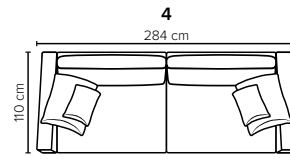

COMBINATIONS

Choose from available sofa models

MODULES

Design your own sofa

bellus®

- **SEAT:** Cloud System: Pocket springs + HR Foam 35 kg covered with memory foam and 200 g fiber
- **BACK:** Siliconized polyester fiber
  Loose seat cushions and loose back cushions
- **ARMREST:** Foam 25-30 kg

- **DECO PILLOWS:** 1 deco pillow per armrest size 60x60 cm
  Filling: feather mixed with shredded foam
  1 deco pillow per armrest size 40x40 cm
  Filling: siliconized polyester fiber
- **FRAME:** Plywood + wood + foam 25 kg
- **LEG OPTIONS:** No leg choices available for this sofa