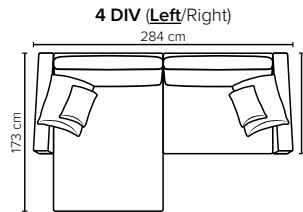

COMBINATIONS

Choose from available sofa models

MODULES

Design your own sofa

bellus®

- **SEAT:** Cloud System: Pocket springs + HR Foam 35 kg covered with memory foam and 200 g fiber
- **BACK:** Siliconized polyester fiber
  Loose seat cushions and loose back cushions
- **ARMREST:** Foam 25-30 kg

- **DECO PILLOWS:** 1 deco pillow per armrest size 60x60 cm
  Filling: feather mixed with shredded foam
  1 deco pillow per armrest size 40x40 cm
  Filling: siliconized polyester fiber
- **FRAME:** Plywood + wood + foam 25 kg
- **LEG OPTIONS:** No leg choices available for this sofa