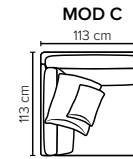

bellus®

- SEAT:** Cloud System: Pocket springs + HR Foam 35 kg covered with memory foam and 200 g fiber
- BACK:** Siliconized polyester fiber
Loose seat cushions and loose back cushions
- ARMREST:** Foam 25-30 kg

- DECO PILLOWS:** 1 deco pillow per armrest size 60x60 cm
Filling: feather mixed with shredded foam
1 deco pillow per armrest size 40x40 cm
Filling: siliconized polyester fiber
- FRAME:** Plywood + wood + foam 25 kg
- LEG OPTIONS:** No leg choices available for this sofa