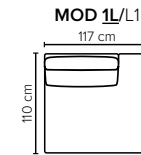

COMBINATIONS

Choose from available sofa models

MODULES

Design your own sofa

bellus®

- **SEAT:** Cloud System: Pocket springs + HR Foam 35 kg covered with memory foam and 200 g fiber
- **BACK:** Siliconized polyester fiber
  Loose seat cushions and loose back cushions
- **ARMREST:** Foam 25-30 kg

- **DECO PILLOWS:** 1 deco pillow per armrest size 60x60 cm
  Filling: feather mixed with shredded foam
  1 deco pillow per armrest size 40x40 cm
  Filling: siliconized polyester fiber
- **FRAME:** Plywood + wood + foam 25 kg
- **LEG OPTIONS:** No leg choices available for this sofa