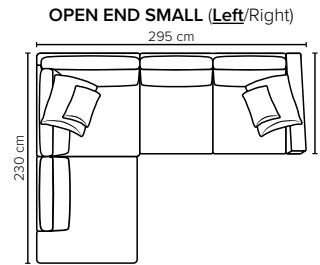

COMBINATIONS

Choose from available sofa models

MODULES

Design your own sofa

bellus®

- **SEAT:** Cloud System: Pocket springs + HR Foam 35 kg covered with memory foam and 200 g fiber
- **BACK:** Siliconized polyester fiber
  Loose seat cushions and loose back cushions
- **ARMREST:** Foam 25-30 kg

- **DECO PILLOWS:** 1 deco pillow per armrest size 60x60 cm
  Filling: feather mixed with shredded foam
  1 deco pillow per armrest size 40x40 cm
  Filling: siliconized polyester fiber
- **FRAME:** Plywood + wood + foam 25 kg
- **LEG OPTIONS:** No leg choices available for this sofa