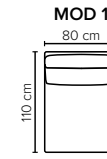

COMBINATIONS

Choose from available sofa models

MODULES

Design your own sofa

bellus®

- **SEAT:** Cloud System: Pocket springs + HR Foam 35 kg covered with memory foam and 200 g fiber
- **BACK:** Siliconized polyester fiber
  Loose seat cushions and loose back cushions
- **ARMREST:** Foam 25-30 kg

- **DECO PILLOWS:** 1 deco pillow per armrest size 60x60 cm
  Filling: feather mixed with shredded foam
  1 deco pillow per armrest size 40x40 cm
  Filling: siliconized polyester fiber
- **FRAME:** Plywood + wood + foam 25 kg
- **LEG OPTIONS:** No leg choices available for this sofa