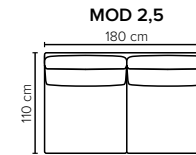

COMBINATIONS

Choose from available sofa models

MODULES

Design your own sofa

bellus®

- **SEAT:** Cloud System: Pocket springs + HR Foam 35 kg covered with memory foam and 200 g fiber
- **BACK:** Siliconized polyester fiber
  Loose seat cushions and loose back cushions
- **ARMREST:** Foam 25-30 kg

- **DECO PILLOWS:** 1 deco pillow per armrest size 60x60 cm
  Filling: feather mixed with shredded foam
  1 deco pillow per armrest size 40x40 cm
  Filling: siliconized polyester fiber
- **FRAME:** Plywood + wood + foam 25 kg
- **LEG OPTIONS:** No leg choices available for this sofa