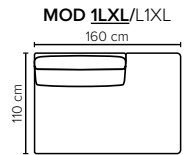

ELOISE

Shape your comfort the way you like

bellus®

cloud.

COMBINATIONS

Choose from available sofa models

MODULES

Design your own sofa

bellus®

- SEAT:** Cloud System: Pocket springs + HR Foam 35 kg covered with memory foam and 200 g fiber
- BACK:** Siliconized polyester fiber
Loose seat cushions and loose back cushions
- ARMREST:** Foam 25-30 kg

- DECO PILLOWS:** 1 deco pillow per armrest size 60x60 cm
Filling: feather mixed with shredded foam
1 deco pillow per armrest size 40x40 cm
Filling: siliconized polyester fiber
- FRAME:** Plywood + wood + foam 25 kg
- LEG OPTIONS:** No leg choices available for this sofa