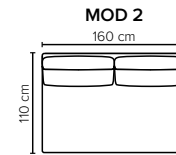

ELOISE

Shape your comfort the way you like

bellus®

cloud.

COMBINATIONS

Choose from available sofa models

MODULES

Design your own sofa

bellus®

- SEAT:** Cloud System: Pocket springs + HR Foam 35 kg covered with memory foam and 200 g fiber
- BACK:** Siliconized polyester fiber
Loose seat cushions and loose back cushions
- ARMREST:** Foam 25-30 kg

- DECO PILLOWS:** 1 deco pillow per armrest size 60x60 cm
Filling: feather mixed with shredded foam
1 deco pillow per armrest size 40x40 cm
Filling: siliconized polyester fiber
- FRAME:** Plywood + wood + foam 25 kg
- LEG OPTIONS:** No leg choices available for this sofa