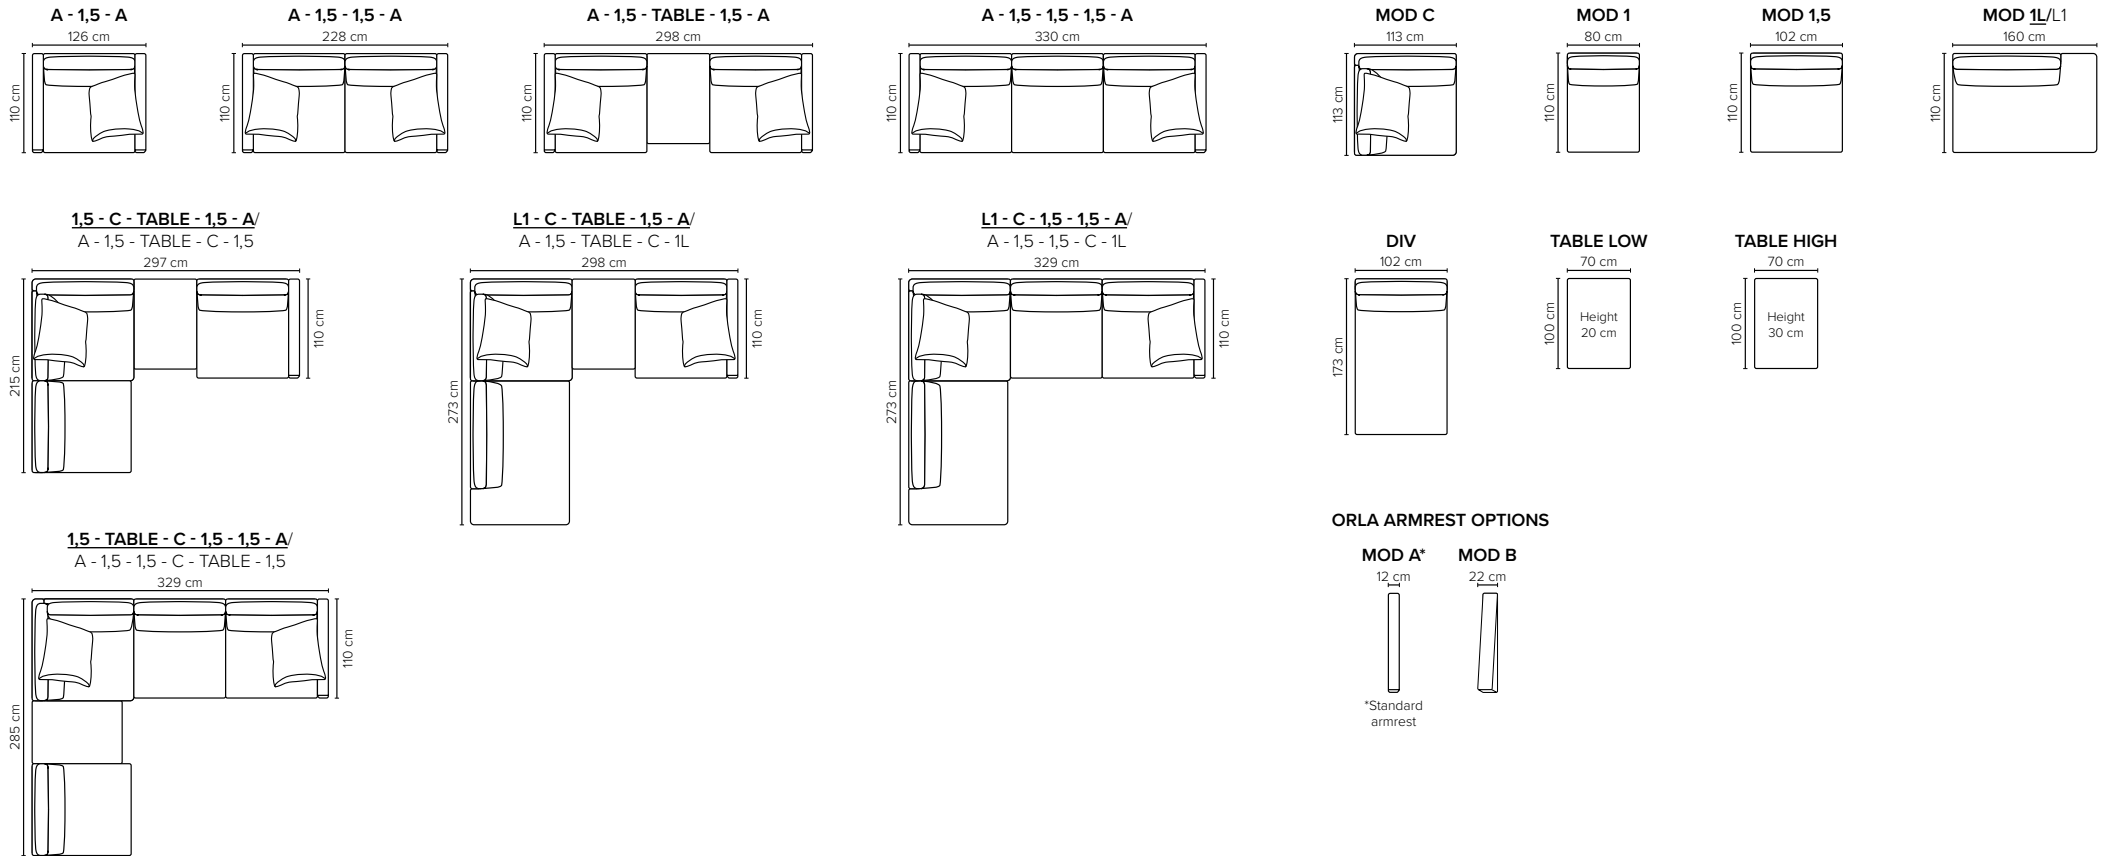

cloud.
plus

COMBINATIONS

Choose from available sofa models

MODULES

Design your own sofa

bellus®

- SEAT:** Cloud^{Plus} System: Pocket springs + HR Foam 35 kg + on top feather mixed with shredded foam
- BACK:** Siliconized polyester fiber
Loose seat cushions and loose back cushions
- ARMREST:** Foam 25-30 kg

- DECO PILLOWS:** Filling: feather mixed with shredded foam
1 deco pillow per armrest size 60x65 cm
1 deco pillow per corner size 60x65 cm
- FRAME:** Plywood + wood + foam 25 kg
- LEG OPTIONS:** No leg choices available for this sofa