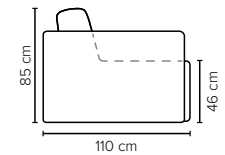

COMBINATIONS

Choose from available sofa models

MODULES

Design your own sofa

bellus®

1. **SEAT:** Cloud^{Plus} System: Pocket springs + HR Foam 35 kg + on top feather mixed with shredded foam
2. **BACK:** Siliconized polyester fiber
   Loose seat cushions and loose back cushions
3. **ARMREST:** Foam 25-30 kg

1. **DECO PILLOWS:** Filling: feather mixed with shredded foam
   1 deco pillow per armrest size 60x65 cm
   1 deco pillow per corner size 60x65 cm
2. **FRAME:** Plywood + wood + foam 25 kg
3. **LEG OPTIONS:** No leg choices available for this sofa