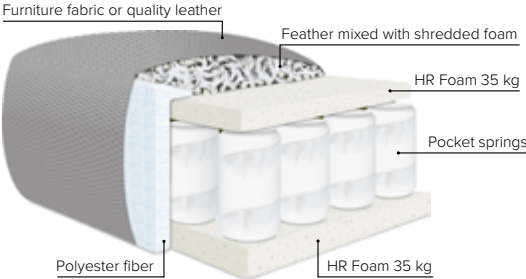

cloud.
plus

COMBINATIONS

Choose from available sofa models

MODULES

Design your own sofa

bellus®

- SEAT:** Cloud^{Plus} System: Pocket springs + HR Foam 35 kg + on top feather mixed with shredded foam
- BACK:** Siliconized polyester fiber
Loose seat cushions and loose back cushions
- ARMREST:** Foam 25-30 kg

- DECO PILLOWS:** Filling: feather mixed with shredded foam
1 deco pillow per armrest size 60x65 cm
1 deco pillow per corner size 60x65 cm
- FRAME:** Plywood + wood + foam 25 kg
- LEG OPTIONS:** No leg choices available for this sofa