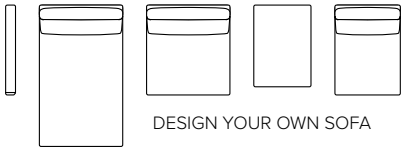

cloud.
plus

COMBINATIONS

Choose from available sofa models

MODULES

Design your own sofa

bellus®

- SEAT:** Cloud^{Plus} System: Pocket springs + HR Foam 35 kg + on top feather mixed with shredded foam
- BACK:** Siliconized polyester fiber
Loose seat cushions and loose back cushions
- ARMREST:** Foam 25-30 kg

- DECO PILLOWS:** Filling: feather mixed with shredded foam
1 deco pillow per armrest size 60x65 cm
1 deco pillow per corner size 60x65 cm
- FRAME:** Plywood + wood + foam 25 kg
- LEG OPTIONS:** No leg choices available for this sofa