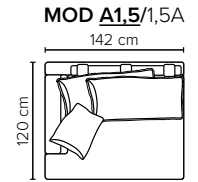

Design your own sofa

bellus®

- SEAT:** Cloud^{plus} System: Pocket springs + HR Foam 35 kg + on top feather mixed with shredded foam
- BACK:** Feather mixed with shredded foam
Loose seat cushions and loose back cushions
- ARMREST:** Foam 25-30 kg

- DECO PILLOWS:** Filling: feather mixed with shredded foam
1 deco pillow per armrest size 50x40 cm
1 deco pillow per corner size 50x40 cm
Note: Loveseat has 1 deco pillow size 50x40 cm
- FRAME:** Plywood + wood + foam 25 kg
- LEG OPTIONS:** No leg choices available for this sofa