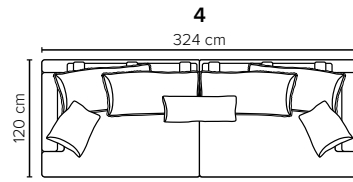

Design your own sofa

bellus®

- SEAT:** Cloud^{plus} System: Pocket springs + HR Foam 35 kg + on top feather mixed with shredded foam
- BACK:** Feather mixed with shredded foam
Loose seat cushions and loose back cushions
- ARMREST:** Foam 25-30 kg

- DECO PILLOWS:** Filling: feather mixed with shredded foam
1 deco pillow per armrest size 50x40 cm
1 deco pillow per corner size 50x40 cm
Note: Loveseat has 1 deco pillow size 50x40 cm
- FRAME:** Plywood + wood + foam 25 kg
- LEG OPTIONS:** No leg choices available for this sofa