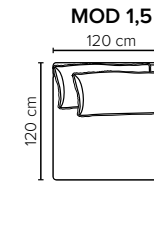

COMBINATIONS

Choose from available sofa models

MODULES

Design your own sofa

bellus®

- **SEAT:** Cloud^{plus} System: Pocket springs + HR Foam 35 kg + on top feather mixed with shredded foam
- **BACK:** Feather mixed with shredded foam
  Loose seat cushions and loose back cushions
- **ARMREST:** Foam 25-30 kg

- **DECO PILLOWS:** Filling: feather mixed with shredded foam
  1 deco pillow per armrest size 50x40 cm
  1 deco pillow per corner size 50x40 cm
  Note: Loveseat has 1 deco pillow size 50x40 cm
- **FRAME:** Plywood + wood + foam 25 kg
- **LEG OPTIONS:** No leg choices available for this sofa