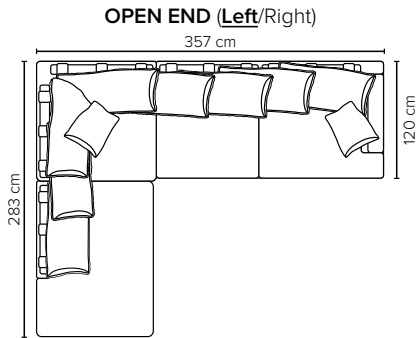

COMBINATIONS

Choose from available sofa models

MODULES

Design your own sofa

bellus®

- **SEAT:** Cloud^{plus} System: Pocket springs + HR Foam 35 kg + on top feather mixed with shredded foam
- **BACK:** Feather mixed with shredded foam
  Loose seat cushions and loose back cushions
- **ARMREST:** Foam 25-30 kg

- **DECO PILLOWS:** Filling: feather mixed with shredded foam
  1 deco pillow per armrest size 50x40 cm
  1 deco pillow per corner size 50x40 cm
  Note: Loveseat has 1 deco pillow size 50x40 cm
- **FRAME:** Plywood + wood + foam 25 kg
- **LEG OPTIONS:** No leg choices available for this sofa