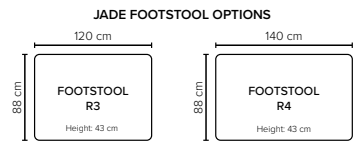

COMBINATIONS

Choose from available sofa models

MODULES

Design your own sofa

bellus®

- **SEAT:** Cloud^{plus} System: Pocket springs + HR Foam 35 kg + on top feather mixed with shredded foam
- **BACK:** Feather mixed with shredded foam
  Loose seat cushions and loose back cushions
- **ARMREST:** Foam 25-30 kg

- **DECO PILLOWS:** Filling: feather mixed with shredded foam
  1 deco pillow per armrest size 50x40 cm
  1 deco pillow per corner size 50x40 cm
  Note: Loveseat has 1 deco pillow size 50x40 cm
- **FRAME:** Plywood + wood + foam 25 kg
- **LEG OPTIONS:** No leg choices available for this sofa