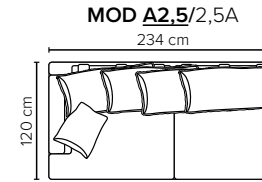

COMBINATIONS

Choose from available sofa models

MODULES

Design your own sofa

bellus®

- **SEAT:** Cloud^{plus} System: Pocket springs + HR Foam 35 kg + on top feather mixed with shredded foam
- **BACK:** Feather mixed with shredded foam
  Loose seat cushions and loose back cushions
- **ARMREST:** Foam 25-30 kg

- **DECO PILLOWS:** Filling: feather mixed with shredded foam
  1 deco pillow per armrest size 50x40 cm
  1 deco pillow per corner size 50x40 cm
  Note: Loveseat has 1 deco pillow size 50x40 cm
- **FRAME:** Plywood + wood + foam 25 kg
- **LEG OPTIONS:** No leg choices available for this sofa