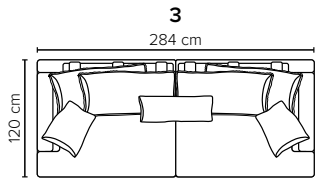

COMBINATIONS

Choose from available sofa models

MODULES

Design your own sofa

bellus®

- **SEAT:** Cloud^{plus} System: Pocket springs + HR Foam 35 kg + on top feather mixed with shredded foam
- **BACK:** Feather mixed with shredded foam
  Loose seat cushions and loose back cushions
- **ARMREST:** Foam 25-30 kg

- **DECO PILLOWS:** Filling: feather mixed with shredded foam
  1 deco pillow per armrest size 50x40 cm
  1 deco pillow per corner size 50x40 cm
  Note: Loveseat has 1 deco pillow size 50x40 cm
- **FRAME:** Plywood + wood + foam 25 kg
- **LEG OPTIONS:** No leg choices available for this sofa