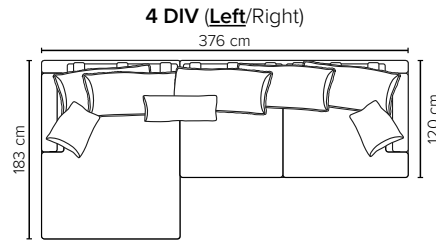

Design your own sofa

bellus®

- SEAT:** Cloud^{plus} System: Pocket springs + HR Foam 35 kg + on top feather mixed with shredded foam
- BACK:** Feather mixed with shredded foam
Loose seat cushions and loose back cushions
- ARMREST:** Foam 25-30 kg

- DECO PILLOWS:** Filling: feather mixed with shredded foam
1 deco pillow per armrest size 50x40 cm
1 deco pillow per corner size 50x40 cm
Note: Loveseat has 1 deco pillow size 50x40 cm
- FRAME:** Plywood + wood + foam 25 kg
- LEG OPTIONS:** No leg choices available for this sofa