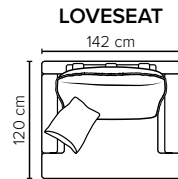

Design your own sofa

bellus®

- SEAT:** Cloud^{plus} System: Pocket springs + HR Foam 35 kg + on top feather mixed with shredded foam
- BACK:** Feather mixed with shredded foam
Loose seat cushions and loose back cushions
- ARMREST:** Foam 25-30 kg

- DECO PILLOWS:** Filling: feather mixed with shredded foam
1 deco pillow per armrest size 50x40 cm
1 deco pillow per corner size 50x40 cm
Note: Loveseat has 1 deco pillow size 50x40 cm
- FRAME:** Plywood + wood + foam 25 kg
- LEG OPTIONS:** No leg choices available for this sofa