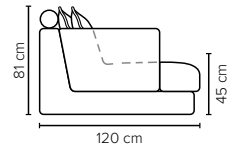

COMBINATIONS

Choose from available sofa models

MODULES

Design your own sofa

bellus®

- **SEAT:** Cloud^{plus} System: Pocket springs + HR Foam 35 kg + on top feather mixed with shredded foam
- **BACK:** Feather mixed with shredded foam
  Loose seat cushions and loose back cushions
- **ARMREST:** Foam 25-30 kg

- **DECO PILLOWS:** Filling: feather mixed with shredded foam
  1 deco pillow per armrest size 50x40 cm
  1 deco pillow per corner size 50x40 cm
  Note: Loveseat has 1 deco pillow size 50x40 cm
- **FRAME:** Plywood + wood + foam 25 kg
- **LEG OPTIONS:** No leg choices available for this sofa