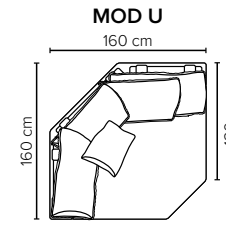

Design your own sofa

bellus®

- SEAT:** Cloud^{plus} System: Pocket springs + HR Foam 35 kg + on top feather mixed with shredded foam
- BACK:** Feather mixed with shredded foam
Loose seat cushions and loose back cushions
- ARMREST:** Foam 25-30 kg

- DECO PILLOWS:** Filling: feather mixed with shredded foam
1 deco pillow per armrest size 50x40 cm
1 deco pillow per corner size 50x40 cm
Note: Loveseat has 1 deco pillow size 50x40 cm
- FRAME:** Plywood + wood + foam 25 kg
- LEG OPTIONS:** No leg choices available for this sofa