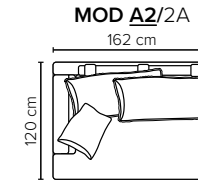

Design your own sofa

bellus®

- SEAT:** Cloud^{plus} System: Pocket springs + HR Foam 35 kg + on top feather mixed with shredded foam
- BACK:** Feather mixed with shredded foam
Loose seat cushions and loose back cushions
- ARMREST:** Foam 25-30 kg

- DECO PILLOWS:** Filling: feather mixed with shredded foam
1 deco pillow per armrest size 50x40 cm
1 deco pillow per corner size 50x40 cm
Note: Loveseat has 1 deco pillow size 50x40 cm
- FRAME:** Plywood + wood + foam 25 kg
- LEG OPTIONS:** No leg choices available for this sofa