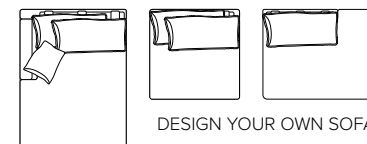

JADE

Quality design, maximum softness

bellus[®]

cloud.
plus

DESIGN YOUR OWN SOFA

COMBINATIONS

Choose from available sofa models

MODULES

Design your own sofa

bellus®

- SEAT:** Cloud^{plus} System: Pocket springs + HR Foam 35 kg + on top feather mixed with shredded foam
- BACK:** Feather mixed with shredded foam
Loose seat cushions and loose back cushions
- ARMREST:** Foam 25-30 kg

- DECO PILLOWS:** Filling: feather mixed with shredded foam
1 deco pillow per armrest size 50x40 cm
1 deco pillow per corner size 50x40 cm
Note: Loveseat has 1 deco pillow size 50x40 cm
- FRAME:** Plywood + wood + foam 25 kg
- LEG OPTIONS:** No leg choices available for this sofa