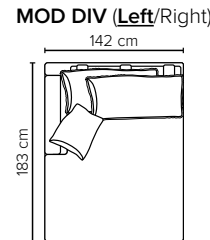

COMBINATIONS

Choose from available sofa models

MODULES

Design your own sofa

bellus®

- **SEAT:** Cloud^{plus} System: Pocket springs + HR Foam 35 kg + on top feather mixed with shredded foam
- **BACK:** Feather mixed with shredded foam
  Loose seat cushions and loose back cushions
- **ARMREST:** Foam 25-30 kg

- **DECO PILLOWS:** Filling: feather mixed with shredded foam
  1 deco pillow per armrest size 50x40 cm
  1 deco pillow per corner size 50x40 cm
  Note: Loveseat has 1 deco pillow size 50x40 cm
- **FRAME:** Plywood + wood + foam 25 kg
- **LEG OPTIONS:** No leg choices available for this sofa