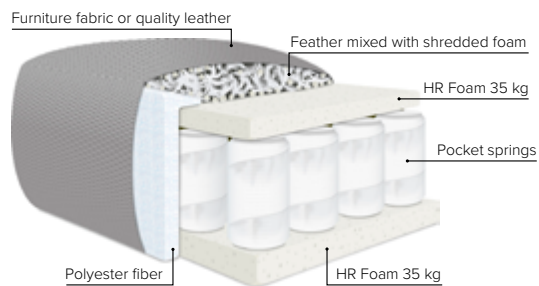

JADE

Quality design, maximum softness

bellus[®]

cloud.
plus

DESIGN YOUR OWN SOFA

COMBINATIONS

Choose from available sofa models

MODULES

Design your own sofa

bellus®

- SEAT:** Cloud^{plus} System: Pocket springs + HR Foam 35 kg + on top feather mixed with shredded foam
- BACK:** Feather mixed with shredded foam
Loose seat cushions and loose back cushions
- ARMREST:** Foam 25-30 kg

- DECO PILLOWS:** Filling: feather mixed with shredded foam
1 deco pillow per armrest size 50x40 cm
1 deco pillow per corner size 50x40 cm
Note: Loveseat has 1 deco pillow size 50x40 cm
- FRAME:** Plywood + wood + foam 25 kg
- LEG OPTIONS:** No leg choices available for this sofa