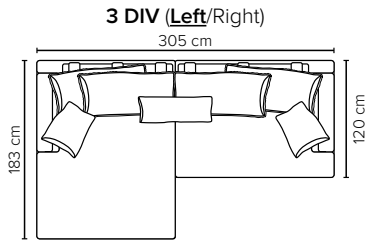

Design your own sofa

bellus®

- SEAT:** Cloud^{plus} System: Pocket springs + HR Foam 35 kg + on top feather mixed with shredded foam
- BACK:** Feather mixed with shredded foam
Loose seat cushions and loose back cushions
- ARMREST:** Foam 25-30 kg

- DECO PILLOWS:** Filling: feather mixed with shredded foam
1 deco pillow per armrest size 50x40 cm
1 deco pillow per corner size 50x40 cm
Note: Loveseat has 1 deco pillow size 50x40 cm
- FRAME:** Plywood + wood + foam 25 kg
- LEG OPTIONS:** No leg choices available for this sofa