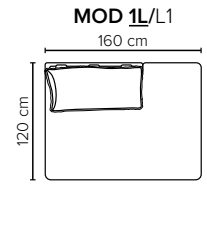

COMBINATIONS

Choose from available sofa models

MODULES

Design your own sofa

bellus®

- **SEAT:** Cloud^{plus} System: Pocket springs + HR Foam 35 kg + on top feather mixed with shredded foam
- **BACK:** Feather mixed with shredded foam
  Loose seat cushions and loose back cushions
- **ARMREST:** Foam 25-30 kg

- **DECO PILLOWS:** Filling: feather mixed with shredded foam
  1 deco pillow per armrest size 50x40 cm
  1 deco pillow per corner size 50x40 cm
  Note: Loveseat has 1 deco pillow size 50x40 cm
- **FRAME:** Plywood + wood + foam 25 kg
- **LEG OPTIONS:** No leg choices available for this sofa