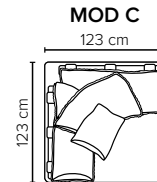

Design your own sofa

bellus®

- SEAT:** Cloud^{plus} System: Pocket springs + HR Foam 35 kg + on top feather mixed with shredded foam
- BACK:** Feather mixed with shredded foam
Loose seat cushions and loose back cushions
- ARMREST:** Foam 25-30 kg

- DECO PILLOWS:** Filling: feather mixed with shredded foam
1 deco pillow per armrest size 50x40 cm
1 deco pillow per corner size 50x40 cm
Note: Loveseat has 1 deco pillow size 50x40 cm
- FRAME:** Plywood + wood + foam 25 kg
- LEG OPTIONS:** No leg choices available for this sofa