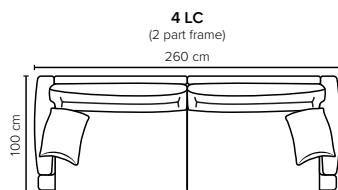

- SEAT:** HR Foam 35 kg + ERX Foam 40 kg covered with 200 g fiber
- BACK:** Siliconized polyester fiber mixed with shredded foam
Loose seat cushions and loose back cushions
- ARMREST:** Foam 25-30 kg

- DECO PILLOWS:** 1 deco pillow per armrest size 45x45 cm
1 deco pillow per corner size 45x45 cm
- FRAME:** Plywood + wood
No-Sag springs
- LEG OPTIONS:** No leg choices available for this sofa