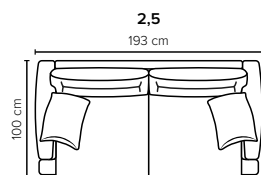

- SEAT:** HR Foam 35 kg + ERX Foam 40 kg covered with 200 g fiber
- BACK:** Siliconized polyester fiber mixed with shredded foam
Loose seat cushions and loose back cushions
- ARMREST:** Foam 25-30 kg

- DECO PILLOWS:** 1 deco pillow per armrest size 45x45 cm
1 deco pillow per corner size 45x45 cm
- FRAME:** Plywood + wood
No-Sag springs
- LEG OPTIONS:** No leg choices available for this sofa