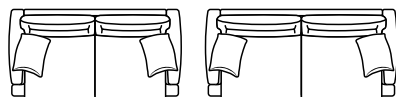

AMBER

The glowing feeling of relaxation

bellus®

CHOOSE YOUR OWN COMBINATIONS