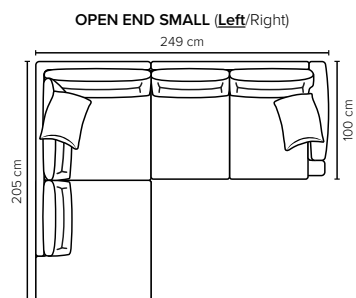

- SEAT:** HR Foam 35 kg + ERX Foam 40 kg covered with 200 g fiber
- BACK:** Siliconized polyester fiber mixed with shredded foam
Loose seat cushions and loose back cushions
- ARMREST:** Foam 25-30 kg

- DECO PILLOWS:** 1 deco pillow per armrest size 45x45 cm
1 deco pillow per corner size 45x45 cm
- FRAME:** Plywood + wood
No-Sag springs
- LEG OPTIONS:** No leg choices available for this sofa