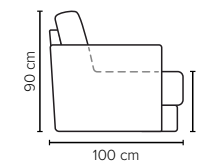

- SEAT:** HR Foam 35 kg + ERX Foam 40 kg covered with 200 g fiber
- BACK:** Siliconized polyester fiber mixed with shredded foam
Loose seat cushions and loose back cushions
- ARMREST:** Foam 25-30 kg

- DECO PILLOWS:** 1 deco pillow per armrest size 45x45 cm
1 deco pillow per corner size 45x45 cm
- FRAME:** Plywood + wood
No-Sag springs
- LEG OPTIONS:** No leg choices available for this sofa