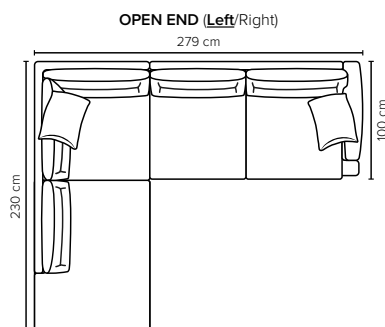

- SEAT:** HR Foam 35 kg + ERX Foam 40 kg covered with 200 g fiber
- BACK:** Siliconized polyester fiber mixed with shredded foam
Loose seat cushions and loose back cushions
- ARMREST:** Foam 25-30 kg

- DECO PILLOWS:** 1 deco pillow per armrest size 45x45 cm
1 deco pillow per corner size 45x45 cm
- FRAME:** Plywood + wood
No-Sag springs
- LEG OPTIONS:** No leg choices available for this sofa