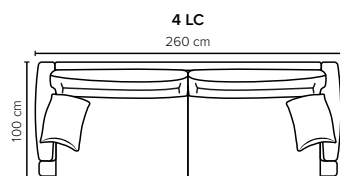

- SEAT:** HR Foam 35 kg + ERX Foam 40 kg covered with 200 g fiber
- BACK:** Siliconized polyester fiber mixed with shredded foam
Loose seat cushions and loose back cushions
- ARMREST:** Foam 25-30 kg

- DECO PILLOWS:** 1 deco pillow per armrest size 45x45 cm
1 deco pillow per corner size 45x45 cm
- FRAME:** Plywood + wood
No-Sag springs
- LEG OPTIONS:** No leg choices available for this sofa