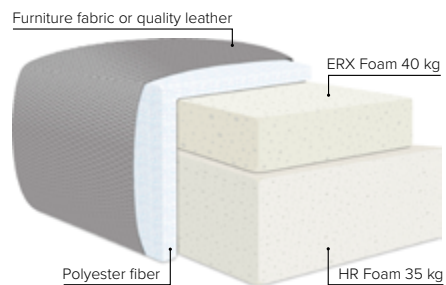

AMBER

The glowing feeling of relaxation

bellus®

CHOOSE YOUR OWN COMBINATIONS

A CHOICE OF FABRICS AND LEATHERS

COMBINATIONS

Choose from available sofa models

bellus®

- SEAT:** HR Foam 35 kg + ERX Foam 40 kg covered with 200 g fiber
- BACK:** Siliconized polyester fiber mixed with shredded foam
Loose seat cushions and loose back cushions
- ARMREST:** Foam 25-30 kg

- DECO PILLOWS:** 1 deco pillow per armrest size 45x45 cm
1 deco pillow per corner size 45x45 cm
- FRAME:** Plywood + wood
No-Sag springs
- LEG OPTIONS:** No leg choices available for this sofa