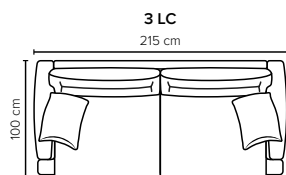

- SEAT:** HR Foam 35 kg + ERX Foam 40 kg covered with 200 g fiber
- BACK:** Siliconized polyester fiber mixed with shredded foam
Loose seat cushions and loose back cushions
- ARMREST:** Foam 25-30 kg

- DECO PILLOWS:** 1 deco pillow per armrest size 45x45 cm
1 deco pillow per corner size 45x45 cm
- FRAME:** Plywood + wood
No-Sag springs
- LEG OPTIONS:** No leg choices available for this sofa