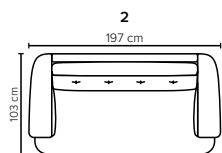

### CEDAR FOOTSTOOL OPTIONS

Footstool height: 42 cm

- SEAT:** Cloud System: Pocket springs + HR Foam 35 kg covered with memory foam and 200 g fiber
- BACK:** HR Foam 25 kg covered with siliconized polyester fiber in separate bags with channels  
Fixed seat cushions and fixed back cushions