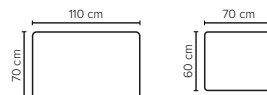

### CEDAR FOOTSTOOL OPTIONS

Footstool height: 42 cm

- SEAT:** Cloud System: Pocket springs + HR Foam 35 kg covered with memory foam and 200 g fiber
- BACK:** HR Foam 25 kg covered with siliconized polyester fiber in separate bags with channels  
Fixed seat cushions and fixed back cushions