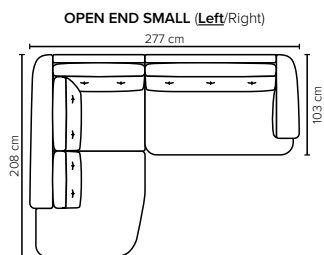

### CEDAR FOOTSTOOL OPTIONS

Footstool height: 42 cm

- SEAT:** Cloud System: Pocket springs + HR Foam 35 kg covered with memory foam and 200 g fiber
- BACK:** HR Foam 25 kg covered with siliconized polyester fiber in separate bags with channels  
Fixed seat cushions and fixed back cushions