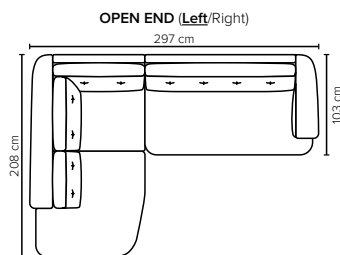

### CEDAR FOOTSTOOL OPTIONS

Footstool height: 42 cm

- SEAT:** Cloud System: Pocket springs + HR Foam 35 kg covered with memory foam and 200 g fiber
- BACK:** HR Foam 25 kg covered with siliconized polyester fiber in separate bags with channels  
Fixed seat cushions and fixed back cushions