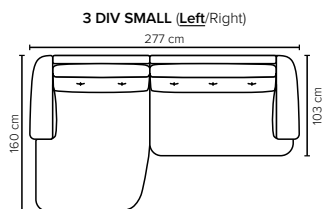

### CEDAR FOOTSTOOL OPTIONS

Footstool height: 42 cm

- SEAT:** Cloud System: Pocket springs + HR Foam 35 kg covered with memory foam and 200 g fiber
- BACK:** HR Foam 25 kg covered with siliconized polyester fiber in separate bags with channels  
Fixed seat cushions and fixed back cushions