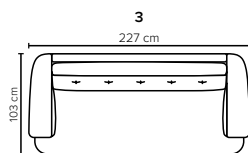

### CEDAR FOOTSTOOL OPTIONS

Footstool height: 42 cm

- SEAT:** Cloud System: Pocket springs + HR Foam 35 kg covered with memory foam and 200 g fiber
- BACK:** HR Foam 25 kg covered with siliconized polyester fiber in separate bags with channels  
Fixed seat cushions and fixed back cushions