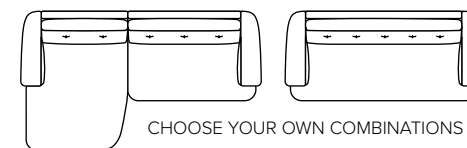

CEDAR

Settle into style

bellus®

cloud.