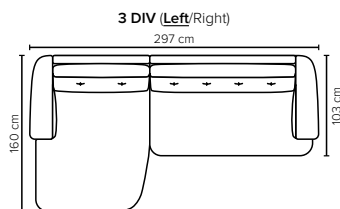

### CEDAR FOOTSTOOL OPTIONS

Footstool height: 42 cm

- SEAT:** Cloud System: Pocket springs + HR Foam 35 kg covered with memory foam and 200 g fiber
- BACK:** HR Foam 25 kg covered with siliconized polyester fiber in separate bags with channels  
Fixed seat cushions and fixed back cushions