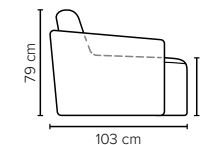

### CEDAR FOOTSTOOL OPTIONS

Footstool height: 42 cm

- SEAT:** Cloud System: Pocket springs + HR Foam 35 kg covered with memory foam and 200 g fiber
- BACK:** HR Foam 25 kg covered with siliconized polyester fiber in separate bags with channels  
Fixed seat cushions and fixed back cushions