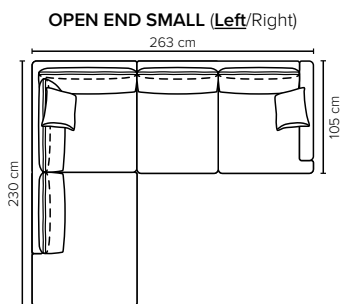

COMBINATIONS

Choose from available sofa models

bellus®

SEAT: **STANDARD: Cloud System:** Pocket springs + HR Foam 35 kg covered with memory foam and 200 g fiber
OPTIONAL: CloudPlus System: Pocket springs + HR Foam 35 kg + on top feather mixed with shredded foam

BACK: Siliconized polyester fiber
Loose seat cushions and loose back cushions

ARMREST: Foam 25-30 kg

DECO PILLOWS: 1 deco pillow per armrest size 40x40 cm
1 deco pillow per corner size 40x40 cm

FRAME: Plywood + wood + foam 25 kg

LEG OPTIONS: No leg choices available for this sofa