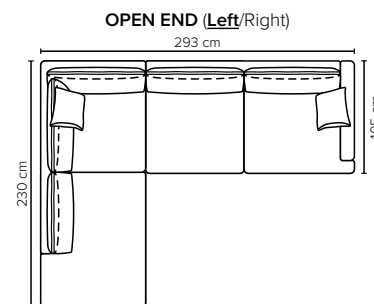

COMBINATIONS

Choose from available sofa models

bellus®

SEAT: **STANDARD: Cloud System:** Pocket springs + HR Foam 35 kg covered with memory foam and 200 g fiber
OPTIONAL: CloudPlus System: Pocket springs + HR Foam 35 kg + on top feather mixed with shredded foam

BACK: Siliconized polyester fiber
Loose seat cushions and loose back cushions

ARMREST: Foam 25-30 kg

DECO PILLOWS: 1 deco pillow per armrest size 40x40 cm
1 deco pillow per corner size 40x40 cm

FRAME: Plywood + wood + foam 25 kg

LEG OPTIONS: No leg choices available for this sofa