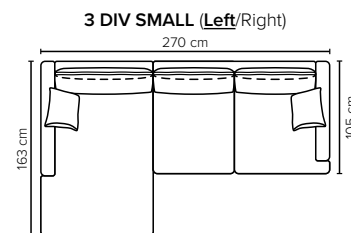

COMBINATIONS

Choose from available sofa models

bellus®

SEAT: **STANDARD: Cloud System:** Pocket springs + HR Foam 35 kg covered with memory foam and 200 g fiber
OPTIONAL: CloudPlus System: Pocket springs + HR Foam 35 kg + on top feather mixed with shredded foam

BACK: Siliconized polyester fiber
Loose seat cushions and loose back cushions

ARMREST: Foam 25-30 kg

DECO PILLOWS: 1 deco pillow per armrest size 40x40 cm
1 deco pillow per corner size 40x40 cm

FRAME: Plywood + wood + foam 25 kg

LEG OPTIONS: No leg choices available for this sofa