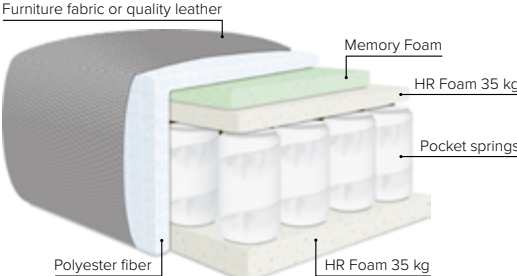

PIAVE

Spacious and soft surfaces that make you want to stay for one moment more

bellus®

cloud.

COMBINATIONS

Choose from available sofa models

bellus®

SEAT: **STANDARD: Cloud System:** Pocket springs + HR Foam 35 kg covered with memory foam and 200 g fiber
OPTIONAL: CloudPlus System: Pocket springs + HR Foam 35 kg + on top feather mixed with shredded foam

BACK: Siliconized polyester fiber
 Loose seat cushions and loose back cushions

ARMREST: Foam 25-30 kg

DECO PILLOWS: 1 deco pillow per armrest size 40x40 cm
 1 deco pillow per corner size 40x40 cm

FRAME: Plywood + wood + foam 25 kg