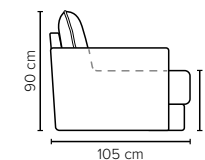

COMBINATIONS

Choose from available sofa models

bellus®

SEAT: **STANDARD: Cloud System:** Pocket springs + HR Foam 35 kg covered with memory foam and 200 g fiber
OPTIONAL: CloudPlus System: Pocket springs + HR Foam 35 kg + on top feather mixed with shredded foam

BACK: Siliconized polyester fiber
Loose seat cushions and loose back cushions

ARMREST: Foam 25-30 kg

DECO PILLOWS: 1 deco pillow per armrest size 40x40 cm
1 deco pillow per corner size 40x40 cm

FRAME: Plywood + wood + foam 25 kg

LEG OPTIONS: No leg choices available for this sofa