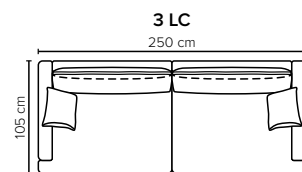

PIAVE

Spacious and soft surfaces that make you want to stay for one moment more

bellus®

cloud.

COMBINATIONS

Choose from available sofa models

bellus®

SEAT: **STANDARD: Cloud System:** Pocket springs + HR Foam 35 kg covered with memory foam and 200 g fiber
OPTIONAL: CloudPlus System: Pocket springs + HR Foam 35 kg + on top feather mixed with shredded foam

BACK: Siliconized polyester fiber
 Loose seat cushions and loose back cushions

ARMREST: Foam 25-30 kg

DECO PILLOWS: 1 deco pillow per armrest size 40x40 cm
 1 deco pillow per corner size 40x40 cm

FRAME: Plywood + wood + foam 25 kg