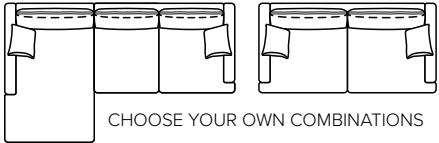

PIAVE

Spacious and soft surfaces that make you want to stay for one moment more

bellus®

cloud.

COMBINATIONS

Choose from available sofa models

bellus®

SEAT: **STANDARD: Cloud System:** Pocket springs + HR Foam 35 kg covered with memory foam and 200 g fiber
OPTIONAL: CloudPlus System: Pocket springs + HR Foam 35 kg + on top feather mixed with shredded foam

BACK: Siliconized polyester fiber
 Loose seat cushions and loose back cushions

ARMREST: Foam 25-30 kg

DECO PILLOWS: 1 deco pillow per armrest size 40x40 cm
 1 deco pillow per corner size 40x40 cm

FRAME: Plywood + wood + foam 25 kg