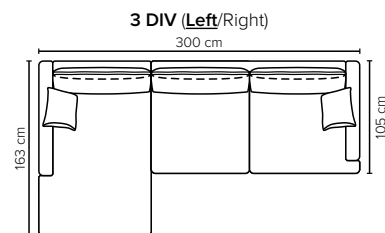

COMBINATIONS

Choose from available sofa models

bellus®

SEAT: **STANDARD: Cloud System:** Pocket springs + HR Foam 35 kg covered with memory foam and 200 g fiber
OPTIONAL: CloudPlus System: Pocket springs + HR Foam 35 kg + on top feather mixed with shredded foam

BACK: Siliconized polyester fiber
Loose seat cushions and loose back cushions

ARMREST: Foam 25-30 kg

DECO PILLOWS: 1 deco pillow per armrest size 40x40 cm
1 deco pillow per corner size 40x40 cm

FRAME: Plywood + wood + foam 25 kg

LEG OPTIONS: No leg choices available for this sofa