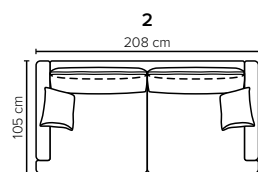

COMBINATIONS

Choose from available sofa models

bellus®

SEAT: **STANDARD: Cloud System:** Pocket springs + HR Foam 35 kg covered with memory foam and 200 g fiber
OPTIONAL: CloudPlus System: Pocket springs + HR Foam 35 kg + on top feather mixed with shredded foam

BACK: Siliconized polyester fiber
Loose seat cushions and loose back cushions

ARMREST: Foam 25-30 kg

DECO PILLOWS: 1 deco pillow per armrest size 40x40 cm
1 deco pillow per corner size 40x40 cm

FRAME: Plywood + wood + foam 25 kg

LEG OPTIONS: No leg choices available for this sofa