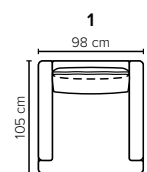

COMBINATIONS

Choose from available sofa models

bellus®

SEAT: **STANDARD: Cloud System:** Pocket springs + HR Foam 35 kg covered with memory foam and 200 g fiber
OPTIONAL: CloudPlus System: Pocket springs + HR Foam 35 kg + on top feather mixed with shredded foam

BACK: Siliconized polyester fiber
Loose seat cushions and loose back cushions

ARMREST: Foam 25-30 kg

DECO PILLOWS: 1 deco pillow per armrest size 40x40 cm
1 deco pillow per corner size 40x40 cm

FRAME: Plywood + wood + foam 25 kg

LEG OPTIONS: No leg choices available for this sofa