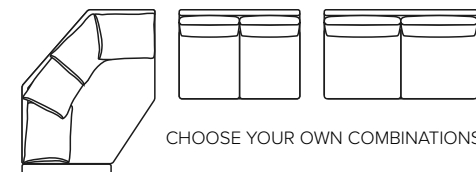

cloud.

CHOOSE YOUR OWN COMBINATIONS

**SEAT:** Cloud System: Pocket springs + HR Foam 35 kg covered with memory foam and 200 g fiber

**BACK:** Silicized polyester fiber  
Loose seat cushions and loose back cushions

**ARMREST:** Foam 25 kg

**DECO PILLOWS:** 1 deco pillow per armrest size 40x40 cm (available for fabric sofas)  
1 deco pillow per corner 40x40 cm

**FRAME:** Plywood + wood  
No-Sag springs

**LEG OPTIONS:** Standard: Leg 53 (metal, h: 13 cm)  
Optional: Leg 1 (wooden, h: 11 cm)

All measurements are approximate, +/- 3 cm. Sofa height measured with leg 53. Please visit [www.bellus.com](http://www.bellus.com) for the latest product versions.