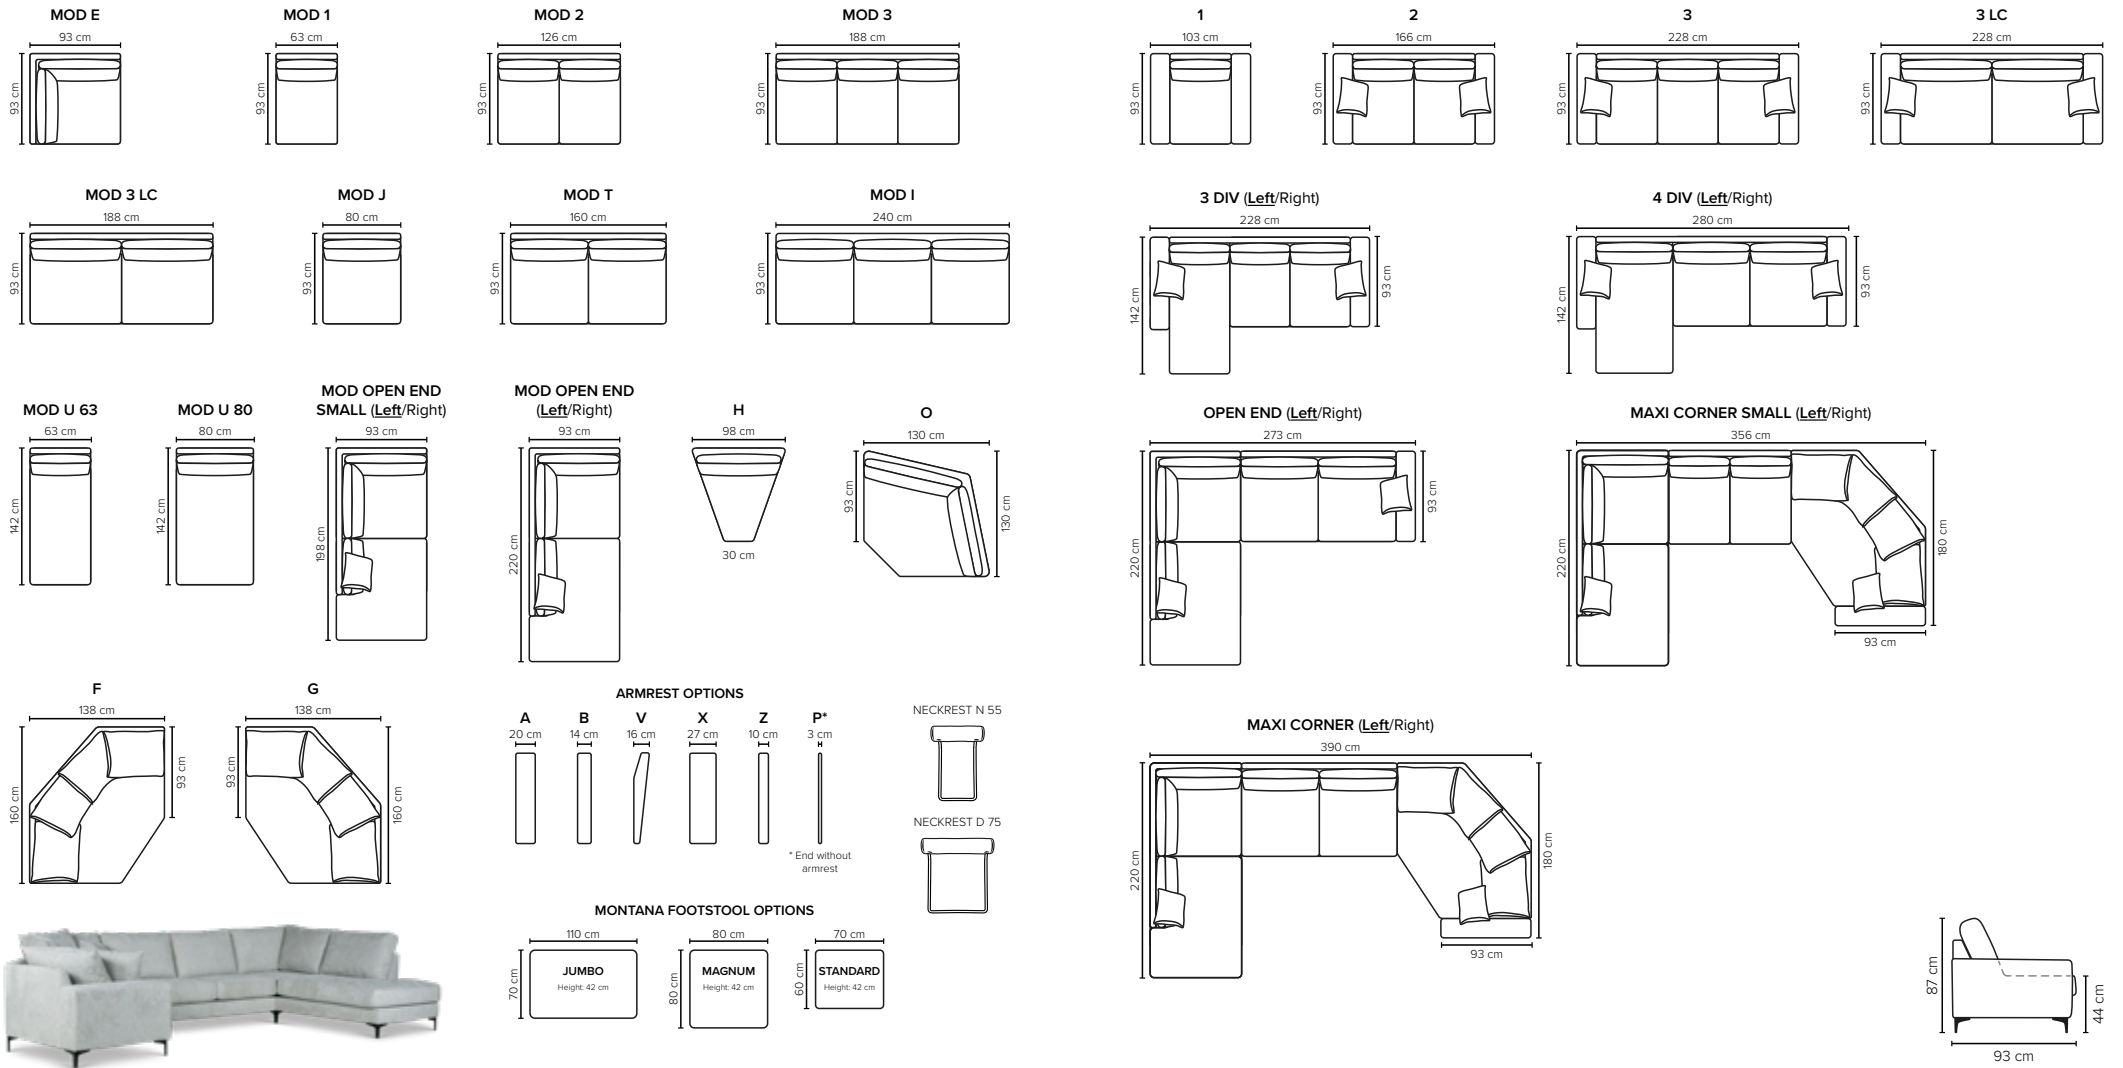

SEAT: Cloud System: Pocket springs + HR Foam 35 kg covered with memory foam and 200 g fiber

BACK: Silicized polyester fiber
Loose seat cushions and loose back cushions

ARMREST: Foam 25 kg

DECO PILLOWS: 1 deco pillow per armrest size 40x40 cm (available for fabric sofas)
1 deco pillow per corner 40x40 cm

FRAME: Plywood + wood
No-Sag springs

LEG OPTIONS: Standard: Leg 53 (metal, h: 13 cm)
Optional: Leg 1 (wooden, h: 11 cm)