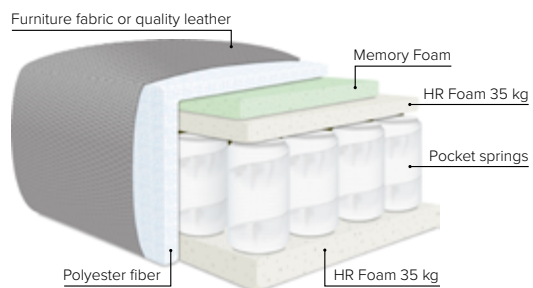

cloud.

CHOOSE YOUR OWN COMBINATIONS

**SEAT:** Cloud System: Pocket springs + HR Foam 35 kg covered with memory foam and 200 g fiber

**BACK:** Silicized polyester fiber  
Loose seat cushions and loose back cushions

**ARMREST:** Foam 25 kg

**DECO PILLOWS:** 1 deco pillow per armrest size 40x40 cm (available for fabric sofas)  
1 deco pillow per corner 40x40 cm

**FRAME:** Plywood + wood  
No-Sag springs

**LEG OPTIONS:** Standard: Leg 53 (metal, h: 13 cm)  
Optional: Leg 1 (wooden, h: 11 cm)

All measurements are approximate, +/- 3 cm. Sofa height measured with leg 53. Please visit [www.bellus.com](http://www.bellus.com) for the latest product versions.