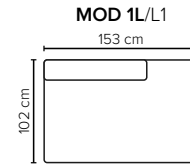

COMBINATIONS

Choose from available sofa models

MODULES

Design your own sofa

bellus®