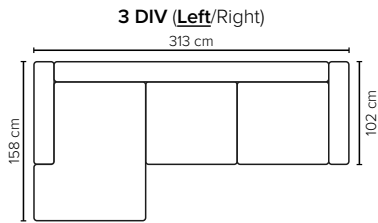

COMBINATIONS

Choose from available sofa models

MODULES

Design your own sofa

bellus®