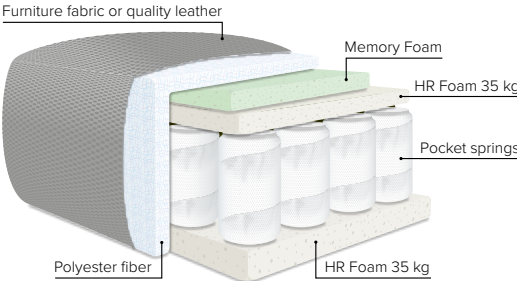

# MATEO

Built to last, packed with character

bellus®

cloud.

# MODULES

Design your own sofa

bellus®

- SEAT:** Cloud System: Pocket springs + HR Foam 35 kg covered with memory foam and 200 g fiber
- BACK:** Silicized polyester fiber  
Fixed seat cushions and loose back cushions
- ARMREST:** Foam 25-30 kg