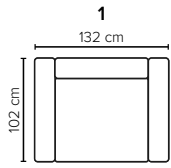

COMBINATIONS

Choose from available sofa models

MODULES

Design your own sofa

bellus®