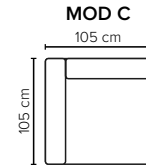

COMBINATIONS

Choose from available sofa models

MODULES

Design your own sofa

bellus®