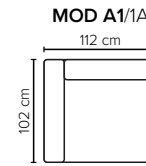

COMBINATIONS

Choose from available sofa models

MODULES

Design your own sofa

bellus®