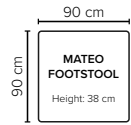

COMBINATIONS

Choose from available sofa models

MODULES

Design your own sofa

bellus®