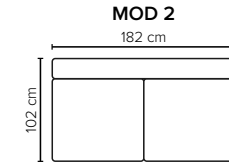

COMBINATIONS

Choose from available sofa models

MODULES

Design your own sofa

bellus®