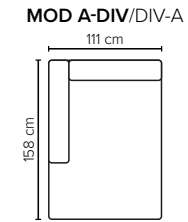

COMBINATIONS

Choose from available sofa models

MODULES

Design your own sofa

bellus®