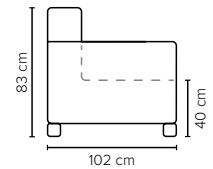

COMBINATIONS

Choose from available sofa models

MODULES

Design your own sofa

bellus®