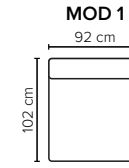

COMBINATIONS

Choose from available sofa models

MODULES

Design your own sofa

bellus®