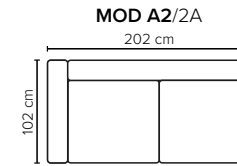

COMBINATIONS

Choose from available sofa models

MODULES

Design your own sofa

bellus®