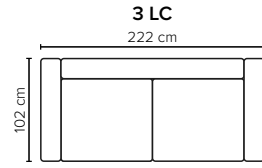

COMBINATIONS

Choose from available sofa models

MODULES

Design your own sofa

bellus®