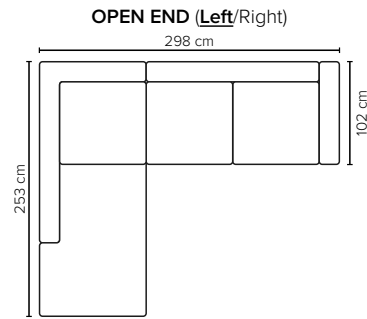

COMBINATIONS

Choose from available sofa models

MODULES

Design your own sofa

bellus®