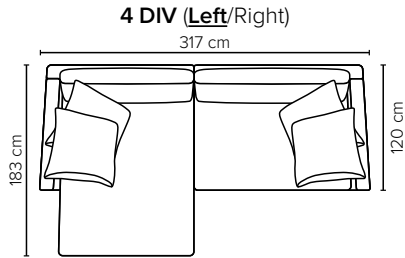

LODGE

It's leisure time at home

bellus®

cloud.
plus

COMBINATIONS

Choose from available sofa models

bellus®

- SEAT:** Cloud^{plus} System: Pocket springs + HR Foam 35 kg + on top feather mixed with shredded foam
- BACK:** Siliconized polyester fiber
Loose seat cushions and loose back cushions
- ARMREST:** Foam 25-30 kg

- DECO PILLOWS:** Filling: feather mixed with shredded foam
2 deco pillows per armrest size 70x75 cm
2 deco pillows per corner size 70x75 cm
Note: Loveseat has 1 deco pillow size 70x75 cm
- FRAME:** Plywood + wood + foam 25 kg
- LEG OPTIONS:** No leg choices available for this sofa