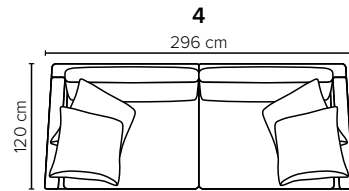

LODGE

It's leisure time at home

bellus®

cloud.
plus

COMBINATIONS

Choose from available sofa models

bellus®

- SEAT:** Cloud^{plus} System: Pocket springs + HR Foam 35 kg + on top feather mixed with shredded foam
- BACK:** Siliconized polyester fiber
Loose seat cushions and loose back cushions
- ARMREST:** Foam 25-30 kg

- DECO PILLOWS:** Filling: feather mixed with shredded foam
2 deco pillows per armrest size 70x75 cm
2 deco pillows per corner size 70x75 cm
Note: Loveseat has 1 deco pillow size 70x75 cm
- FRAME:** Plywood + wood + foam 25 kg
- LEG OPTIONS:** No leg choices available for this sofa