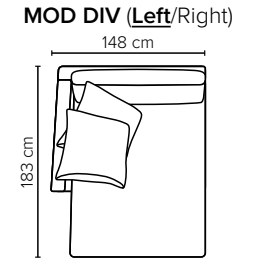

LODGE

It's leisure time at home

bellus®

cloud.
plus

COMBINATIONS

Choose from available sofa models

bellus®

- SEAT:** Cloud^{plus} System: Pocket springs + HR Foam 35 kg + on top feather mixed with shredded foam
- BACK:** Siliconized polyester fiber
Loose seat cushions and loose back cushions
- ARMREST:** Foam 25-30 kg

- DECO PILLOWS:** Filling: feather mixed with shredded foam
2 deco pillows per armrest size 70x75 cm
2 deco pillows per corner size 70x75 cm
Note: Loveseat has 1 deco pillow size 70x75 cm
- FRAME:** Plywood + wood + foam 25 kg
- LEG OPTIONS:** No leg choices available for this sofa