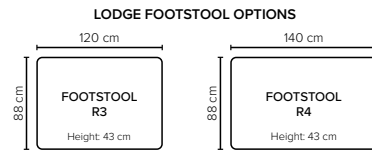

COMBINATIONS

Choose from available sofa models

bellus®

1. **SEAT:** Cloud^{plus} System: Pocket springs + HR Foam 35 kg + on top feather mixed with shredded foam
2. **BACK:** Siliconized polyester fiber
   Loose seat cushions and loose back cushions
3. **ARMREST:** Foam 25-30 kg

1. **DECO PILLOWS:** Filling: feather mixed with shredded foam
   2 deco pillows per armrest size 70x75 cm
   2 deco pillows per corner size 70x75 cm
   Note: Loveseat has 1 deco pillow size 70x75 cm
2. **FRAME:** Plywood + wood + foam 25 kg
3. **LEG OPTIONS:** No leg choices available for this sofa