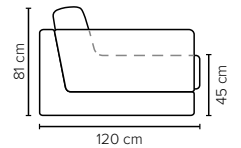

COMBINATIONS

Choose from available sofa models

bellus®

1. **SEAT:** Cloud^{plus} System: Pocket springs + HR Foam 35 kg + on top feather mixed with shredded foam
2. **BACK:** Siliconized polyester fiber
   Loose seat cushions and loose back cushions
3. **ARMREST:** Foam 25-30 kg

1. **DECO PILLOWS:** Filling: feather mixed with shredded foam
   2 deco pillows per armrest size 70x75 cm
   2 deco pillows per corner size 70x75 cm
   Note: Loveseat has 1 deco pillow size 70x75 cm
2. **FRAME:** Plywood + wood + foam 25 kg
3. **LEG OPTIONS:** No leg choices available for this sofa