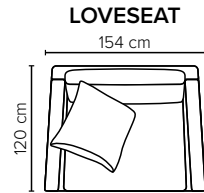

LODGE

It's leisure time at home

bellus®

cloud.
plus

COMBINATIONS

Choose from available sofa models

bellus®

- SEAT:** Cloud^{plus} System: Pocket springs + HR Foam 35 kg + on top feather mixed with shredded foam
- BACK:** Siliconized polyester fiber
Loose seat cushions and loose back cushions
- ARMREST:** Foam 25-30 kg

- DECO PILLOWS:** Filling: feather mixed with shredded foam
2 deco pillows per armrest size 70x75 cm
2 deco pillows per corner size 70x75 cm
Note: Loveseat has 1 deco pillow size 70x75 cm
- FRAME:** Plywood + wood + foam 25 kg
- LEG OPTIONS:** No leg choices available for this sofa