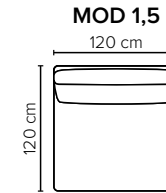

LODGE

It's leisure time at home

bellus®

cloud.
plus

COMBINATIONS

Choose from available sofa models

bellus®

- SEAT:** Cloud^{plus} System: Pocket springs + HR Foam 35 kg + on top feather mixed with shredded foam
- BACK:** Siliconized polyester fiber
Loose seat cushions and loose back cushions
- ARMREST:** Foam 25-30 kg

- DECO PILLOWS:** Filling: feather mixed with shredded foam
2 deco pillows per armrest size 70x75 cm
2 deco pillows per corner size 70x75 cm
Note: Loveseat has 1 deco pillow size 70x75 cm
- FRAME:** Plywood + wood + foam 25 kg
- LEG OPTIONS:** No leg choices available for this sofa