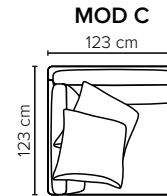

LODGE

It's leisure time at home

bellus®

cloud.
plus

COMBINATIONS

Choose from available sofa models

bellus®

- SEAT:** Cloud^{plus} System: Pocket springs + HR Foam 35 kg + on top feather mixed with shredded foam
- BACK:** Siliconized polyester fiber
Loose seat cushions and loose back cushions
- ARMREST:** Foam 25-30 kg

- DECO PILLOWS:** Filling: feather mixed with shredded foam
2 deco pillows per armrest size 70x75 cm
2 deco pillows per corner size 70x75 cm
Note: Loveseat has 1 deco pillow size 70x75 cm
- FRAME:** Plywood + wood + foam 25 kg
- LEG OPTIONS:** No leg choices available for this sofa