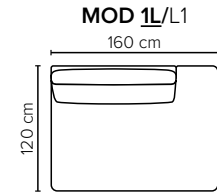

LODGE

It's leisure time at home

bellus®

cloud.
plus

COMBINATIONS

Choose from available sofa models

bellus®

- SEAT:** Cloud^{plus} System: Pocket springs + HR Foam 35 kg + on top feather mixed with shredded foam
- BACK:** Siliconized polyester fiber
Loose seat cushions and loose back cushions
- ARMREST:** Foam 25-30 kg

- DECO PILLOWS:** Filling: feather mixed with shredded foam
2 deco pillows per armrest size 70x75 cm
2 deco pillows per corner size 70x75 cm
Note: Loveseat has 1 deco pillow size 70x75 cm
- FRAME:** Plywood + wood + foam 25 kg
- LEG OPTIONS:** No leg choices available for this sofa