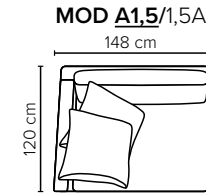

LODGE

It's leisure time at home

bellus®

cloud.
plus

COMBINATIONS

Choose from available sofa models

bellus®

- SEAT:** Cloud^{plus} System: Pocket springs + HR Foam 35 kg + on top feather mixed with shredded foam
- BACK:** Siliconized polyester fiber
Loose seat cushions and loose back cushions
- ARMREST:** Foam 25-30 kg

- DECO PILLOWS:** Filling: feather mixed with shredded foam
2 deco pillows per armrest size 70x75 cm
2 deco pillows per corner size 70x75 cm
Note: Loveseat has 1 deco pillow size 70x75 cm
- FRAME:** Plywood + wood + foam 25 kg
- LEG OPTIONS:** No leg choices available for this sofa