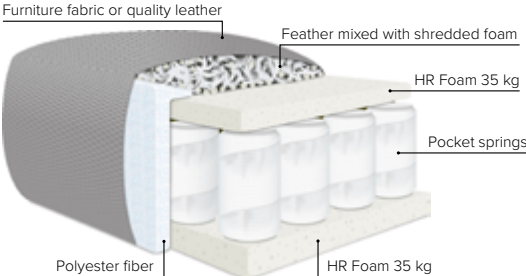

LODGE

It's leisure time at home

bellus®

cloud.
plus

COMBINATIONS

Choose from available sofa models

bellus®

- SEAT:** Cloud^{plus} System: Pocket springs + HR Foam 35 kg + on top feather mixed with shredded foam
- BACK:** Siliconized polyester fiber
Loose seat cushions and loose back cushions
- ARMREST:** Foam 25-30 kg

- DECO PILLOWS:** Filling: feather mixed with shredded foam
2 deco pillows per armrest size 70x75 cm
2 deco pillows per corner size 70x75 cm
Note: Loveseat has 1 deco pillow size 70x75 cm
- FRAME:** Plywood + wood + foam 25 kg
- LEG OPTIONS:** No leg choices available for this sofa