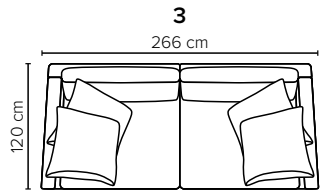

LODGE

It's leisure time at home

bellus®

cloud.
plus

COMBINATIONS

Choose from available sofa models

bellus®

- SEAT:** Cloud^{plus} System: Pocket springs + HR Foam 35 kg + on top feather mixed with shredded foam
- BACK:** Siliconized polyester fiber
Loose seat cushions and loose back cushions
- ARMREST:** Foam 25-30 kg

- DECO PILLOWS:** Filling: feather mixed with shredded foam
2 deco pillows per armrest size 70x75 cm
2 deco pillows per corner size 70x75 cm
Note: Loveseat has 1 deco pillow size 70x75 cm
- FRAME:** Plywood + wood + foam 25 kg
- LEG OPTIONS:** No leg choices available for this sofa