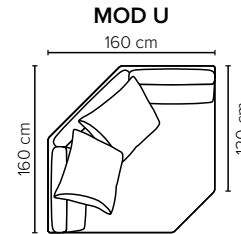

LODGE

It's leisure time at home

bellus®

cloud.
plus

COMBINATIONS

Choose from available sofa models

bellus®

- SEAT:** Cloud^{plus} System: Pocket springs + HR Foam 35 kg + on top feather mixed with shredded foam
- BACK:** Siliconized polyester fiber
Loose seat cushions and loose back cushions
- ARMREST:** Foam 25-30 kg

- DECO PILLOWS:** Filling: feather mixed with shredded foam
2 deco pillows per armrest size 70x75 cm
2 deco pillows per corner size 70x75 cm
Note: Loveseat has 1 deco pillow size 70x75 cm
- FRAME:** Plywood + wood + foam 25 kg
- LEG OPTIONS:** No leg choices available for this sofa