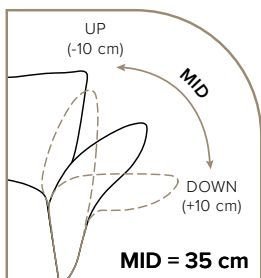

All measurements are given with armrest in MID position.
Sofa width varies by +/- 10 cm per armrest, depending on the position of the armrest.

All measurements are approximate, +/- 5 cm.
Please visit www.bellus.com for the latest product versions.

MOD CORNER

MOD 100

MOD 120

MOD 140

MOD 160

MOD ARM 100/100 ARM

MOD ARM 120/120 ARM

MOD ARM 140/140 ARM