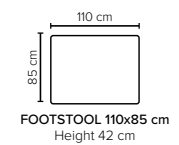

All measurements are given with armrest in MID position.
Sofa width varies by +/- 10 cm per armrest, depending on the position of the armrest.

All measurements are approximate, +/- 5 cm.
Please visit www.bellus.com for the latest product versions.

MOD ARM 160/160 ARM

MOD 1L/L1

MOD LOUNGER (Left/Right)

MOD LOUNGER MAXI (Left/Right)

MOD ARM LOUNGER (Left/Right)

MOD ARM LOUNGER MAXI (Left/Right)

EULARIA FOOTSTOOL OPTIONS

- SEAT:** Cloud System: Pocket springs + HR Foam 35 kg covered with memory foam and 200 g fiber
- BACK:** Mix of feathers and shredded foam
Fixed seat cushions and loose back cushions
- ARMREST:** With mechanism. Foam 25-30 kg + siliconized polyester fiber 300 g