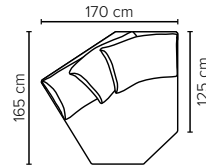

All measurements are given with armrest in MID position.
Sofa width varies by +/- 10 cm per armrest, depending on the position of the armrest.

All measurements are approximate, +/- 5 cm.
Please visit www.bellus.com for the latest product versions.

MOD ARM 160/160 ARM

MOD 1L/L1

MOD LOUNGER (Left/Right)

MOD LOUNGER MAXI (Left/Right)

MOD ARM LOUNGER (Left/Right)

MOD ARM LOUNGER MAXI (Left/Right)

EULARIA FOOTSTOOL OPTIONS

- SEAT:** Cloud System: Pocket springs + HR Foam 35 kg covered with memory foam and 200 g fiber
- BACK:** Mix of feathers and shredded foam
Fixed seat cushions and loose back cushions
- ARMREST:** With mechanism. Foam 25-30 kg + siliconized polyester fiber 300 g