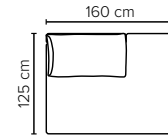

MOD 1L/L1

1. **SEAT:** Cloud System: Pocket springs + HR Foam 35 kg covered with memory foam and 200 g fiber
2. **BACK:** Mix of feathers and shredded foam
   Fixed seat cushions and loose back cushions
3. **ARMREST:** With mechanism. Foam 25-30 kg + siliconized polyester fiber 300 g

1. **DECO PILLOWS:** Not included in this sofa model
   Additional pillows can be ordered separately
2. **FRAME:** Plywood + wood + foam 25 kg
3. **LEG OPTIONS:** No leg choices available for this sofa