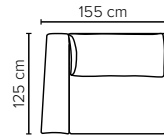

All measurements are given with armrest in MID position.
Sofa width varies by +/- 10 cm per armrest, depending on the position of the armrest.

All measurements are approximate, +/- 5 cm.
Please visit www.bellus.com for the latest product versions.

MOD CORNER

MOD 100

MOD 120

MOD 140

MOD 160

MOD ARM 100/100 ARM

MOD ARM 120/120 ARM

MOD ARM 140/140 ARM