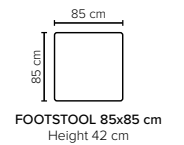

All measurements are given with armrest in MID position.
Sofa width varies by +/- 10 cm per armrest, depending on the position of the armrest.

All measurements are approximate, +/- 5 cm.
Please visit www.bellus.com for the latest product versions.

MOD ARM 160/160 ARM

MOD 1L/L1

MOD LOUNGER (Left/Right)

MOD LOUNGER MAXI (Left/Right)

MOD ARM LOUNGER (Left/Right)

MOD ARM LOUNGER MAXI (Left/Right)

EULARIA FOOTSTOOL OPTIONS

- SEAT:** Cloud System: Pocket springs + HR Foam 35 kg covered with memory foam and 200 g fiber
- BACK:** Mix of feathers and shredded foam
Fixed seat cushions and loose back cushions
- ARMREST:** With mechanism. Foam 25-30 kg + siliconized polyester fiber 300 g