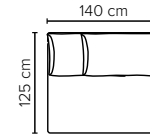

All measurements are given with armrest in MID position.
Sofa width varies by +/- 10 cm per armrest, depending on the position of the armrest.

All measurements are approximate, +/- 5 cm.
Please visit www.bellus.com for the latest product versions.

MOD CORNER

MOD 100

MOD 120

MOD 140

MOD 160

MOD ARM 100/100 ARM

MOD ARM 120/120 ARM

MOD ARM 140/140 ARM