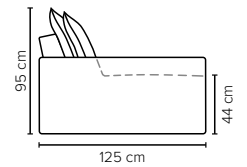

All measurements are given with armrest in MID position.
Sofa width varies by +/- 10 cm per armrest, depending on the position of the armrest.

All measurements are approximate, +/- 5 cm.
Please visit www.bellus.com for the latest product versions.

MOD ARM 160/160 ARM

MOD 1L/L1

MOD LOUNGER (Left/Right)

MOD LOUNGER MAXI (Left/Right)

MOD ARM LOUNGER (Left/Right)

MOD ARM LOUNGER MAXI (Left/Right)

EULARIA FOOTSTOOL OPTIONS

- SEAT:** Cloud System: Pocket springs + HR Foam 35 kg covered with memory foam and 200 g fiber
- BACK:** Mix of feathers and shredded foam
Fixed seat cushions and loose back cushions
- ARMREST:** With mechanism. Foam 25-30 kg + siliconized polyester fiber 300 g