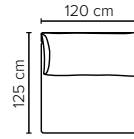

1. **SEAT:** Cloud System: Pocket springs + HR Foam 35 kg covered with memory foam and 200 g fiber
2. **BACK:** Mix of feathers and shredded foam
   Fixed seat cushions and loose back cushions
3. **ARMREST:** With mechanism. Foam 25-30 kg + siliconized polyester fiber 300 g

1. **DECO PILLOWS:** Not included in this sofa model
   Additional pillows can be ordered separately
2. **FRAME:** Plywood + wood + foam 25 kg
3. **LEG OPTIONS:** No leg choices available for this sofa