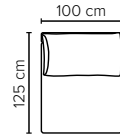

1. **SEAT:** Cloud System: Pocket springs + HR Foam 35 kg covered with memory foam and 200 g fiber
2. **BACK:** Mix of feathers and shredded foam
   Fixed seat cushions and loose back cushions
3. **ARMREST:** With mechanism. Foam 25-30 kg + siliconized polyester fiber 300 g

1. **DECO PILLOWS:** Not included in this sofa model
   Additional pillows can be ordered separately
2. **FRAME:** Plywood + wood + foam 25 kg
3. **LEG OPTIONS:** No leg choices available for this sofa