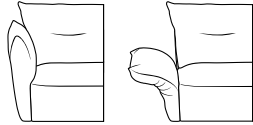

EULARIA

Lounge like you own the world

bellus®

cloud.

ADJUSTABLE ARMREST

COMBINATIONS

Choose from available sofa models

ARMREST IS ADJUSTABLE

All measurements are given with armrest in MID position.
Sofa width varies by +/- 10 cm per armrest, depending on the position of the armrest.

All measurements are approximate, +/- 5 cm.
Please visit www.bellus.com for the latest product versions.

MOD ARM 160/160 ARM

MOD 1L/L1

MOD LOUNGER (Left/Right)

MOD LOUNGER MAXI (Left/Right)

MOD ARM LOUNGER (Left/Right)

MOD ARM LOUNGER MAXI (Left/Right)

EULARIA FOOTSTOOL OPTIONS

- SEAT:** Cloud System: Pocket springs + HR Foam 35 kg covered with memory foam and 200 g fiber
- BACK:** Mix of feathers and shredded foam
Fixed seat cushions and loose back cushions
- ARMREST:** With mechanism. Foam 25-30 kg + siliconized polyester fiber 300 g