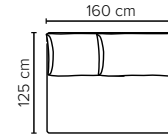

All measurements are given with armrest in MID position.
Sofa width varies by +/- 10 cm per armrest, depending on the position of the armrest.

All measurements are approximate, +/- 5 cm.
Please visit www.bellus.com for the latest product versions.

MOD CORNER

MOD 100

MOD 120

MOD 140

MOD 160

MOD ARM 100/100 ARM

MOD ARM 120/120 ARM

MOD ARM 140/140 ARM