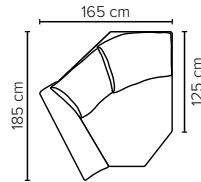

All measurements are given with armrest in MID position.
Sofa width varies by +/- 10 cm per armrest, depending on the position of the armrest.

All measurements are approximate, +/- 5 cm.
Please visit www.bellus.com for the latest product versions.

MOD ARM 160/160 ARM

MOD 1L/L1

MOD LOUNGER (Left/Right)

MOD LOUNGER MAXI (Left/Right)

MOD ARM LOUNGER (Left/Right)

MOD ARM LOUNGER MAXI (Left/Right)

EULARIA FOOTSTOOL OPTIONS

- SEAT:** Cloud System: Pocket springs + HR Foam 35 kg covered with memory foam and 200 g fiber
- BACK:** Mix of feathers and shredded foam
Fixed seat cushions and loose back cushions
- ARMREST:** With mechanism. Foam 25-30 kg + siliconized polyester fiber 300 g