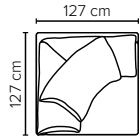

1. **SEAT:** Cloud System: Pocket springs + HR Foam 35 kg covered with memory foam and 200 g fiber
2. **BACK:** Mix of feathers and shredded foam
   Fixed seat cushions and loose back cushions
3. **ARMREST:** With mechanism. Foam 25-30 kg + siliconized polyester fiber 300 g

1. **DECO PILLOWS:** Not included in this sofa model
   Additional pillows can be ordered separately
2. **FRAME:** Plywood + wood + foam 25 kg
3. **LEG OPTIONS:** No leg choices available for this sofa