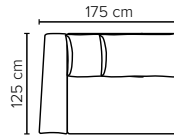

All measurements are given with armrest in MID position.
Sofa width varies by +/- 10 cm per armrest, depending on the position of the armrest.

All measurements are approximate, +/- 5 cm.
Please visit www.bellus.com for the latest product versions.

MOD CORNER

MOD 100

MOD 120

MOD 140

MOD 160

MOD ARM 100/100 ARM

MOD ARM 120/120 ARM

MOD ARM 140/140 ARM