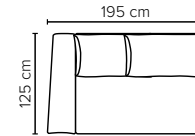

MOD ARM 160/160 ARM