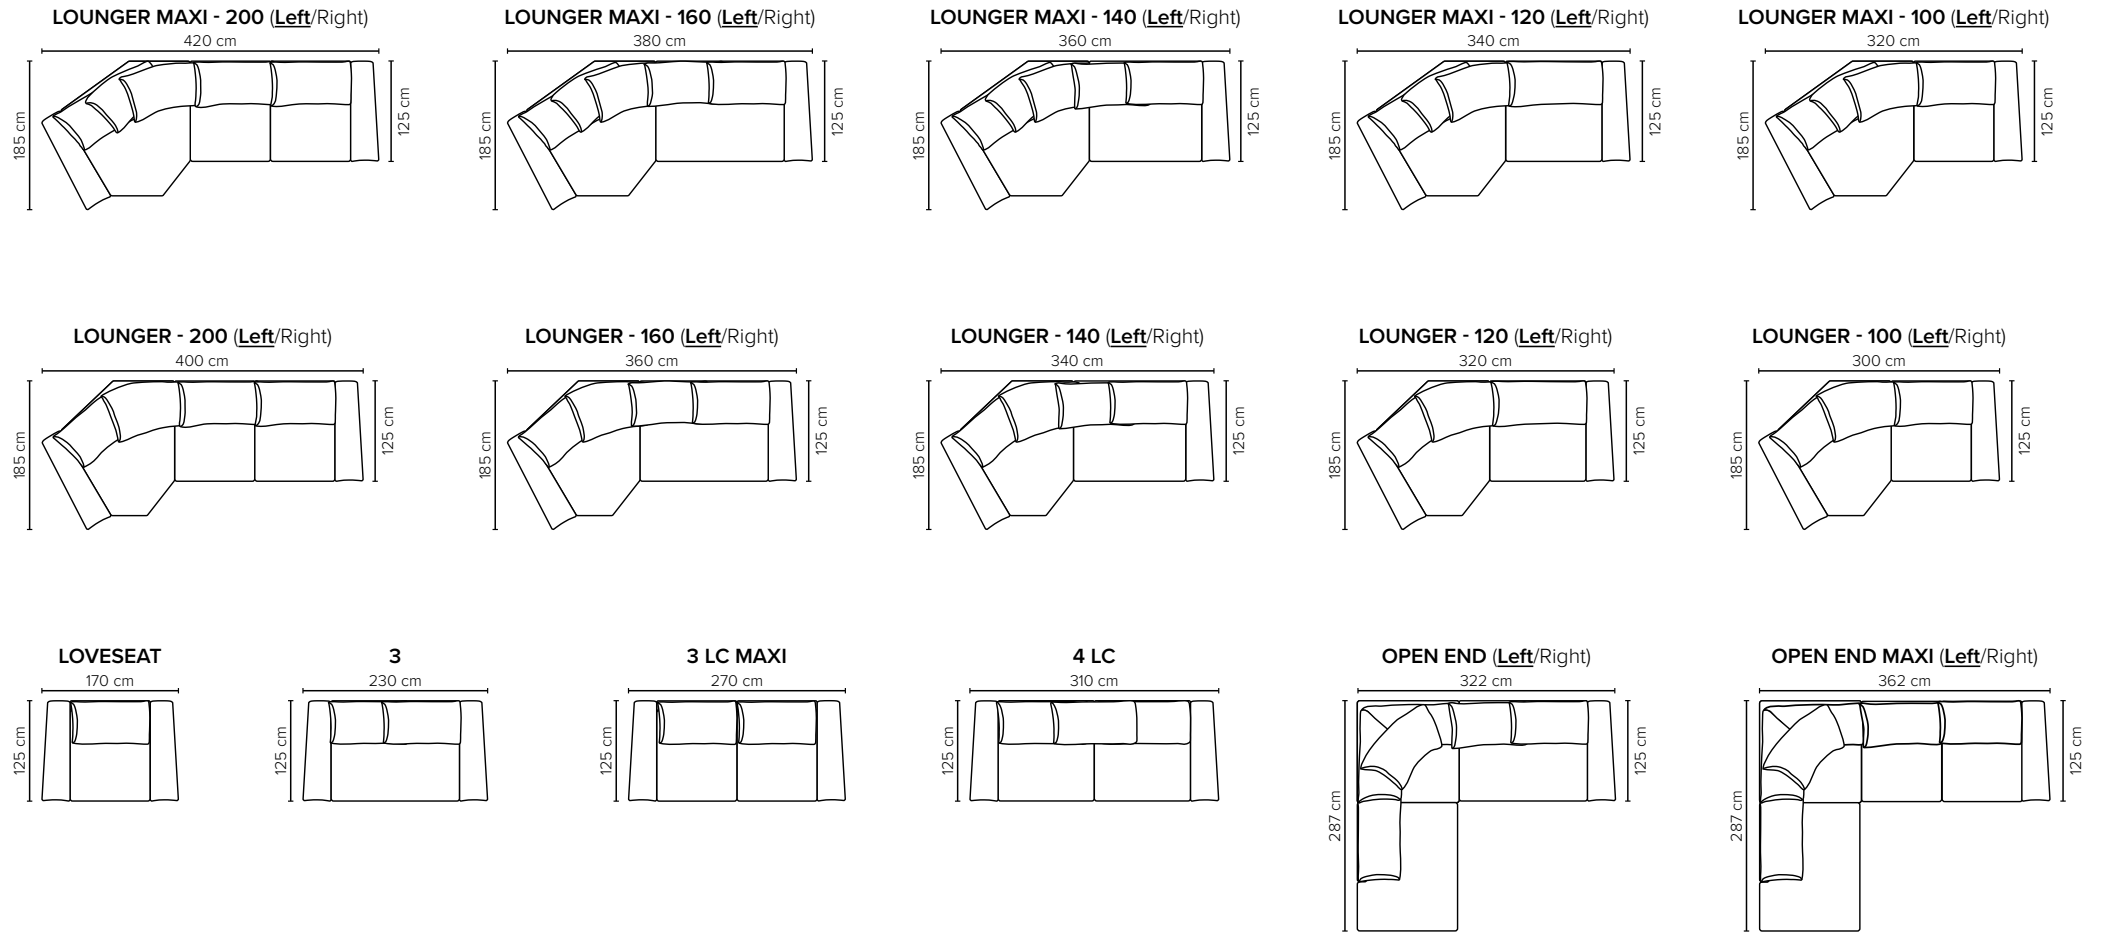

EULARIA

Lounge like you own the world

bellus®

cloud.

ADJUSTABLE ARMREST

COMBINATIONS

Choose from available sofa models

ARMREST IS ADJUSTABLE

All measurements are given with armrest in MID position.
Sofa width varies by +/- 10 cm per armrest, depending on the position of the armrest.

All measurements are approximate, +/- 5 cm.
Please visit www.bellus.com for the latest product versions.

MOD CORNER

MOD 100

MOD 120

MOD 140

MOD 160

MOD ARM 100/100 ARM

MOD ARM 120/120 ARM

MOD ARM 140/140 ARM

MOD ARM 160/160 ARM

MOD 1L/L1

MOD LOUNGER (Left/Right)

MOD LOUNGER MAXI (Left/Right)

MOD ARM LOUNGER (Left/Right)

MOD ARM LOUNGER MAXI (Left/Right)

EULARIA FOOTSTOOL OPTIONS

- SEAT:** Cloud System: Pocket springs + HR Foam 35 kg covered with memory foam and 200 g fiber
- BACK:** Mix of feathers and shredded foam
Fixed seat cushions and loose back cushions
- ARMREST:** With mechanism. Foam 25-30 kg + siliconized polyester fiber 300 g