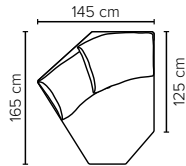

MOD LOUNGER (Left/Right)