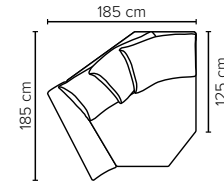

All measurements are given with armrest in MID position.
Sofa width varies by +/- 10 cm per armrest, depending on the position of the armrest.

All measurements are approximate, +/- 5 cm.
Please visit www.bellus.com for the latest product versions.

MOD ARM 160/160 ARM

MOD 1L/L1

MOD LOUNGER (Left/Right)

MOD LOUNGER MAXI (Left/Right)

MOD ARM LOUNGER (Left/Right)

MOD ARM LOUNGER MAXI (Left/Right)

EULARIA FOOTSTOOL OPTIONS

- SEAT:** Cloud System: Pocket springs + HR Foam 35 kg covered with memory foam and 200 g fiber
- BACK:** Mix of feathers and shredded foam
Fixed seat cushions and loose back cushions
- ARMREST:** With mechanism. Foam 25-30 kg + siliconized polyester fiber 300 g