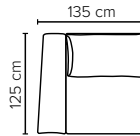

All measurements are given with armrest in MID position.
Sofa width varies by +/- 10 cm per armrest, depending on the position of the armrest.

All measurements are approximate, +/- 5 cm.
Please visit www.bellus.com for the latest product versions.

MOD CORNER

MOD 100

MOD 120

MOD 140

MOD 160

MOD ARM 100/100 ARM

MOD ARM 120/120 ARM

MOD ARM 140/140 ARM