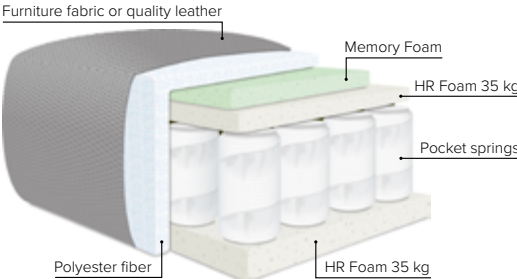

EULARIA

Lounge like you own the world

bellus®

cloud.

ADJUSTABLE ARMREST

COMBINATIONS

Choose from available sofa models

ARMREST IS ADJUSTABLE

All measurements are given with armrest in MID position.
Sofa width varies by +/- 10 cm per armrest, depending on the position of the armrest.

All measurements are approximate, +/- 5 cm.
Please visit www.bellus.com for the latest product versions.

MOD CORNER

MOD 100

MOD 120

MOD 140

MOD 160

MOD ARM 100/100 ARM

MOD ARM 120/120 ARM

MOD ARM 140/140 ARM

MOD ARM 160/160 ARM

MOD 1L/L1

MOD LOUNGER (Left/Right)

MOD LOUNGER MAXI (Left/Right)

MOD ARM LOUNGER (Left/Right)

MOD ARM LOUNGER MAXI (Left/Right)

EULARIA FOOTSTOOL OPTIONS

- SEAT:** Cloud System: Pocket springs + HR Foam 35 kg covered with memory foam and 200 g fiber
- BACK:** Mix of feathers and shredded foam
Fixed seat cushions and loose back cushions
- ARMREST:** With mechanism. Foam 25-30 kg + siliconized polyester fiber 300 g