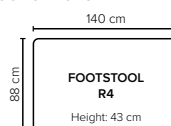

EASY FOOTSTOOL OPTIONS

1. **SEAT:** Cloud^{Plus} System: Pocket springs + HR Foam 35 kg + on top feather mixed with shredded foam
2. **BACK:** 75x70 cm pillows filled with siliconized polyester fiber
   Loose seat cushions and loose back pillows
3. **ARMREST:** Foam 25-30 kg

1. **DECO PILLOWS:** Filling: feather mixed with shredded foam
   1 deco pillow per armrest size 60x60 cm
2. **FRAME:** Plywood + wood + foam 25 kg
3. **LEG OPTIONS:** No leg choices available for this sofa