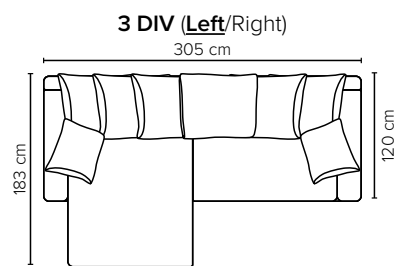

bellus®

EASY FOOTSTOOL OPTIONS

- SEAT:** Cloud^{Plus} System: Pocket springs + HR Foam 35 kg + on top feather mixed with shredded foam
- BACK:** 75x70 cm pillows filled with siliconized polyester fiber
Loose seat cushions and loose back pillows
- ARMREST:** Foam 25-30 kg

- DECO PILLOWS:** Filling: feather mixed with shredded foam
1 deco pillow per armrest size 60x60 cm
- FRAME:** Plywood + wood + foam 25 kg
- LEG OPTIONS:** No leg choices available for this sofa