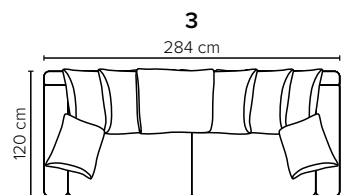

bellus®

EASY FOOTSTOOL OPTIONS

- SEAT:** Cloud^{Plus} System: Pocket springs + HR Foam 35 kg + on top feather mixed with shredded foam
- BACK:** 75x70 cm pillows filled with siliconized polyester fiber
Loose seat cushions and loose back pillows
- ARMREST:** Foam 25-30 kg

- DECO PILLOWS:** Filling: feather mixed with shredded foam
1 deco pillow per armrest size 60x60 cm
- FRAME:** Plywood + wood + foam 25 kg
- LEG OPTIONS:** No leg choices available for this sofa