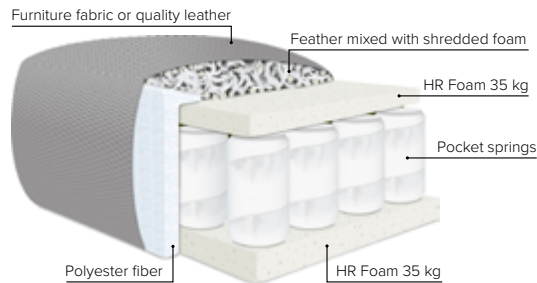

EASY

Meet the best comfort packed with an ocean of pillows - lay down, enjoy and just take it easy

bellus[®]

cloud.
plus

COMBINATIONS

Choose from available sofa models

MODULES

Design your own sofa

bellus®

EASY FOOTSTOOL OPTIONS

- SEAT:** Cloud^{Plus} System: Pocket springs + HR Foam 35 kg + on top feather mixed with shredded foam
- BACK:** 75x70 cm pillows filled with siliconized polyester fiber
Loose seat cushions and loose back pillows
- ARMREST:** Foam 25-30 kg

- DECO PILLOWS:** Filling: feather mixed with shredded foam
1 deco pillow per armrest size 60x60 cm
- FRAME:** Plywood + wood + foam 25 kg
- LEG OPTIONS:** No leg choices available for this sofa