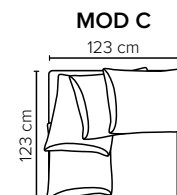

bellus®

EASY FOOTSTOOL OPTIONS

- SEAT:** Cloud^{Plus} System: Pocket springs + HR Foam 35 kg + on top feather mixed with shredded foam
- BACK:** 75x70 cm pillows filled with siliconized polyester fiber
Loose seat cushions and loose back pillows
- ARMREST:** Foam 25-30 kg

- DECO PILLOWS:** Filling: feather mixed with shredded foam
1 deco pillow per armrest size 60x60 cm
- FRAME:** Plywood + wood + foam 25 kg
- LEG OPTIONS:** No leg choices available for this sofa