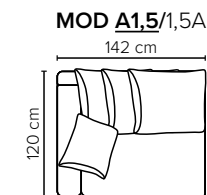

bellus®

EASY FOOTSTOOL OPTIONS

- SEAT:** Cloud^{Plus} System: Pocket springs + HR Foam 35 kg + on top feather mixed with shredded foam
- BACK:** 75x70 cm pillows filled with siliconized polyester fiber
Loose seat cushions and loose back pillows
- ARMREST:** Foam 25-30 kg

- DECO PILLOWS:** Filling: feather mixed with shredded foam
1 deco pillow per armrest size 60x60 cm
- FRAME:** Plywood + wood + foam 25 kg
- LEG OPTIONS:** No leg choices available for this sofa