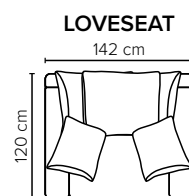

bellus®

EASY FOOTSTOOL OPTIONS

- SEAT:** Cloud^{Plus} System: Pocket springs + HR Foam 35 kg + on top feather mixed with shredded foam
- BACK:** 75x70 cm pillows filled with siliconized polyester fiber
Loose seat cushions and loose back pillows
- ARMREST:** Foam 25-30 kg

- DECO PILLOWS:** Filling: feather mixed with shredded foam
1 deco pillow per armrest size 60x60 cm
- FRAME:** Plywood + wood + foam 25 kg
- LEG OPTIONS:** No leg choices available for this sofa