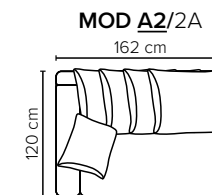

bellus®

EASY FOOTSTOOL OPTIONS

- SEAT:** Cloud^{Plus} System: Pocket springs + HR Foam 35 kg + on top feather mixed with shredded foam
- BACK:** 75x70 cm pillows filled with siliconized polyester fiber
Loose seat cushions and loose back pillows
- ARMREST:** Foam 25-30 kg

- DECO PILLOWS:** Filling: feather mixed with shredded foam
1 deco pillow per armrest size 60x60 cm
- FRAME:** Plywood + wood + foam 25 kg
- LEG OPTIONS:** No leg choices available for this sofa