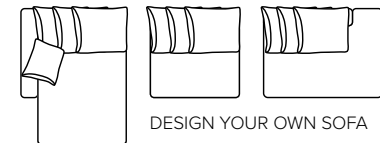

EASY

Meet the best comfort packed with an ocean of pillows - lay down, enjoy and just take it easy

bellus[®]

cloud.
plus

COMBINATIONS

Choose from available sofa models

MODULES

Design your own sofa

bellus®

EASY FOOTSTOOL OPTIONS

- SEAT:** Cloud^{Plus} System: Pocket springs + HR Foam 35 kg + on top feather mixed with shredded foam
- BACK:** 75x70 cm pillows filled with siliconized polyester fiber
Loose seat cushions and loose back pillows
- ARMREST:** Foam 25-30 kg

- DECO PILLOWS:** Filling: feather mixed with shredded foam
1 deco pillow per armrest size 60x60 cm
- FRAME:** Plywood + wood + foam 25 kg
- LEG OPTIONS:** No leg choices available for this sofa