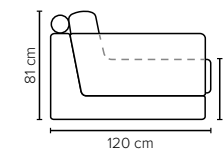

EASY FOOTSTOOL OPTIONS

1. **SEAT:** Cloud^{Plus} System: Pocket springs + HR Foam 35 kg + on top feather mixed with shredded foam
2. **BACK:** 75x70 cm pillows filled with siliconized polyester fiber
   Loose seat cushions and loose back pillows
3. **ARMREST:** Foam 25-30 kg

1. **DECO PILLOWS:** Filling: feather mixed with shredded foam
   1 deco pillow per armrest size 60x60 cm
2. **FRAME:** Plywood + wood + foam 25 kg
3. **LEG OPTIONS:** No leg choices available for this sofa