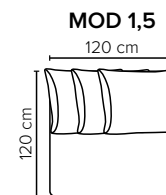

COMBINATIONS

Choose from available sofa models

MODULES

Design your own sofa

bellus®