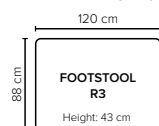

EASY FOOTSTOOL OPTIONS

1. **SEAT:** Cloud^{Plus} System: Pocket springs + HR Foam 35 kg + on top feather mixed with shredded foam
2. **BACK:** 75x70 cm pillows filled with siliconized polyester fiber
   Loose seat cushions and loose back pillows
3. **ARMREST:** Foam 25-30 kg

1. **DECO PILLOWS:** Filling: feather mixed with shredded foam
   1 deco pillow per armrest size 60x60 cm
2. **FRAME:** Plywood + wood + foam 25 kg
3. **LEG OPTIONS:** No leg choices available for this sofa