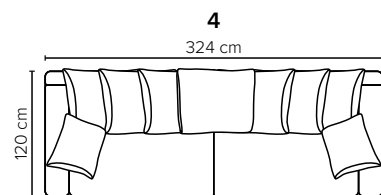

bellus®

EASY FOOTSTOOL OPTIONS

- SEAT:** Cloud^{Plus} System: Pocket springs + HR Foam 35 kg + on top feather mixed with shredded foam
- BACK:** 75x70 cm pillows filled with siliconized polyester fiber
Loose seat cushions and loose back pillows
- ARMREST:** Foam 25-30 kg

- DECO PILLOWS:** Filling: feather mixed with shredded foam
1 deco pillow per armrest size 60x60 cm
- FRAME:** Plywood + wood + foam 25 kg
- LEG OPTIONS:** No leg choices available for this sofa