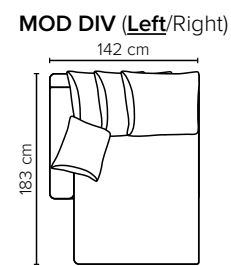

bellus®

EASY FOOTSTOOL OPTIONS

- SEAT:** Cloud^{Plus} System: Pocket springs + HR Foam 35 kg + on top feather mixed with shredded foam
- BACK:** 75x70 cm pillows filled with siliconized polyester fiber
Loose seat cushions and loose back pillows
- ARMREST:** Foam 25-30 kg

- DECO PILLOWS:** Filling: feather mixed with shredded foam
1 deco pillow per armrest size 60x60 cm
- FRAME:** Plywood + wood + foam 25 kg
- LEG OPTIONS:** No leg choices available for this sofa