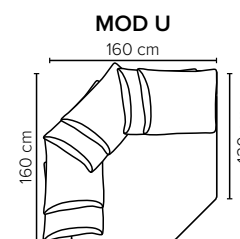

bellus®

EASY FOOTSTOOL OPTIONS

- SEAT:** Cloud^{Plus} System: Pocket springs + HR Foam 35 kg + on top feather mixed with shredded foam
- BACK:** 75x70 cm pillows filled with siliconized polyester fiber
Loose seat cushions and loose back pillows
- ARMREST:** Foam 25-30 kg

- DECO PILLOWS:** Filling: feather mixed with shredded foam
1 deco pillow per armrest size 60x60 cm
- FRAME:** Plywood + wood + foam 25 kg
- LEG OPTIONS:** No leg choices available for this sofa