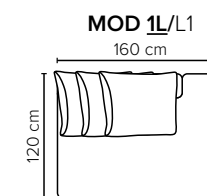

bellus®

EASY FOOTSTOOL OPTIONS

- SEAT:** Cloud^{Plus} System: Pocket springs + HR Foam 35 kg + on top feather mixed with shredded foam
- BACK:** 75x70 cm pillows filled with siliconized polyester fiber
Loose seat cushions and loose back pillows
- ARMREST:** Foam 25-30 kg

- DECO PILLOWS:** Filling: feather mixed with shredded foam
1 deco pillow per armrest size 60x60 cm
- FRAME:** Plywood + wood + foam 25 kg
- LEG OPTIONS:** No leg choices available for this sofa