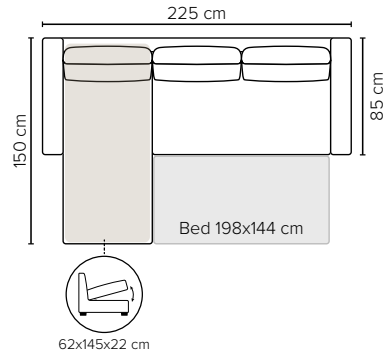

GOOD SLEEP SOFA

Furniture fabric or quality leather

Polyester fiber

HR Foam 30 kg

STORAGE POSSIBILITIES INSIDE

Sofa will be delivered non-assembled.
Div part can be assembled to the left or right

3 DIV LEFT

3 DIV RIGHT

- SEAT/BED:** Foam 30 kg covered with 100 g fiber
- BACK:** Siliconized polyester fiber, mixed with foam in separate bag that is in 3-channels
- Fixed seat cushions and loose back cushions
- ARMREST:** Foam 25 kg