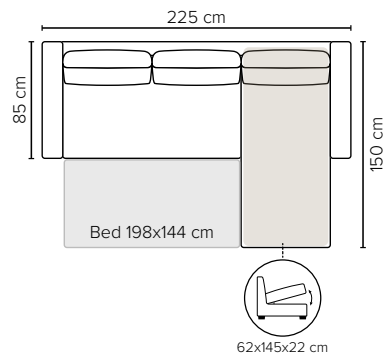

GOOD SLEEP SOFA

Furniture fabric or quality leather

Polyester fiber

HR Foam 30 kg

STORAGE POSSIBILITIES INSIDE

Sofa will be delivered non-assembled.
Div part can be assembled to the left or right

3 DIV LEFT

3 DIV RIGHT

- SEAT/BED:** Foam 30 kg covered with 100 g fiber
- BACK:** Siliconized polyester fiber, mixed with foam in separate bag that is in 3-channels
- Fixed seat cushions and loose back cushions
- ARMREST:** Foam 25 kg