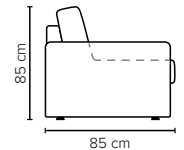

3 DIV RIGHT

1. **SEAT/BED:** Foam 30 kg covered with 100 g fiber
2. **BACK:** Siliconized polyester fiber, mixed with foam in separate bag that is in 3-channels
3. Fixed seat cushions and loose back cushions
4. **ARMREST:** Foam 25 kg

1. **DECO PILLOWS:** Deco pillows are optional and can be ordered separately
2. **FRAME:** Plywood + particle board + wood
3. No-Sag springs
4. **LEG OPTIONS:** No leg choices available for this sofa