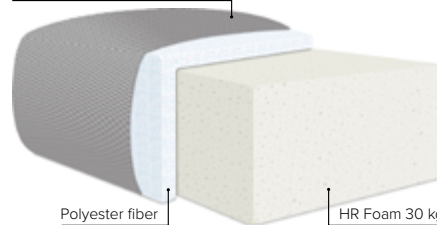

GOOD SLEEP SOFA

Furniture fabric or quality leather

Polyester fiber

HR Foam 30 kg

STORAGE POSSIBILITIES INSIDE

Sofa will be delivered non-assembled.
Div part can be assembled to the left or right

3 DIV LEFT

3 DIV RIGHT

- SEAT/BED:** Foam 30 kg covered with 100 g fiber
- BACK:** Siliconized polyester fiber, mixed with foam in separate bag that is in 3-channels
- Fixed seat cushions and loose back cushions
- ARMREST:** Foam 25 kg