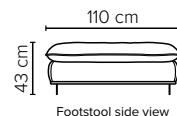

COMBINATIONS

Choose from available sofa models

bellus®

1. **SEAT:** Foam 35 kg + mix of feathers and shredded foam in separate bags with channels
2. **BACK:** Mix of feathers and shredded foam
   Fixed seat cushions and loose back cushions
3. **ARMREST:** Foam 25 kg

1. **DECO PILLOWS:** 1 deco pillow per armrest size 40×55 cm
2. **FRAME:** Plywood + wood
   No-Sag springs
3. **LEG OPTIONS:** Standard: Leg 127 (metal, height 15 cm)