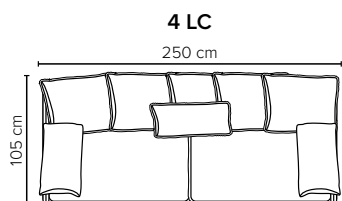

COMBINATIONS

Choose from available sofa models

bellus®

1. **SEAT:** Foam 35 kg + mix of feathers and shredded foam in separate bags with channels
2. **BACK:** Mix of feathers and shredded foam
   Fixed seat cushions and loose back cushions
3. **ARMREST:** Foam 25 kg

1. **DECO PILLOWS:** 1 deco pillow per armrest size 40×55 cm
2. **FRAME:** Plywood + wood
   No-Sag springs
3. **LEG OPTIONS:** Standard: Leg 127 (metal, height 15 cm)

Metal colors

MATTE BLACK