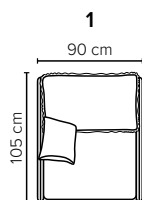

COMBINATIONS

Choose from available sofa models

bellus®

1. **SEAT:** Foam 35 kg + mix of feathers and shredded foam in separate bags with channels
2. **BACK:** Mix of feathers and shredded foam
   Fixed seat cushions and loose back cushions
3. **ARMREST:** Foam 25 kg

1. **DECO PILLOWS:** 1 deco pillow per armrest size 40×55 cm
2. **FRAME:** Plywood + wood
   No-Sag springs
3. **LEG OPTIONS:** Standard: Leg 127 (metal, height 15 cm)

Metal colors

MATTE BLACK