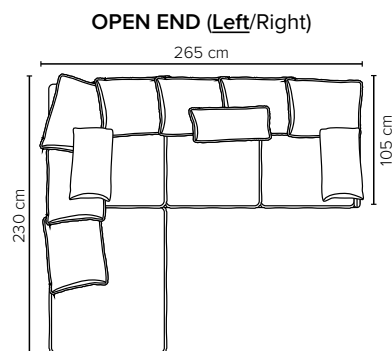

COMBINATIONS

Choose from available sofa models

bellus®

1. **SEAT:** Foam 35 kg + mix of feathers and shredded foam in separate bags with channels
2. **BACK:** Mix of feathers and shredded foam
   Fixed seat cushions and loose back cushions
3. **ARMREST:** Foam 25 kg

1. **DECO PILLOWS:** 1 deco pillow per armrest size 40×55 cm
2. **FRAME:** Plywood + wood
   No-Sag springs
3. **LEG OPTIONS:** Standard: Leg 127 (metal, height 15 cm)

Metal colors

MATTE BLACK