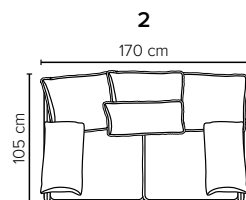

COMBINATIONS

Choose from available sofa models

bellus®

1. **SEAT:** Foam 35 kg + mix of feathers and shredded foam in separate bags with channels
2. **BACK:** Mix of feathers and shredded foam
   Fixed seat cushions and loose back cushions
3. **ARMREST:** Foam 25 kg

1. **DECO PILLOWS:** 1 deco pillow per armrest size 40×55 cm
2. **FRAME:** Plywood + wood
   No-Sag springs
3. **LEG OPTIONS:** Standard: Leg 127 (metal, height 15 cm)

Metal colors

MATTE BLACK