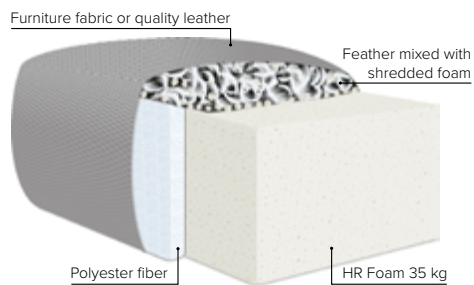

ALLEGRO

Laidback look with loose pillows - a blissful comfort

bellus®

CHOOSE YOUR OWN COMBINATIONS

ALLEGRO FOOTSTOOL DESIGN

COMBINATIONS

Choose from available sofa models

bellus®

- SEAT:** Foam 35 kg + mix of feathers and shredded foam in separate bags with channels
- BACK:** Mix of feathers and shredded foam
Fixed seat cushions and loose back cushions
- ARMREST:** Foam 25 kg

- DECO PILLOWS:** 1 deco pillow per armrest size 40×55 cm
- FRAME:** Plywood + wood
No-Sag springs
- LEG OPTIONS:** Standard: Leg 127 (metal, height 15 cm)

All measurements are approximate, +/- 3 cm. Sofa height measured with leg 127. Please visit www.bellus.com for the latest product versions.

Leg 127

Metal colors

MATTE BLACK