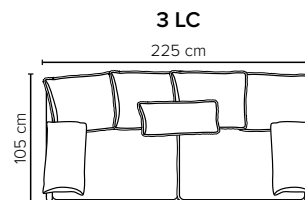

COMBINATIONS

Choose from available sofa models

bellus®

1. **SEAT:** Foam 35 kg + mix of feathers and shredded foam in separate bags with channels
2. **BACK:** Mix of feathers and shredded foam
   Fixed seat cushions and loose back cushions
3. **ARMREST:** Foam 25 kg

1. **DECO PILLOWS:** 1 deco pillow per armrest size 40×55 cm
2. **FRAME:** Plywood + wood
   No-Sag springs
3. **LEG OPTIONS:** Standard: Leg 127 (metal, height 15 cm)

Metal colors

MATTE BLACK