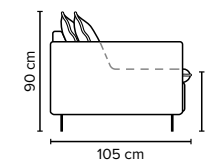

COMBINATIONS

Choose from available sofa models

bellus®

1. **SEAT:** Foam 35 kg + mix of feathers and shredded foam in separate bags with channels
2. **BACK:** Mix of feathers and shredded foam
   Fixed seat cushions and loose back cushions
3. **ARMREST:** Foam 25 kg

1. **DECO PILLOWS:** 1 deco pillow per armrest size 40×55 cm
2. **FRAME:** Plywood + wood
   No-Sag springs
3. **LEG OPTIONS:** Standard: Leg 127 (metal, height 15 cm)

Metal colors

MATTE BLACK