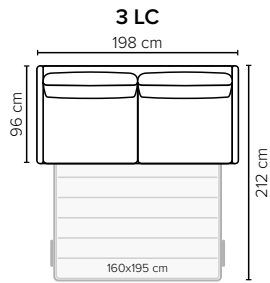

COMBINATIONS

Choose from available sofa models

bellus®

Adria with optional pocket mattress