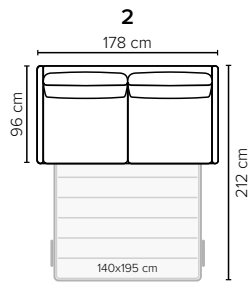

COMBINATIONS

Choose from available sofa models

bellus®

Adria with optional pocket mattress