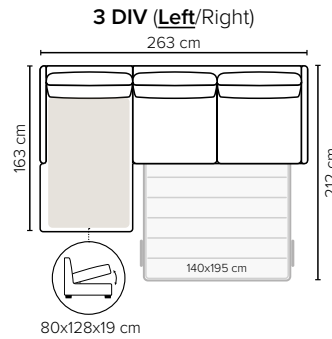

COMBINATIONS

Choose from available sofa models

bellus®

Adria with optional pocket mattress

Adria armrest options

SEAT: HR Foam 35 kg + ERX Foam 40 kg covered with 200 g fiber

BACK: HR foam 25 kg + 200-800 g fiber
Loose seat cushions, fixed with Velcro to allow mechanism movement

DIV and Open End part: fixed seat cushions, loose back cushions

ARMREST: Foam 25 kg + 200 g fiber
DECO PILLOWS: Not included in this sofa model. Additional pillows can be ordered separately

FRAME: Plywood + wood + foam 25 kg

MATTRESS: Standard: Bonnell
Optional: Pocket or Memory

ARMREST AND LEG OPTIONS:

Armrests A&B Standard: Leg 34 (wooden, h: 6 cm)
Optional: Leg 31 (wooden or metal, h: 5 cm)
Armrest C Standard: Leg 6 (wooden or metal, h: 5 cm)
Armrest D Standard: Leg 32 (wooden or metal, h: 5 cm)
Armrest E* No leg option (sofa stands on mechanism legs)