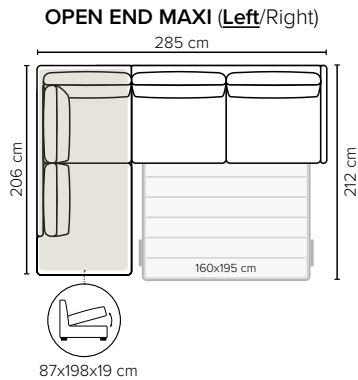

COMBINATIONS

Choose from available sofa models

bellus®

Adria armrest options

SEAT: HR Foam 35 kg + ERX Foam 40 kg covered with 200 g fiber

BACK: HR foam 25 kg + 200-800 g fiber
Loose seat cushions, fixed with Velcro to allow mechanism movement

DIV and Open End part: fixed seat cushions, loose back cushions

ARMREST: Foam 25 kg + 200 g fiber
DECO PILLOWS: Not included in this sofa model. Additional pillows can be ordered separately

FRAME: Plywood + wood + foam 25 kg

MATTRESS: Standard: Bonnell
Optional: Pocket or Memory

ARMREST AND LEG OPTIONS:

Armrests A&B Standard: Leg 34 (wooden, h: 6 cm)
Optional: Leg 31 (wooden or metal, h: 5 cm)
Armrest C Standard: Leg 6 (wooden or metal, h: 5 cm)
Armrest D Standard: Leg 32 (wooden or metal, h: 5 cm)
Armrest E* No leg option (sofa stands on mechanism legs)