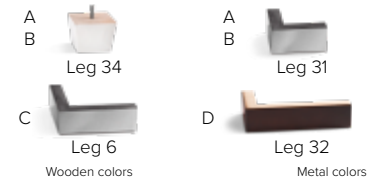

**FRAME:** Plywood + wood + foam 25 kg

**MATTRESS:** Standard: Bonnell  
Optional: Pocket or Memory

### ARMREST AND LEG OPTIONS:

**Armrests A&B** Standard: Leg 34 (wooden, h: 6 cm)  
Optional: Leg 31 (wooden or metal, h: 5 cm)  
**Armrest C** Standard: Leg 6 (wooden or metal, h: 5 cm)  
**Armrest D** Standard: Leg 32 (wooden or metal, h: 5 cm)  
**Armrest E\*** No leg option (sofa stands on mechanism legs)

### STORAGE BOX SIZES:

3 DIV: 80x128x19 cm  
4 DIV: 80x128x19 cm

OPEN END: 87x198x19 cm  
OPEN END MAXI: 87x198x19 cm

Wooden colors

Metal colors

All measurements are approximate, +/- 3 cm. Measured with standard armrest E\*. Suitable mattress size is shown on drawings. Please visit [www.bellus.com](http://www.bellus.com) for the latest product versions.