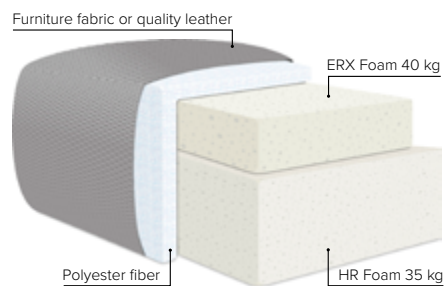

# ADRIA

A smart yet modern sofa bed, designed to meet your everyday needs

bellus®

GOOD SLEEP SOFA

SEVERAL SLEEP COMFORT OPTIONS

# COMBINATIONS

Choose from available sofa models

bellus®

Adria with optional pocket mattress

Indicated models have a built-in storage box

### Adria armrest options

\* Standard armrest

**SEAT:** HR Foam 35 kg + ERX Foam 40 kg covered with 200 g fiber

**BACK:** HR foam 25 kg + 200-800 g fiber  
Loose seat cushions, fixed with Velcro to allow mechanism movement