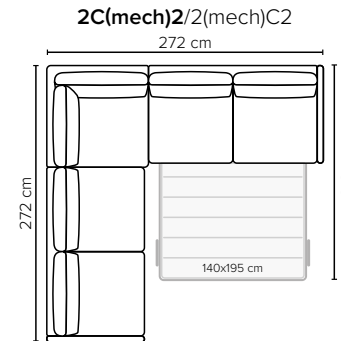

COMBINATIONS

Choose from available sofa models

bellus®

Adria armrest options

SEAT: HR Foam 35 kg + ERX Foam 40 kg covered with 200 g fiber

BACK: HR foam 25 kg + 200-800 g fiber
Loose seat cushions, fixed with Velcro to allow mechanism movement

DIV and Open End part: fixed seat cushions, loose back cushions

ARMREST: Foam 25 kg + 200 g fiber
DECO PILLOWS: Not included in this sofa model. Additional pillows can be ordered separately

FRAME: Plywood + wood + foam 25 kg

MATTRESS: Standard: Bonnell
Optional: Pocket or Memory

ARMREST AND LEG OPTIONS:

Armrests A&B Standard: Leg 34 (wooden, h: 6 cm)
Optional: Leg 31 (wooden or metal, h: 5 cm)
Armrest C Standard: Leg 6 (wooden or metal, h: 5 cm)
Armrest D Standard: Leg 32 (wooden or metal, h: 5 cm)
Armrest E* No leg option (sofa stands on mechanism legs)