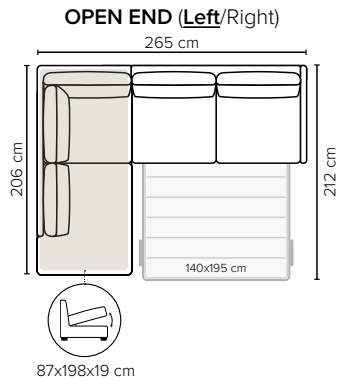

COMBINATIONS

Choose from available sofa models

bellus®

Adria armrest options

SEAT: HR Foam 35 kg + ERX Foam 40 kg covered with 200 g fiber

BACK: HR foam 25 kg + 200-800 g fiber
Loose seat cushions, fixed with Velcro to allow mechanism movement

DIV and Open End part: fixed seat cushions, loose back cushions

ARMREST: Foam 25 kg + 200 g fiber
DECO PILLOWS: Not included in this sofa model. Additional pillows can be ordered separately

FRAME: Plywood + wood + foam 25 kg

MATTRESS: Standard: Bonnell
Optional: Pocket or Memory

ARMREST AND LEG OPTIONS:

Armrests A&B Standard: Leg 34 (wooden, h: 6 cm)
Optional: Leg 31 (wooden or metal, h: 5 cm)
Armrest C Standard: Leg 6 (wooden or metal, h: 5 cm)
Armrest D Standard: Leg 32 (wooden or metal, h: 5 cm)
Armrest E* No leg option (sofa stands on mechanism legs)