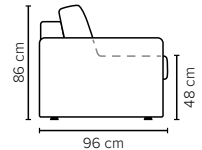

SEAT: HR Foam 35 kg + ERX Foam 40 kg covered with 200 g fiber

BACK: HR foam 25 kg + 200-800 g fiber
Loose seat cushions, fixed with Velcro to allow mechanism movement

DIV and Open End part: fixed seat cushions, loose back cushions

ARMREST: Foam 25 kg + 200 g fiber
DECO PILLOWS: Not included in this sofa model. Additional pillows can be ordered separately

FRAME: Plywood + wood + foam 25 kg

MATTRESS: Standard: Bonnell
Optional: Pocket or Memory

ARMREST AND LEG OPTIONS:

Armrests A&B Standard: Leg 34 (wooden, h: 6 cm)
Optional: Leg 31 (wooden or metal, h: 5 cm)
Armrest C Standard: Leg 6 (wooden or metal, h: 5 cm)
Armrest D Standard: Leg 32 (wooden or metal, h: 5 cm)
Armrest E* No leg option (sofa stands on mechanism legs)