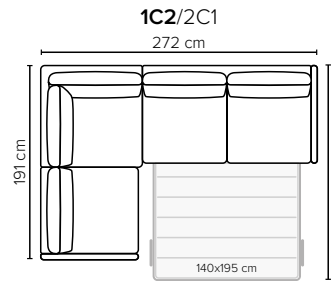

COMBINATIONS

Choose from available sofa models

bellus®

Adria with optional pocket mattress