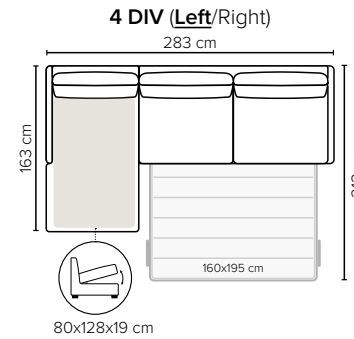

COMBINATIONS

Choose from available sofa models

bellus®

Adria armrest options

SEAT: HR Foam 35 kg + ERX Foam 40 kg covered with 200 g fiber

BACK: HR foam 25 kg + 200-800 g fiber
Loose seat cushions, fixed with Velcro to allow mechanism movement

DIV and Open End part: fixed seat cushions, loose back cushions

ARMREST: Foam 25 kg + 200 g fiber
DECO PILLOWS: Not included in this sofa model. Additional pillows can be ordered separately

FRAME: Plywood + wood + foam 25 kg

MATTRESS: Standard: Bonnell
Optional: Pocket or Memory

ARMREST AND LEG OPTIONS:

Armrests A&B Standard: Leg 34 (wooden, h: 6 cm)
Optional: Leg 31 (wooden or metal, h: 5 cm)
Armrest C Standard: Leg 6 (wooden or metal, h: 5 cm)
Armrest D Standard: Leg 32 (wooden or metal, h: 5 cm)
Armrest E* No leg option (sofa stands on mechanism legs)