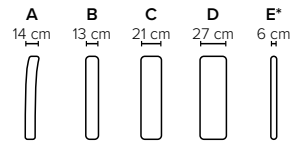

Adria armrest options

* Standard armrest