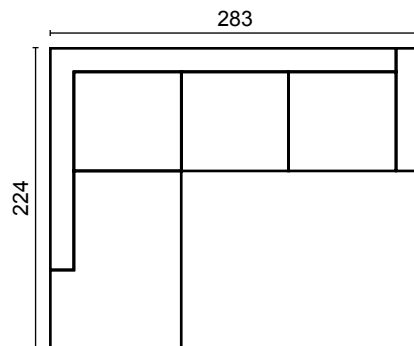

OPEN END (Left/Right)