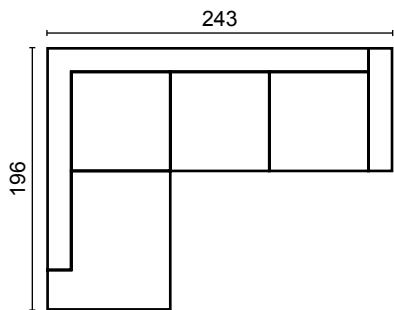

## REGULAR PIECES

(All measurements are approximate)

**SEAT**  
HR foam 35kg + ERX foam 40kg  
covered with 200g fiber

**BACK**  
Siliconized polyester fiber

**ARMREST**  
Foam 25kg

**OPEN END SMALL** (Left/Right)