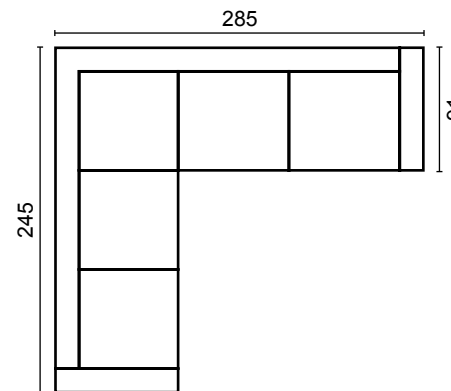

2CORNER3 (or 3CORNER2)