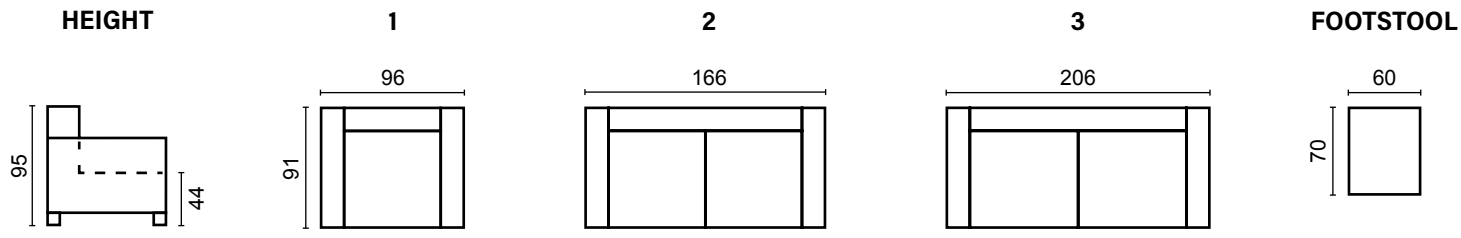

## REGULAR PIECES

(All measurements are approximate)

**SEAT**  
HR foam 35kg + ERX foam 40kg  
covered with 200g fiber

**BACK**  
Siliconized polyester fiber

**ARMREST**  
Foam 25kg

**OPEN END SMALL** (Left/Right)