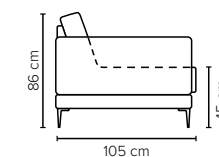

COMBINATIONS

Choose from available sofa models

bellus®