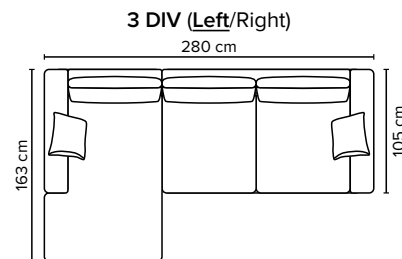

COMBINATIONS

Choose from available sofa models

bellus®

1. **SEAT:** HR Foam 35 kg + ERX Foam 40 kg covered with 200 g fiber
2. **BACK:** Shredded foam mixed with siliconized polyester fiber
   Loose seat cushions and loose back cushions
3. **ARMREST:** Foam 25 kg

1. **DECO PILLOWS:** 1 deco pillow per armrest size 40x40 cm
2. **FRAME:** Plywood + wood
   No-Sag springs
3. **LEG OPTIONS:** Standard: Leg 14 (wooden, h: 16 cm)
   Optional: Leg 15 (metal, h: 17 cm)