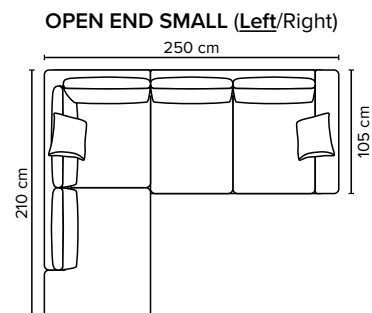

COMBINATIONS

Choose from available sofa models

bellus®

1. **SEAT:** HR Foam 35 kg + ERX Foam 40 kg covered with 200 g fiber
2. **BACK:** Shredded foam mixed with siliconized polyester fiber
   Loose seat cushions and loose back cushions
3. **ARMREST:** Foam 25 kg

1. **DECO PILLOWS:** 1 deco pillow per armrest size 40x40 cm
2. **FRAME:** Plywood + wood
   No-Sag springs
3. **LEG OPTIONS:** Standard: Leg 14 (wooden, h: 16 cm)
   Optional: Leg 15 (metal, h: 17 cm)