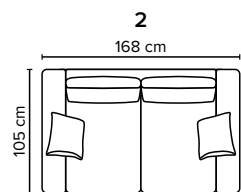

COMBINATIONS

Choose from available sofa models

bellus®