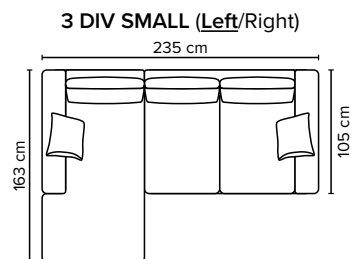

COMBINATIONS

Choose from available sofa models

bellus®

1. **SEAT:** HR Foam 35 kg + ERX Foam 40 kg covered with 200 g fiber
2. **BACK:** Shredded foam mixed with siliconized polyester fiber
   Loose seat cushions and loose back cushions
3. **ARMREST:** Foam 25 kg

1. **DECO PILLOWS:** 1 deco pillow per armrest size 40x40 cm
2. **FRAME:** Plywood + wood
   No-Sag springs
3. **LEG OPTIONS:** Standard: Leg 14 (wooden, h: 16 cm)
   Optional: Leg 15 (metal, h: 17 cm)