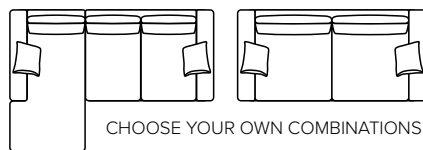

TRENDLINE

A sleek sofa designed for your contemporary home

bellus[®]

COMBINATIONS

Choose from available sofa models

bellus®

- SEAT:** HR Foam 35 kg + ERX Foam 40 kg covered with 200 g fiber
- BACK:** Shredded foam mixed with siliconized polyester fiber
Loose seat cushions and loose back cushions
- ARMREST:** Foam 25 kg

- DECO PILLOWS:** 1 deco pillow per armrest size 40x40 cm
- FRAME:** Plywood + wood
No-Sag springs
- LEG OPTIONS:** Standard: Leg 14 (wooden, h: 16 cm)
Optional: Leg 15 (metal, h: 17 cm)

All measurements are approximate, +/- 3 cm. Sofa height measured with leg 14. Please visit www.bellus.com for the latest product versions.