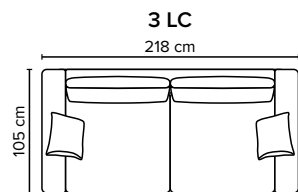

COMBINATIONS

Choose from available sofa models

bellus®