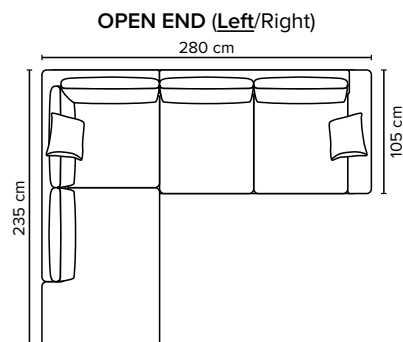

COMBINATIONS

Choose from available sofa models

bellus®

1. **SEAT:** HR Foam 35 kg + ERX Foam 40 kg covered with 200 g fiber
2. **BACK:** Shredded foam mixed with siliconized polyester fiber
   Loose seat cushions and loose back cushions
3. **ARMREST:** Foam 25 kg

1. **DECO PILLOWS:** 1 deco pillow per armrest size 40x40 cm
2. **FRAME:** Plywood + wood
   No-Sag springs
3. **LEG OPTIONS:** Standard: Leg 14 (wooden, h: 16 cm)
   Optional: Leg 15 (metal, h: 17 cm)