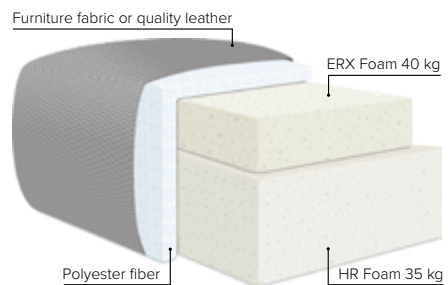

TRENDLINE

A sleek sofa designed for your contemporary home

bellus[®]

COMBINATIONS

Choose from available sofa models

bellus®

- SEAT:** HR Foam 35 kg + ERX Foam 40 kg covered with 200 g fiber
- BACK:** Shredded foam mixed with siliconized polyester fiber
Loose seat cushions and loose back cushions
- ARMREST:** Foam 25 kg

- DECO PILLOWS:** 1 deco pillow per armrest size 40x40 cm
- FRAME:** Plywood + wood
No-Sag springs
- LEG OPTIONS:** Standard: Leg 14 (wooden, h: 16 cm)
Optional: Leg 15 (metal, h: 17 cm)

All measurements are approximate, +/- 3 cm. Sofa height measured with leg 14. Please visit www.bellus.com for the latest product versions.