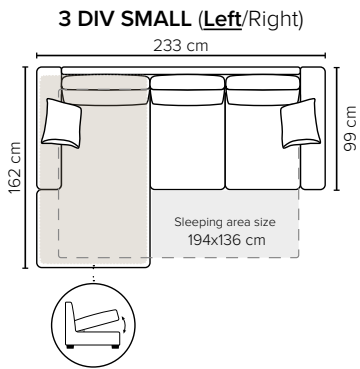

COMBINATIONS Choose from available sofa models

bellus®

1. **SEAT:** HR Foam 35 kg covered with 200 g fiber
2. **BACK:** Siliconized polyester fiber, in separate bag that is in 3-channels
   Fixed seat cushions and loose back cushions
3. **ARMREST:** Foam 25-30 kg

1. **DECO PILLOWS:** 1 deco pillow per armrest size 40x40 cm
   1 deco pillow per corner size 40x40 cm
2. **FRAME:** Plywood + wood
   No-Sag springs
3. **LEG OPTIONS:** Standard: Leg 36 (wooden, h: 6 cm)
   Option: Bed part covered in furniture fabric