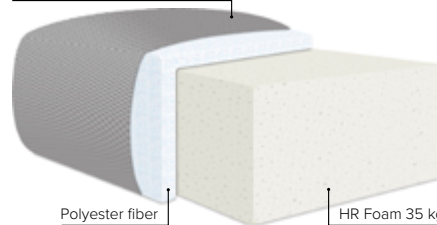

TEXAS

Your all-in-one bed sofa with a big built-in storage box

bellus®

GOOD SLEEP SOFA

Furniture fabric or quality leather

Polyester fiber

HR Foam 35 kg

STORAGE POSSIBILITIES INSIDE

COMBINATIONS Choose from available sofa models

bellus®

Texas has a built in storage box

- SEAT:** HR Foam 35 kg covered with 200 g fiber
- BACK:** Siliconized polyester fiber, in separate bag that is in 3-channels
Fixed seat cushions and loose back cushions
- ARMREST:** Foam 25-30 kg

- DECO PILLOWS:** 1 deco pillow per armrest size 40x40 cm
1 deco pillow per corner size 40x40 cm
- FRAME:** Plywood + wood
No-Sag springs
- LEG OPTIONS:** Standard: Leg 36 (wooden, h: 6 cm)
Option: Bed part covered in furniture fabric