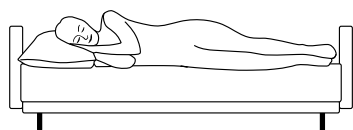

TEXAS

Your all-in-one bed sofa with a big built-in storage box

bellus®

GOOD SLEEP SOFA

Furniture fabric or quality leather

Polyester fiber

HR Foam 35 kg

STORAGE POSSIBILITIES INSIDE

COMBINATIONS Choose from available sofa models

bellus®

Texas has a built in storage box

- SEAT:** HR Foam 35 kg covered with 200 g fiber
- BACK:** Siliconized polyester fiber, in separate bag that is in 3-channels
Fixed seat cushions and loose back cushions
- ARMREST:** Foam 25-30 kg

- DECO PILLOWS:** 1 deco pillow per armrest size 40x40 cm
1 deco pillow per corner size 40x40 cm
- FRAME:** Plywood + wood
No-Sag springs
- LEG OPTIONS:** Standard: Leg 36 (wooden, h: 6 cm)
Option: Bed part covered in furniture fabric