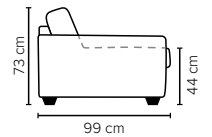

COMBINATIONS Choose from available sofa models

bellus®

1. **SEAT:** HR Foam 35 kg covered with 200 g fiber
2. **BACK:** Siliconized polyester fiber, in separate bag that is in 3-channels
   Fixed seat cushions and loose back cushions
3. **ARMREST:** Foam 25-30 kg

1. **DECO PILLOWS:** 1 deco pillow per armrest size 40x40 cm
   1 deco pillow per corner size 40x40 cm
2. **FRAME:** Plywood + wood
   No-Sag springs
3. **LEG OPTIONS:** Standard: Leg 36 (wooden, h: 6 cm)
   Option: Bed part covered in furniture fabric