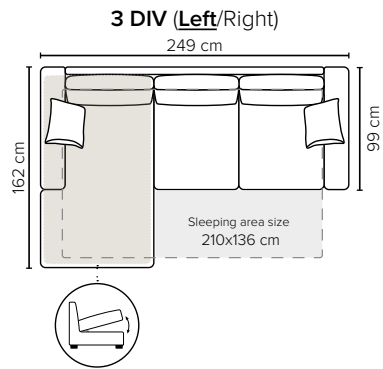

COMBINATIONS Choose from available sofa models

bellus®

1. **SEAT:** HR Foam 35 kg covered with 200 g fiber
2. **BACK:** Siliconized polyester fiber, in separate bag that is in 3-channels
   Fixed seat cushions and loose back cushions
3. **ARMREST:** Foam 25-30 kg

1. **DECO PILLOWS:** 1 deco pillow per armrest size 40x40 cm
   1 deco pillow per corner size 40x40 cm
2. **FRAME:** Plywood + wood
   No-Sag springs
3. **LEG OPTIONS:** Standard: Leg 36 (wooden, h: 6 cm)
   Option: Bed part covered in furniture fabric