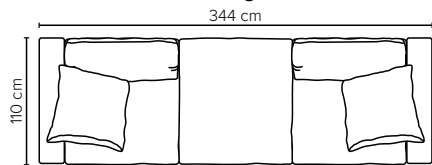

Design your own sofa

bellus®

Armrest - 1 - 1 - Corner - 1 - Lounger - DIV

/ DIV - Lounger - 1 - Corner - 1 - 1 - Armrest

DIV - 1 - 1 / 1 - 1 - DIV

Corner

1

Lounger

DIV

Armrest

Armrest - 1 - Lounger - 1 - Armrest

Armrest - 1 - 1 - Armrest

SEAT: Fixed seat: Cloud^{Plus} System: Pocket springs + HR Foam 35 kg covered with 200 g fiber. **On top of seat:** Loose seat cushion with feather mixed with shredded foam

BACK: Feather mixed with shredded foam
Fixed seat with loose cushions on top and loose back cushions

ARMREST: Foam 25-30 kg

DECO PILLOWS: 1 deco pillow per armrest size 70x75 cm
1 deco pillow per corner size 70x75 cm