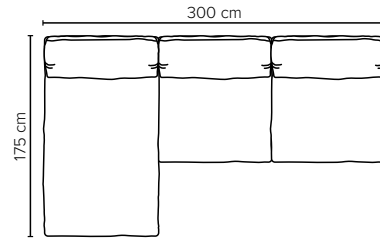

Design your own sofa

bellus®

Armrest - 1 - 1 - Corner - 1 - Lounger - DIV

/ DIV - Lounger - 1 - Corner - 1 - 1 - Armrest

DIV - 1 - 1 / 1 - 1 - DIV

Corner

1

Lounger

BACK: Feather mixed with shredded foam
Fixed seat with loose cushions on top and loose back cushions

ARMREST: Foam 25-30 kg

DECO PILLOWS: 1 deco pillow per armrest size 70x75 cm
1 deco pillow per corner size 70x75 cm