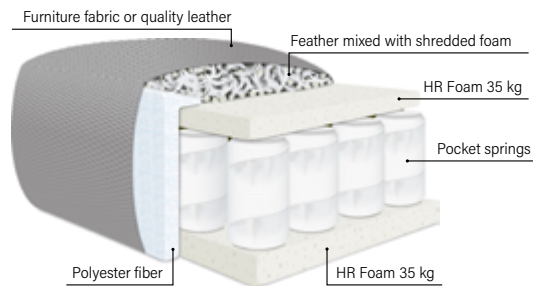

cloud.
plus