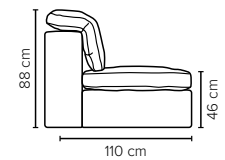

Armrest - 1 - 1 - Armrest

SEAT: Fixed seat: Cloud^{Plus} System: Pocket springs + HR Foam 35 kg covered with 200 g fiber. **On top of seat:** Loose seat cushion with feather mixed with shredded foam

BACK: Feather mixed with shredded foam
Fixed seat with loose cushions on top and loose back cushions

ARMREST: Foam 25-30 kg

DECO PILLOWS: 1 deco pillow per armrest size 70x75 cm
1 deco pillow per corner size 70x75 cm

FRAME: Plywood + wood
No-Sag springs

LEG OPTIONS: No leg choices available for this sofa