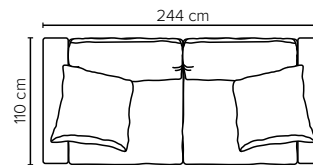

Design your own sofa

bellus®

Armrest - 1 - 1 - Corner - 1 - Lounger - DIV

/ DIV - Lounger - 1 - Corner - 1 - 1 - Armrest

DIV - 1 - 1 / 1 - 1 - DIV

Corner

1

Lounger

DIV

Armrest

Armrest - 1 - Lounger - 1 - Armrest

Armrest - 1 - 1 - Armrest

SEAT: Fixed seat: Cloud^{Plus} System: Pocket springs + HR Foam 35 kg covered with 200 g fiber. **On top of seat:** Loose seat cushion with feather mixed with shredded foam

BACK: Feather mixed with shredded foam
Fixed seat with loose cushions on top and loose back cushions

ARMREST: Foam 25-30 kg

DECO PILLOWS: 1 deco pillow per armrest size 70x75 cm
1 deco pillow per corner size 70x75 cm