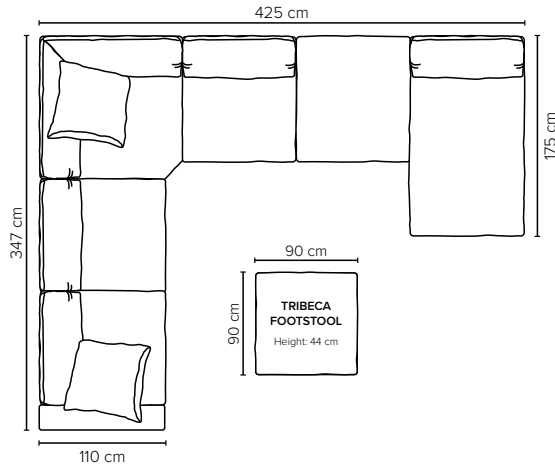

Design your own sofa

bellus®

Armrest - 1 - 1 - Corner - 1 - Lounger - DIV

/ DIV - Lounger - 1 - Corner - 1 - 1 - Armrest

DIV - 1 - 1 / 1 - 1 - DIV

Corner

1

Lounger

BACK: Feather mixed with shredded foam
Fixed seat with loose cushions on top and loose back cushions

ARMREST: Foam 25-30 kg

DECO PILLOWS: 1 deco pillow per armrest size 70x75 cm
1 deco pillow per corner size 70x75 cm