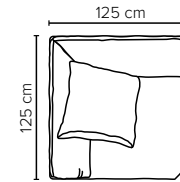

Design your own sofa

bellus®

Armrest - 1 - 1 - Corner - 1 - Lounger - DIV

/ DIV - Lounger - 1 - Corner - 1 - 1 - Armrest

DIV - 1 - 1 / 1 - 1 - DIV

Corner

1

Lounger

BACK: Feather mixed with shredded foam
Fixed seat with loose cushions on top and loose back cushions

ARMREST: Foam 25-30 kg

DECO PILLOWS: 1 deco pillow per armrest size 70x75 cm
1 deco pillow per corner size 70x75 cm