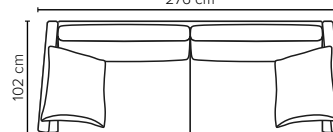

3 LC

216 cm

4 LC

256 cm

4 MAXI LC

276 cm

3 DIV (Left/Right)

256 cm

4 DIV (Left/Right)

276 cm

OPEN END SMALL (Left/Right)

297 cm

OPEN END (Left/Right)

337 cm

- SEAT:** HR Foam 35 kg + ERX Foam 40 kg covered with 200 g fiber
- BACK:** Siliconized polyester fiber
Loose seat cushions and loose back cushions
- ARMREST:** Foam 25-30 kg

- DECO PILLOWS:** 1 deco pillow per armrest size 65×55 cm
- FRAME:** Plywood + wood
No-Sag springs
- LEG OPTIONS:** No leg choices available for this sofa