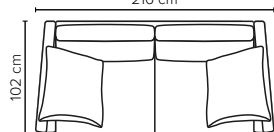

3 LC

216 cm

4 LC

256 cm

4 MAXI LC

276 cm

3 DIV (Left/Right)

256 cm

4 DIV (Left/Right)

276 cm

OPEN END SMALL (Left/Right)

297 cm

OPEN END (Left/Right)

337 cm

- SEAT:** HR Foam 35 kg + ERX Foam 40 kg covered with 200 g fiber
- BACK:** Siliconized polyester fiber
Loose seat cushions and loose back cushions
- ARMREST:** Foam 25-30 kg

- DECO PILLOWS:** 1 deco pillow per armrest size 65×55 cm
- FRAME:** Plywood + wood
No-Sag springs
- LEG OPTIONS:** No leg choices available for this sofa