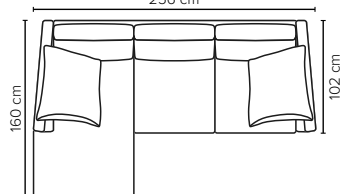

3 LC

216 cm

4 LC

256 cm

4 MAXI LC

276 cm

3 DIV (Left/Right)

256 cm

4 DIV (Left/Right)

276 cm

OPEN END SMALL (Left/Right)

297 cm

OPEN END (Left/Right)

337 cm

- SEAT:** HR Foam 35 kg + ERX Foam 40 kg covered with 200 g fiber
- BACK:** Siliconized polyester fiber
Loose seat cushions and loose back cushions
- ARMREST:** Foam 25-30 kg

- DECO PILLOWS:** 1 deco pillow per armrest size 65×55 cm
- FRAME:** Plywood + wood
No-Sag springs
- LEG OPTIONS:** No leg choices available for this sofa