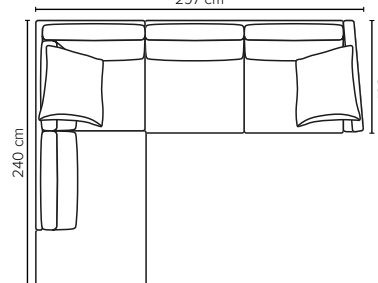

3 LC

216 cm

4 LC

256 cm

4 MAXI LC

276 cm

3 DIV (Left/Right)

256 cm

4 DIV (Left/Right)

276 cm

OPEN END SMALL (Left/Right)

297 cm

OPEN END (Left/Right)

337 cm

- SEAT:** HR Foam 35 kg + ERX Foam 40 kg covered with 200 g fiber
- BACK:** Siliconized polyester fiber
Loose seat cushions and loose back cushions
- ARMREST:** Foam 25-30 kg

- DECO PILLOWS:** 1 deco pillow per armrest size 65×55 cm
- FRAME:** Plywood + wood
No-Sag springs
- LEG OPTIONS:** No leg choices available for this sofa