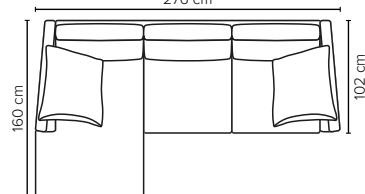

3 LC

216 cm

4 LC

256 cm

4 MAXI LC

276 cm

3 DIV (Left/Right)

256 cm

4 DIV (Left/Right)

276 cm

OPEN END SMALL (Left/Right)

297 cm

OPEN END (Left/Right)

337 cm

- SEAT:** HR Foam 35 kg + ERX Foam 40 kg covered with 200 g fiber
- BACK:** Siliconized polyester fiber
Loose seat cushions and loose back cushions
- ARMREST:** Foam 25-30 kg

- DECO PILLOWS:** 1 deco pillow per armrest size 65×55 cm
- FRAME:** Plywood + wood
No-Sag springs
- LEG OPTIONS:** No leg choices available for this sofa