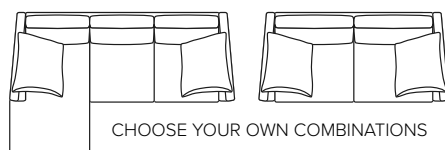

SUPERB

A contemporary silhouette, modern day comfort

bellus®

CHOOSE YOUR OWN COMBINATIONS