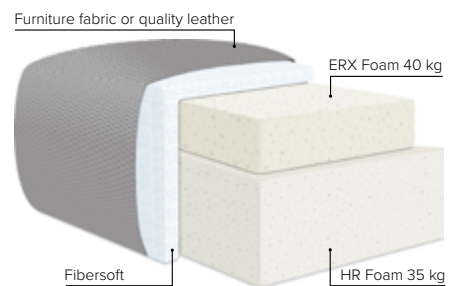

SUPERB

A contemporary silhouette, modern day comfort

bellus[®]

CHOOSE YOUR OWN COMBINATIONS

A CHOICE OF FABRICS AND LEATHERS

COMBINATIONS

Choose from available sofa models

bellus®

3 LC

216 cm

4 LC

256 cm

4 MAXI LC

276 cm

3 DIV (Left/Right)

256 cm

4 DIV (Left/Right)

276 cm

OPEN END SMALL (Left/Right)

297 cm

OPEN END (Left/Right)

337 cm

- SEAT:** HR Foam 35 kg + ERX Foam 40 kg covered with 200 g fiber
- BACK:** Siliconized polyester fiber
Loose seat cushions and loose back cushions
- ARMREST:** Foam 25-30 kg