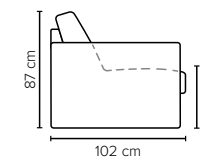

3 LC

216 cm

4 LC

256 cm

4 MAXI LC

276 cm

3 DIV (Left/Right)

256 cm

4 DIV (Left/Right)

276 cm

OPEN END SMALL (Left/Right)

297 cm

OPEN END (Left/Right)

337 cm

- SEAT:** HR Foam 35 kg + ERX Foam 40 kg covered with 200 g fiber
- BACK:** Siliconized polyester fiber
Loose seat cushions and loose back cushions
- ARMREST:** Foam 25-30 kg

- DECO PILLOWS:** 1 deco pillow per armrest size 65×55 cm
- FRAME:** Plywood + wood
No-Sag springs
- LEG OPTIONS:** No leg choices available for this sofa