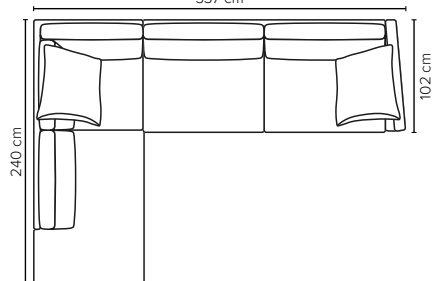

3 LC

216 cm

4 LC

256 cm

4 MAXI LC

276 cm

3 DIV (Left/Right)

256 cm

4 DIV (Left/Right)

276 cm

OPEN END SMALL (Left/Right)

297 cm

OPEN END (Left/Right)

337 cm

- SEAT:** HR Foam 35 kg + ERX Foam 40 kg covered with 200 g fiber
- BACK:** Siliconized polyester fiber
Loose seat cushions and loose back cushions
- ARMREST:** Foam 25-30 kg

- DECO PILLOWS:** 1 deco pillow per armrest size 65×55 cm
- FRAME:** Plywood + wood
No-Sag springs
- LEG OPTIONS:** No leg choices available for this sofa