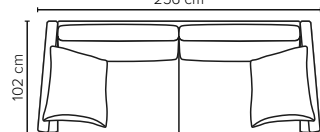

3 LC

216 cm

4 LC

256 cm

4 MAXI LC

276 cm

3 DIV (Left/Right)

256 cm

4 DIV (Left/Right)

276 cm

OPEN END SMALL (Left/Right)

297 cm

OPEN END (Left/Right)

337 cm

- SEAT:** HR Foam 35 kg + ERX Foam 40 kg covered with 200 g fiber
- BACK:** Siliconized polyester fiber
Loose seat cushions and loose back cushions
- ARMREST:** Foam 25-30 kg

- DECO PILLOWS:** 1 deco pillow per armrest size 65×55 cm
- FRAME:** Plywood + wood
No-Sag springs
- LEG OPTIONS:** No leg choices available for this sofa