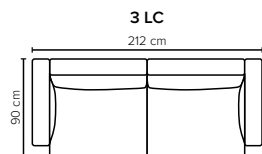

COMBINATIONS

Choose from available sofa models

bellus®