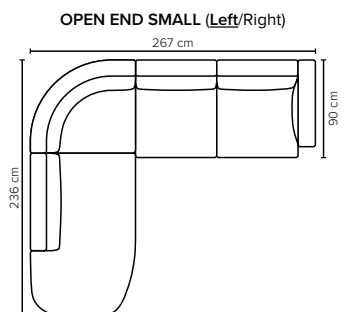

COMBINATIONS

Choose from available sofa models

bellus®

1. **SEAT:** **Cloud System:** Pocket springs + HR Foam 35 kg covered with memory foam and 300 g fiber
2. **BACK:** HR Foam 35 kg covered with 200g fiber
   Fixed seat cushions and fixed back cushions
3. **ARMREST:** Foam 25-30 kg

1. **DECO PILLOWS:** Not included in this sofa model
   Additional pillows can be ordered separately
2. **FRAME:** Plywood + wood
   No-Sag springs
3. **LEG OPTIONS:** Standard: Leg 15 (metal, h: 17 cm)