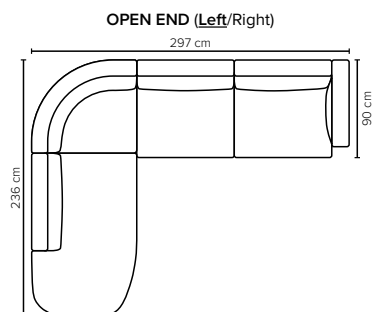

COMBINATIONS

Choose from available sofa models

bellus®

1. **SEAT:** **Cloud System:** Pocket springs + HR Foam 35 kg covered with memory foam and 300 g fiber
2. **BACK:** HR Foam 35 kg covered with 200g fiber
   Fixed seat cushions and fixed back cushions
3. **ARMREST:** Foam 25-30 kg

1. **DECO PILLOWS:** Not included in this sofa model
   Additional pillows can be ordered separately
2. **FRAME:** Plywood + wood
   No-Sag springs
3. **LEG OPTIONS:** Standard: Leg 15 (metal, h: 17 cm)