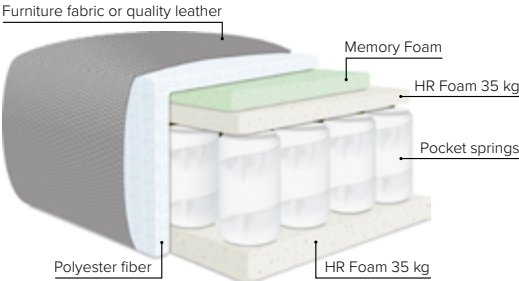

PERRY

Modern round forms

bellus®

cloud.

COMBINATIONS

Choose from available sofa models

bellus®

- SEAT:** **Cloud System:** Pocket springs + HR Foam 35 kg covered with memory foam and 300 g fiber
- BACK:** HR Foam 35 kg covered with 200g fiber
Fixed seat cushions and fixed back cushions
- ARMREST:** Foam 25-30 kg

- DECO PILLOWS:** Not included in this sofa model
Additional pillows can be ordered separately
- FRAME:** Plywood + wood
No-Sag springs
- LEG OPTIONS:** Standard: Leg 15 (metal, h: 17 cm)

All measurements are approximate, +/- 3 cm. Sofa height measured with leg 15.
Please visit www.bellus.com for the latest product versions.