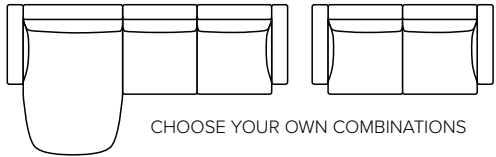

PERRY

Modern round forms

bellus®

cloud.

COMBINATIONS

Choose from available sofa models

bellus®

- SEAT:** **Cloud System:** Pocket springs + HR Foam 35 kg covered with memory foam and 300 g fiber
- BACK:** HR Foam 35 kg covered with 200g fiber
Fixed seat cushions and fixed back cushions
- ARMREST:** Foam 25-30 kg

- DECO PILLOWS:** Not included in this sofa model
Additional pillows can be ordered separately
- FRAME:** Plywood + wood
No-Sag springs
- LEG OPTIONS:** Standard: Leg 15 (metal, h: 17 cm)

All measurements are approximate, +/- 3 cm. Sofa height measured with leg 15.
Please visit www.bellus.com for the latest product versions.