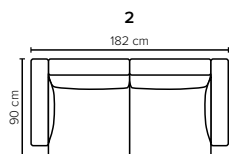

COMBINATIONS

Choose from available sofa models

bellus®