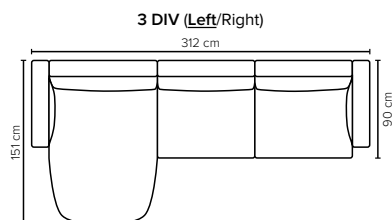

COMBINATIONS

Choose from available sofa models

bellus®

1. **SEAT:** **Cloud System:** Pocket springs + HR Foam 35 kg covered with memory foam and 300 g fiber
2. **BACK:** HR Foam 35 kg covered with 200g fiber
   Fixed seat cushions and fixed back cushions
3. **ARMREST:** Foam 25-30 kg

1. **DECO PILLOWS:** Not included in this sofa model
   Additional pillows can be ordered separately
2. **FRAME:** Plywood + wood
   No-Sag springs
3. **LEG OPTIONS:** Standard: Leg 15 (metal, h: 17 cm)