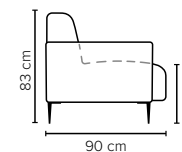

COMBINATIONS

Choose from available sofa models

bellus®