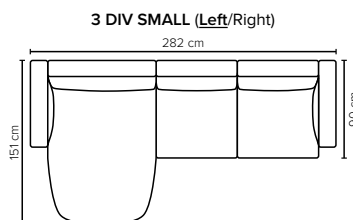

COMBINATIONS

Choose from available sofa models

bellus®

1. **SEAT:** **Cloud System:** Pocket springs + HR Foam 35 kg covered with memory foam and 300 g fiber
2. **BACK:** HR Foam 35 kg covered with 200g fiber
   Fixed seat cushions and fixed back cushions
3. **ARMREST:** Foam 25-30 kg

1. **DECO PILLOWS:** Not included in this sofa model
   Additional pillows can be ordered separately
2. **FRAME:** Plywood + wood
   No-Sag springs
3. **LEG OPTIONS:** Standard: Leg 15 (metal, h: 17 cm)