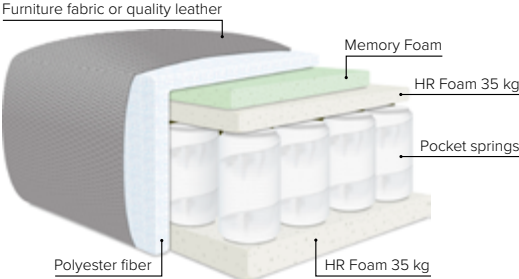

METROPOL

Have a special sitting experience

bellus®

cloud.

COMBINATIONS

Choose from available sofa models

MODULES

Design your own sofa

bellus®

- SEAT:** Cloud System: Pocket springs + HR Foam 35 kg covered with memory foam and 200 g fiber
- BACK:** Siliconized polyester fiber in separate bag that is in 3- channels
Loose seat cushions and fixed back cushions
- ARMREST:** Foam 25 kg

- DECO PILLOWS:** Not included in this sofa model
Additional pillows can be ordered separately
- FRAME:** Plywood + wood
No-Sag springs
- LEG OPTIONS:** Standard: Leg 14 (wooden, h: 16 cm)
Optional: Leg 15 (metal, h: 17 cm)

All measurements are approximate, +/- 3 cm. Sofa height measured with leg 14. Please visit www.bellus.com for the latest product versions.