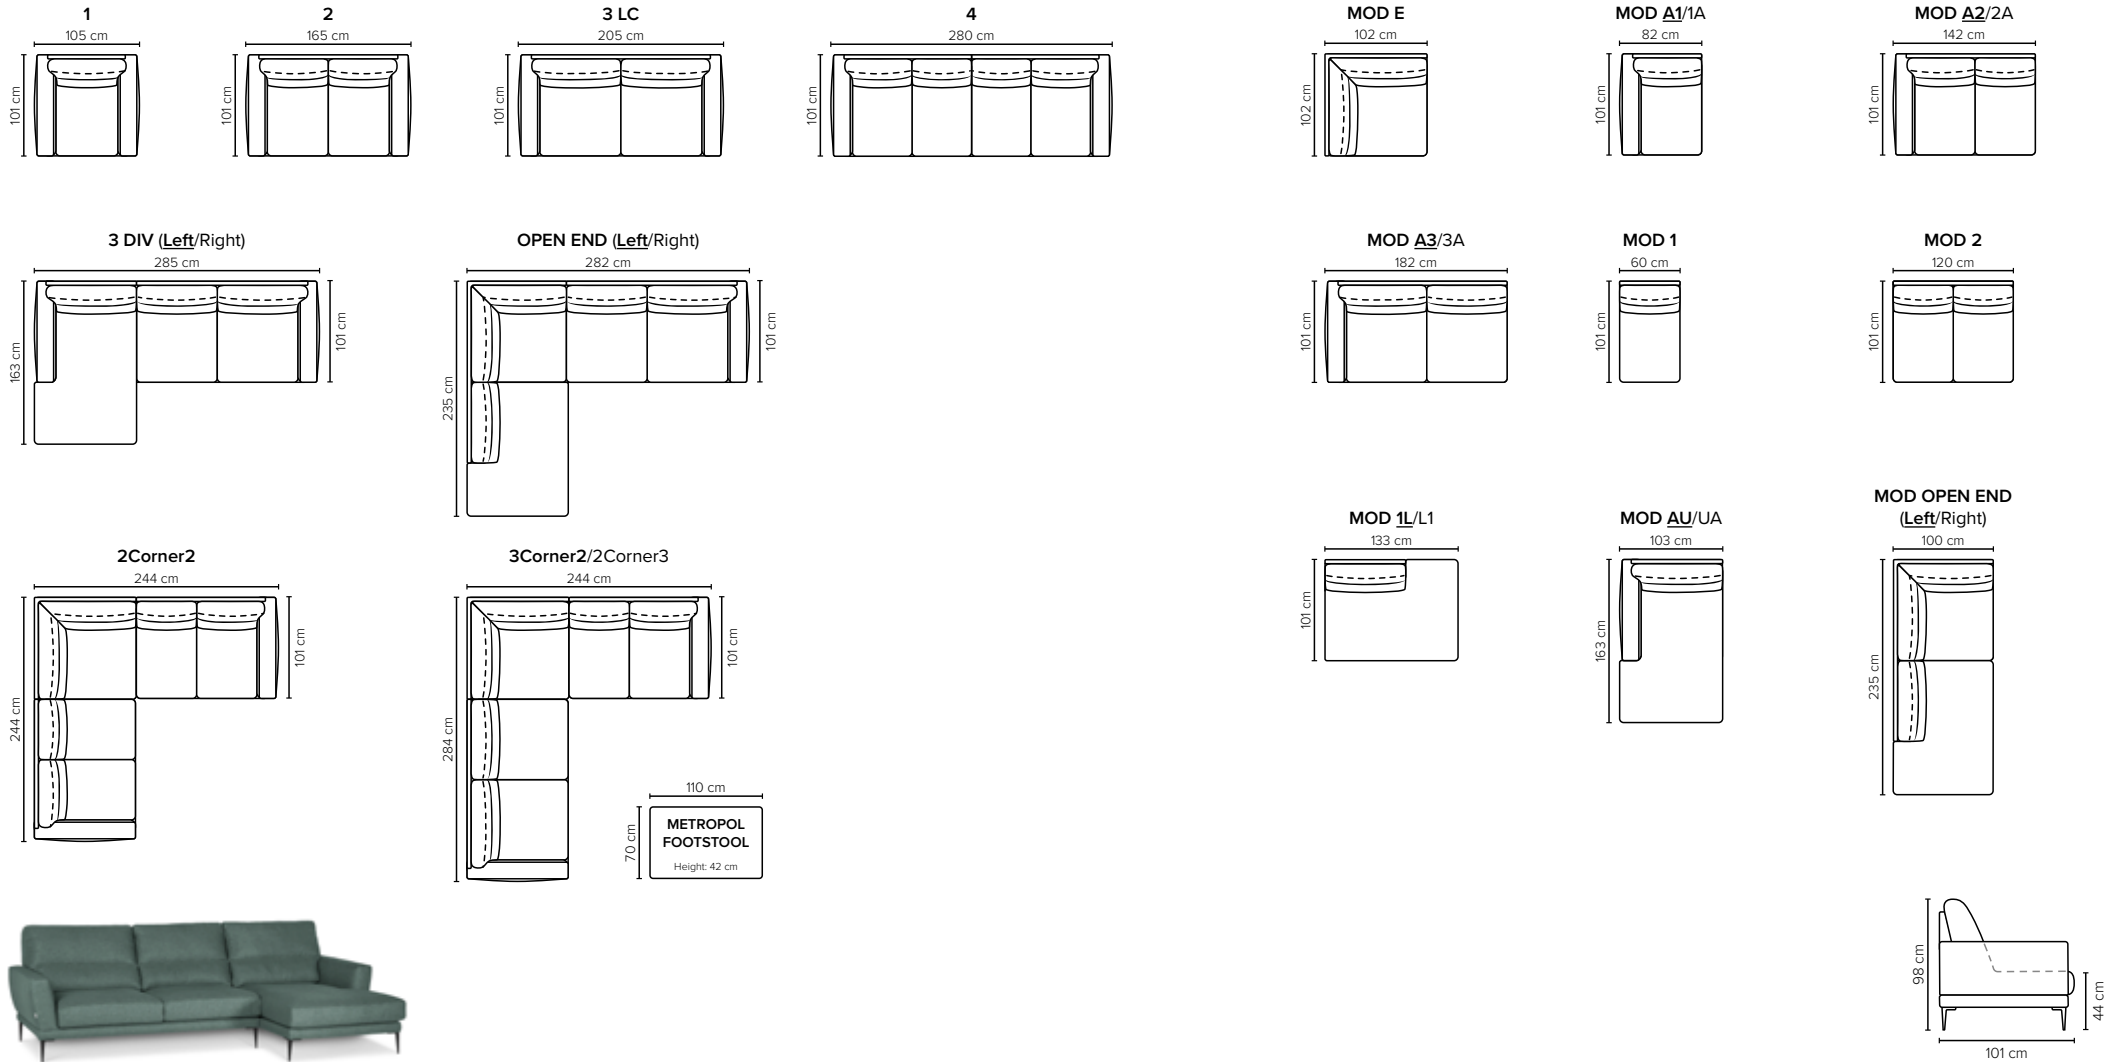

COMBINATIONS

Choose from available sofa models

MODULES

Design your own sofa

bellus®

1. **SEAT:** Cloud System: Pocket springs + HR Foam 35 kg covered with memory foam and 200 g fiber
2. **BACK:** Siliconized polyester fiber in separate bag that is in 3- channels
   Loose seat cushions and fixed back cushions
3. **ARMREST:** Foam 25 kg

1. **DECO PILLOWS:** Not included in this sofa model
   Additional pillows can be ordered separately
2. **FRAME:** Plywood + wood
   No-Sag springs
3. **LEG OPTIONS:** Standard: Leg 14 (wooden, h: 16 cm)
   Optional: Leg 15 (metal, h: 17 cm)