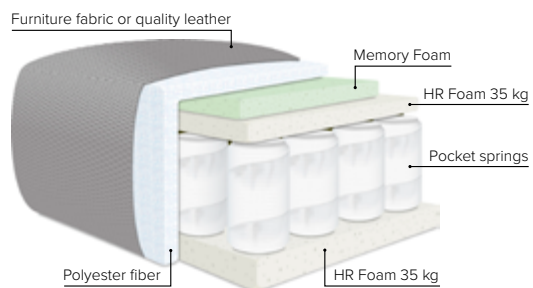

MERION

Modern minimalistic look, beautiful design. Choose between different modules to desing THE sofa for you

bellus®

cloud.

DESIGN YOUR OWN SOFA

COMBINATIONS

Choose from available sofa models

MODULES

Design your own sofa

bellus®

- SEAT:** Cloud System: Pocket springs + HR Foam 35 kg covered with memory foam and 200 g fiber
- BACK:** Silicized polyester fiber
Fixed seat cushions and loose back cushions
- ARMREST:** Foam 25-30 kg

- DECO PILLOWS:** 1 deco pillow per armrest size 40x40 cm
1 deco pillow per corner size 40x40 cm
- FRAME:** Plywood + wood
No-Sag springs
- LEG OPTIONS:** Standard: Leg 89 (metal, h: 21 cm)
Optional: Leg 85 (wooden, h: 17 cm)

All measurements are approximate, +/- 3 cm. Sofa height measured with leg 89. Please visit www.bellus.com for the latest product versions.