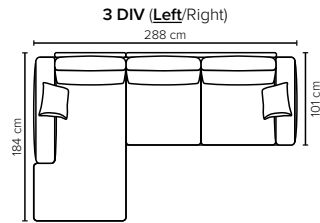

COMBINATIONS

Choose from available sofa models

MODULES

Design your own sofa

bellus®