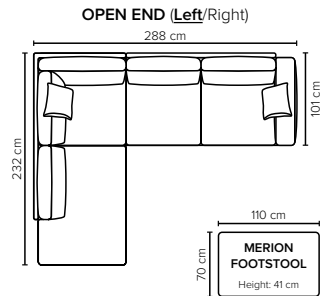

COMBINATIONS

Choose from available sofa models

MODULES

Design your own sofa

bellus®

- **SEAT:** Cloud System: Pocket springs + HR Foam 35 kg covered with memory foam and 200 g fiber
- **BACK:** Silicized polyester fiber
  Fixed seat cushions and loose back cushions
- **ARMREST:** Foam 25-30 kg

- **DECO PILLOWS:** 1 deco pillow per armrest size 40x40 cm
  1 deco pillow per corner size 40x40 cm
- **FRAME:** Plywood + wood
  No-Sag springs
- **LEG OPTIONS:** Standard: Leg 89 (metal, h: 21 cm)
  Optional: Leg 85 (wooden, h: 17 cm)