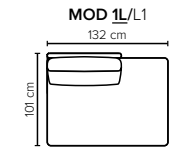

COMBINATIONS

Choose from available sofa models

MODULES

Design your own sofa

bellus®