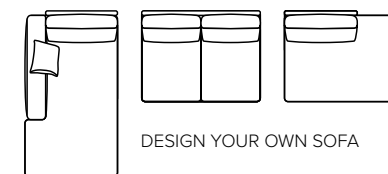

MERION

Modern minimalistic look, beautiful design. Choose between different modules to desing THE sofa for you

bellus®

cloud.

DESIGN YOUR OWN SOFA

COMBINATIONS

Choose from available sofa models

MODULES

Design your own sofa

bellus®

- SEAT:** Cloud System: Pocket springs + HR Foam 35 kg covered with memory foam and 200 g fiber
- BACK:** Silicized polyester fiber
Fixed seat cushions and loose back cushions
- ARMREST:** Foam 25-30 kg

- DECO PILLOWS:** 1 deco pillow per armrest size 40x40 cm
1 deco pillow per corner size 40x40 cm
- FRAME:** Plywood + wood
No-Sag springs
- LEG OPTIONS:** Standard: Leg 89 (metal, h: 21 cm)
Optional: Leg 85 (wooden, h: 17 cm)