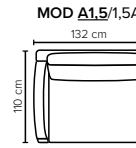

COMBINATIONS

Choose from available sofa models

MODULES

Design your own sofa

bellus®

1. **SEAT:** Cloud System: Pocket springs + HR Foam 35 kg covered with memory foam and 200 g fiber
2. **BACK:** Foam 35 kg covered with 1500 g fiber
   Loose seat cushions and loose back cushions
3. **ARMREST:** Foam 25-30 kg + 200 g fiber

1. **DECO PILLOWS:** 2 deco pillows per Mod Love Corner size 55x50 cm
   1 deco pillow per Mod Love Corner size 65x60 cm
   1 deco pillow per Mod C size 55x50 cm
   Note: Open End, Love End and Love End XL combinations have decos according to the respective modules

1. **FRAME:** Plywood + wood + foam 25 kg
2. **LEG OPTIONS:** No leg choices available for this sofa