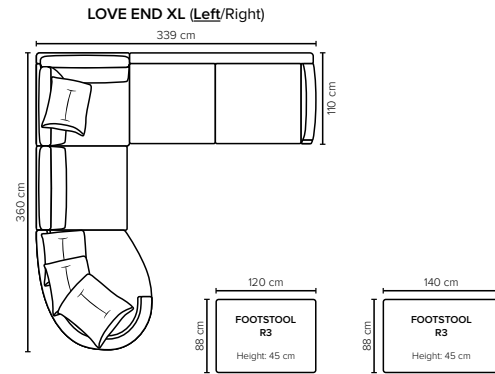

COMBINATIONS

Choose from available sofa models

MODULES

Design your own sofa

bellus®

1. **SEAT:** Cloud System: Pocket springs + HR Foam 35 kg covered with memory foam and 200 g fiber
2. **BACK:** Foam 35 kg covered with 1500 g fiber
   Loose seat cushions and loose back cushions
3. **ARMREST:** Foam 25-30 kg + 200 g fiber

1. **DECO PILLOWS:** 2 deco pillows per Mod Love Corner size 55x50 cm
   1 deco pillow per Mod Love Corner size 65x60 cm
   1 deco pillow per Mod C size 55x50 cm
   Note: Open End, Love End and Love End XL combinations have decos according to the respective modules

1. **FRAME:** Plywood + wood + foam 25 kg
2. **LEG OPTIONS:** No leg choices available for this sofa