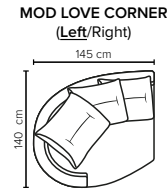

COMBINATIONS

Choose from available sofa models

MODULES

Design your own sofa

bellus®

1. **SEAT:** Cloud System: Pocket springs + HR Foam 35 kg covered with memory foam and 200 g fiber
2. **BACK:** Foam 35 kg covered with 1500 g fiber
   Loose seat cushions and loose back cushions
3. **ARMREST:** Foam 25-30 kg + 200 g fiber

1. **DECO PILLOWS:** 2 deco pillows per Mod Love Corner size 55x50 cm
   1 deco pillow per Mod Love Corner size 65x60 cm
   1 deco pillow per Mod C size 55x50 cm
   Note: Open End, Love End and Love End XL combinations have decos according to the respective modules

1. **FRAME:** Plywood + wood + foam 25 kg
2. **LEG OPTIONS:** No leg choices available for this sofa