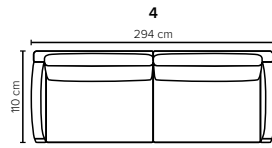

COMBINATIONS

Choose from available sofa models

MODULES

Design your own sofa

bellus®

1. **SEAT:** Cloud System: Pocket springs + HR Foam 35 kg covered with memory foam and 200 g fiber
2. **BACK:** Foam 35 kg covered with 1500 g fiber
   Loose seat cushions and loose back cushions
3. **ARMREST:** Foam 25-30 kg + 200 g fiber

1. **DECO PILLOWS:** 2 deco pillows per Mod Love Corner size 55x50 cm
   1 deco pillow per Mod Love Corner size 65x60 cm
   1 deco pillow per Mod C size 55x50 cm
   Note: Open End, Love End and Love End XL combinations have decos according to the respective modules

1. **FRAME:** Plywood + wood + foam 25 kg
2. **LEG OPTIONS:** No leg choices available for this sofa