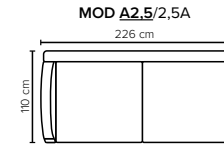

COMBINATIONS

Choose from available sofa models

MODULES

Design your own sofa

bellus®

1. **SEAT:** Cloud System: Pocket springs + HR Foam 35 kg covered with memory foam and 200 g fiber
2. **BACK:** Foam 35 kg covered with 1500 g fiber
   Loose seat cushions and loose back cushions
3. **ARMREST:** Foam 25-30 kg + 200 g fiber

1. **DECO PILLOWS:** 2 deco pillows per Mod Love Corner size 55x50 cm
   1 deco pillow per Mod Love Corner size 65x60 cm
   1 deco pillow per Mod C size 55x50 cm
   Note: Open End, Love End and Love End XL combinations have decos according to the respective modules

1. **FRAME:** Plywood + wood + foam 25 kg
2. **LEG OPTIONS:** No leg choices available for this sofa