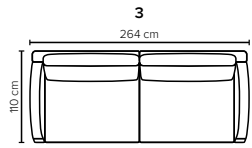

COMBINATIONS

Choose from available sofa models

MODULES

Design your own sofa

bellus®

1. **SEAT:** Cloud System: Pocket springs + HR Foam 35 kg covered with memory foam and 200 g fiber
2. **BACK:** Foam 35 kg covered with 1500 g fiber
   Loose seat cushions and loose back cushions
3. **ARMREST:** Foam 25-30 kg + 200 g fiber

1. **DECO PILLOWS:** 2 deco pillows per Mod Love Corner size 55x50 cm
   1 deco pillow per Mod Love Corner size 65x60 cm
   1 deco pillow per Mod C size 55x50 cm
   Note: Open End, Love End and Love End XL combinations have decos according to the respective modules

1. **FRAME:** Plywood + wood + foam 25 kg
2. **LEG OPTIONS:** No leg choices available for this sofa