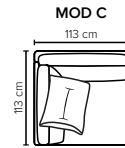

COMBINATIONS

Choose from available sofa models

MODULES

Design your own sofa

bellus®

1. **SEAT:** Cloud System: Pocket springs + HR Foam 35 kg covered with memory foam and 200 g fiber
2. **BACK:** Foam 35 kg covered with 1500 g fiber
   Loose seat cushions and loose back cushions
3. **ARMREST:** Foam 25-30 kg + 200 g fiber

1. **DECO PILLOWS:** 2 deco pillows per Mod Love Corner size 55x50 cm
   1 deco pillow per Mod Love Corner size 65x60 cm
   1 deco pillow per Mod C size 55x50 cm
   Note: Open End, Love End and Love End XL combinations have decos according to the respective modules

1. **FRAME:** Plywood + wood + foam 25 kg
2. **LEG OPTIONS:** No leg choices available for this sofa