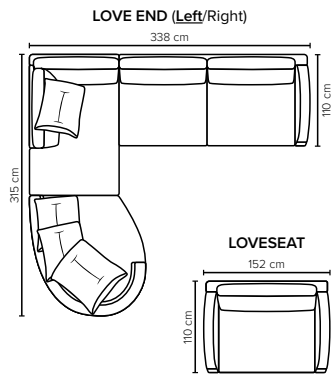

COMBINATIONS

Choose from available sofa models

MODULES

Design your own sofa

bellus®

1. **SEAT:** Cloud System: Pocket springs + HR Foam 35 kg covered with memory foam and 200 g fiber
2. **BACK:** Foam 35 kg covered with 1500 g fiber
   Loose seat cushions and loose back cushions
3. **ARMREST:** Foam 25-30 kg + 200 g fiber

1. **DECO PILLOWS:** 2 deco pillows per Mod Love Corner size 55x50 cm
   1 deco pillow per Mod Love Corner size 65x60 cm
   1 deco pillow per Mod C size 55x50 cm
   Note: Open End, Love End and Love End XL combinations have decos according to the respective modules

1. **FRAME:** Plywood + wood + foam 25 kg
2. **LEG OPTIONS:** No leg choices available for this sofa