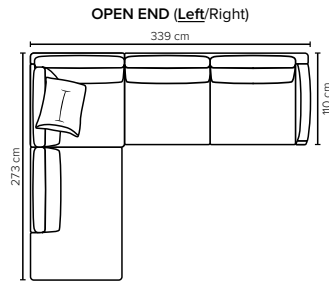

COMBINATIONS

Choose from available sofa models

MODULES

Design your own sofa

bellus®

1. **SEAT:** Cloud System: Pocket springs + HR Foam 35 kg covered with memory foam and 200 g fiber
2. **BACK:** Foam 35 kg covered with 1500 g fiber
   Loose seat cushions and loose back cushions
3. **ARMREST:** Foam 25-30 kg + 200 g fiber

1. **DECO PILLOWS:** 2 deco pillows per Mod Love Corner size 55x50 cm
   1 deco pillow per Mod Love Corner size 65x60 cm
   1 deco pillow per Mod C size 55x50 cm
   Note: Open End, Love End and Love End XL combinations have decos according to the respective modules

1. **FRAME:** Plywood + wood + foam 25 kg
2. **LEG OPTIONS:** No leg choices available for this sofa