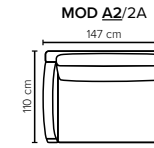

COMBINATIONS

Choose from available sofa models

MODULES

Design your own sofa

bellus®

1. **SEAT:** Cloud System: Pocket springs + HR Foam 35 kg covered with memory foam and 200 g fiber
2. **BACK:** Foam 35 kg covered with 1500 g fiber
   Loose seat cushions and loose back cushions
3. **ARMREST:** Foam 25-30 kg + 200 g fiber

1. **DECO PILLOWS:** 2 deco pillows per Mod Love Corner size 55x50 cm
   1 deco pillow per Mod Love Corner size 65x60 cm
   1 deco pillow per Mod C size 55x50 cm
   Note: Open End, Love End and Love End XL combinations have decos according to the respective modules

1. **FRAME:** Plywood + wood + foam 25 kg
2. **LEG OPTIONS:** No leg choices available for this sofa