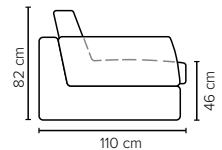

COMBINATIONS

Choose from available sofa models

MODULES

Design your own sofa

bellus®

1. **SEAT:** Cloud System: Pocket springs + HR Foam 35 kg covered with memory foam and 200 g fiber
2. **BACK:** Foam 35 kg covered with 1500 g fiber
   Loose seat cushions and loose back cushions
3. **ARMREST:** Foam 25-30 kg + 200 g fiber

1. **DECO PILLOWS:** 2 deco pillows per Mod Love Corner size 55x50 cm
   1 deco pillow per Mod Love Corner size 65x60 cm
   1 deco pillow per Mod C size 55x50 cm
   Note: Open End, Love End and Love End XL combinations have decos according to the respective modules

1. **FRAME:** Plywood + wood + foam 25 kg
2. **LEG OPTIONS:** No leg choices available for this sofa