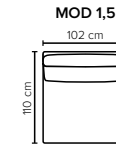

COMBINATIONS

Choose from available sofa models

MODULES

Design your own sofa

bellus®

1. **SEAT:** Cloud System: Pocket springs + HR Foam 35 kg covered with memory foam and 200 g fiber
2. **BACK:** Foam 35 kg covered with 1500 g fiber
   Loose seat cushions and loose back cushions
3. **ARMREST:** Foam 25-30 kg + 200 g fiber

1. **DECO PILLOWS:** 2 deco pillows per Mod Love Corner size 55x50 cm
   1 deco pillow per Mod Love Corner size 65x60 cm
   1 deco pillow per Mod C size 55x50 cm
   Note: Open End, Love End and Love End XL combinations have decos according to the respective modules

1. **FRAME:** Plywood + wood + foam 25 kg
2. **LEG OPTIONS:** No leg choices available for this sofa