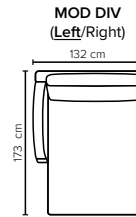

COMBINATIONS

Choose from available sofa models

MODULES

Design your own sofa

bellus®

1. **SEAT:** Cloud System: Pocket springs + HR Foam 35 kg covered with memory foam and 200 g fiber
2. **BACK:** Foam 35 kg covered with 1500 g fiber
   Loose seat cushions and loose back cushions
3. **ARMREST:** Foam 25-30 kg + 200 g fiber

1. **DECO PILLOWS:** 2 deco pillows per Mod Love Corner size 55x50 cm
   1 deco pillow per Mod Love Corner size 65x60 cm
   1 deco pillow per Mod C size 55x50 cm
   Note: Open End, Love End and Love End XL combinations have decos according to the respective modules

1. **FRAME:** Plywood + wood + foam 25 kg
2. **LEG OPTIONS:** No leg choices available for this sofa