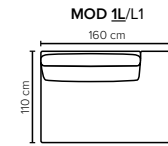

COMBINATIONS

Choose from available sofa models

MODULES

Design your own sofa

bellus®

1. **SEAT:** Cloud System: Pocket springs + HR Foam 35 kg covered with memory foam and 200 g fiber
2. **BACK:** Foam 35 kg covered with 1500 g fiber
   Loose seat cushions and loose back cushions
3. **ARMREST:** Foam 25-30 kg + 200 g fiber

1. **DECO PILLOWS:** 2 deco pillows per Mod Love Corner size 55x50 cm
   1 deco pillow per Mod Love Corner size 65x60 cm
   1 deco pillow per Mod C size 55x50 cm
   Note: Open End, Love End and Love End XL combinations have decos according to the respective modules

1. **FRAME:** Plywood + wood + foam 25 kg
2. **LEG OPTIONS:** No leg choices available for this sofa