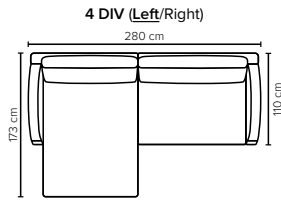

COMBINATIONS

Choose from available sofa models

MODULES

Design your own sofa

bellus®

1. **SEAT:** Cloud System: Pocket springs + HR Foam 35 kg covered with memory foam and 200 g fiber
2. **BACK:** Foam 35 kg covered with 1500 g fiber
   Loose seat cushions and loose back cushions
3. **ARMREST:** Foam 25-30 kg + 200 g fiber

1. **DECO PILLOWS:** 2 deco pillows per Mod Love Corner size 55x50 cm
   1 deco pillow per Mod Love Corner size 65x60 cm
   1 deco pillow per Mod C size 55x50 cm
   Note: Open End, Love End and Love End XL combinations have decos according to the respective modules

1. **FRAME:** Plywood + wood + foam 25 kg
2. **LEG OPTIONS:** No leg choices available for this sofa