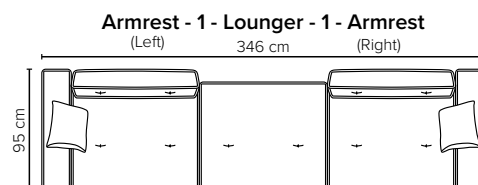

SEAT: Cloud System: Pocket springs + HR Foam 35 kg covered with memory foam and 200 g fiber

BACK: Siliconized polyester fiber
Fixed seat cushions and loose back cushions

ARMREST: Foam 25-30 kg

DECO PILLOWS: 1 deco pillow per armrest size 40x40 cm
2 deco pillows per corner size 40x40 cm

FRAME: Plywood + wood
No-Sag springs

LEG OPTIONS: Standard: floating/hidden legs (wooden, h: 5 cm)
Optional: Leg 72 (wooden, h: 8 cm)

Wooden colors

BLACK