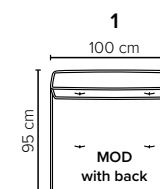

SEAT: Cloud System: Pocket springs + HR Foam 35 kg covered with memory foam and 200 g fiber

BACK: Siliconized polyester fiber
Fixed seat cushions and loose back cushions

ARMREST: Foam 25-30 kg

DECO PILLOWS: 1 deco pillow per armrest size 40x40 cm
2 deco pillows per corner size 40x40 cm

FRAME: Plywood + wood
No-Sag springs

LEG OPTIONS: Standard: floating/hidden legs (wooden, h: 5 cm)
Optional: Leg 72 (wooden, h: 8 cm)

Wooden colors

BLACK