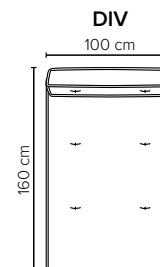

SEAT: Cloud System: Pocket springs + HR Foam 35 kg covered with memory foam and 200 g fiber

BACK: Siliconized polyester fiber
Fixed seat cushions and loose back cushions

ARMREST: Foam 25-30 kg

DECO PILLOWS: 1 deco pillow per armrest size 40x40 cm
2 deco pillows per corner size 40x40 cm

FRAME: Plywood + wood
No-Sag springs

LEG OPTIONS: Standard: floating/hidden legs (wooden, h: 5 cm)
Optional: Leg 72 (wooden, h: 8 cm)

Wooden colors

BLACK