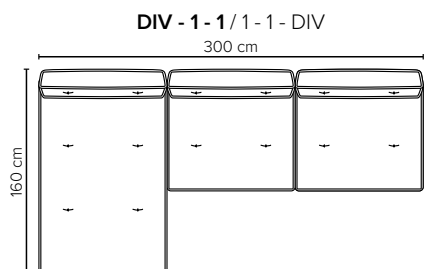

SEAT: Cloud System: Pocket springs + HR Foam 35 kg covered with memory foam and 200 g fiber

BACK: Siliconized polyester fiber
Fixed seat cushions and loose back cushions

ARMREST: Foam 25-30 kg

DECO PILLOWS: 1 deco pillow per armrest size 40x40 cm
2 deco pillows per corner size 40x40 cm

FRAME: Plywood + wood
No-Sag springs

LEG OPTIONS: Standard: floating/hidden legs (wooden, h: 5 cm)
Optional: Leg 72 (wooden, h: 8 cm)

Wooden colors

BLACK