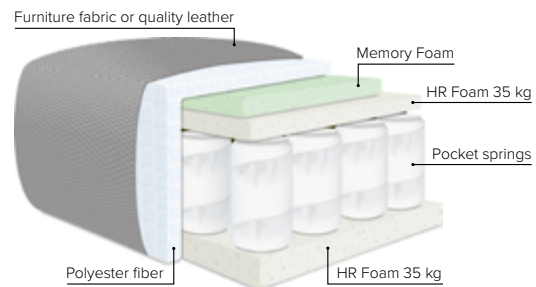

## cloud.

**SEAT:** Cloud System: Pocket springs + HR Foam 35 kg covered with memory foam and 200 g fiber

**BACK:** Siliconized polyester fiber  
Fixed seat cushions and loose back cushions

**ARMREST:** Foam 25-30 kg