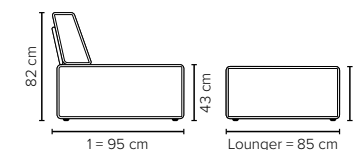

SEAT: Cloud System: Pocket springs + HR Foam 35 kg covered with memory foam and 200 g fiber

BACK: Siliconized polyester fiber
Fixed seat cushions and loose back cushions

ARMREST: Foam 25-30 kg

DECO PILLOWS: 1 deco pillow per armrest size 40x40 cm
2 deco pillows per corner size 40x40 cm

FRAME: Plywood + wood
No-Sag springs

LEG OPTIONS: Standard: floating/hidden legs (wooden, h: 5 cm)
Optional: Leg 72 (wooden, h: 8 cm)

Wooden colors

BLACK