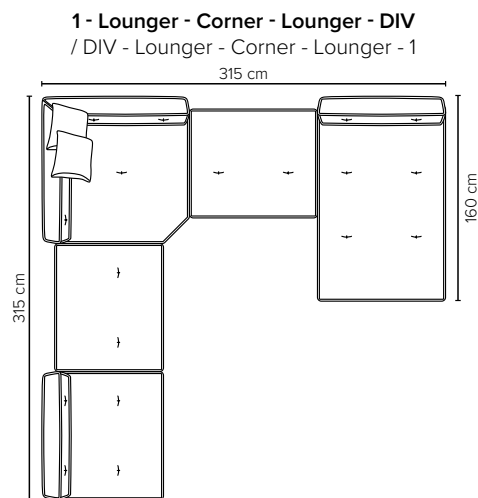

SEAT: Cloud System: Pocket springs + HR Foam 35 kg covered with memory foam and 200 g fiber

BACK: Siliconized polyester fiber
Fixed seat cushions and loose back cushions

ARMREST: Foam 25-30 kg

DECO PILLOWS: 1 deco pillow per armrest size 40x40 cm
2 deco pillows per corner size 40x40 cm

FRAME: Plywood + wood
No-Sag springs

LEG OPTIONS: Standard: floating/hidden legs (wooden, h: 5 cm)
Optional: Leg 72 (wooden, h: 8 cm)

Wooden colors

BLACK