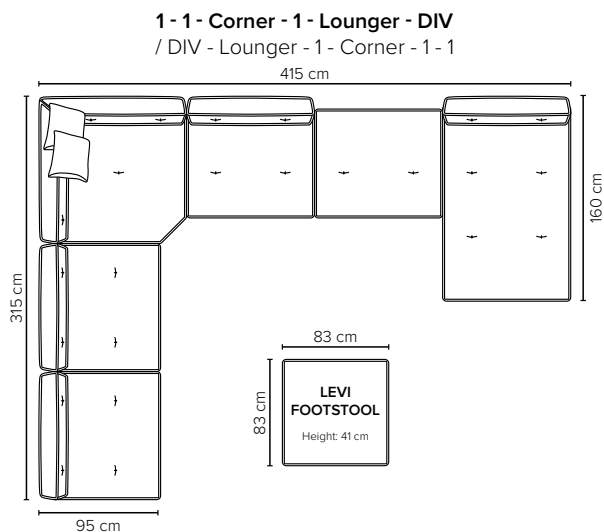

SEAT: Cloud System: Pocket springs + HR Foam 35 kg covered with memory foam and 200 g fiber

BACK: Siliconized polyester fiber
Fixed seat cushions and loose back cushions

ARMREST: Foam 25-30 kg

DECO PILLOWS: 1 deco pillow per armrest size 40x40 cm
2 deco pillows per corner size 40x40 cm

FRAME: Plywood + wood
No-Sag springs

LEG OPTIONS: Standard: floating/hidden legs (wooden, h: 5 cm)
Optional: Leg 72 (wooden, h: 8 cm)

Wooden colors

BLACK