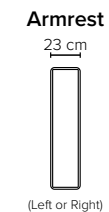

SEAT: Cloud System: Pocket springs + HR Foam 35 kg covered with memory foam and 200 g fiber

BACK: Siliconized polyester fiber
Fixed seat cushions and loose back cushions

ARMREST: Foam 25-30 kg

DECO PILLOWS: 1 deco pillow per armrest size 40x40 cm
2 deco pillows per corner size 40x40 cm

FRAME: Plywood + wood
No-Sag springs

LEG OPTIONS: Standard: floating/hidden legs (wooden, h: 5 cm)
Optional: Leg 72 (wooden, h: 8 cm)

Wooden colors

BLACK