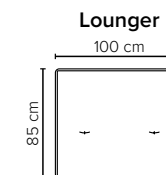

SEAT: Cloud System: Pocket springs + HR Foam 35 kg covered with memory foam and 200 g fiber

BACK: Siliconized polyester fiber
Fixed seat cushions and loose back cushions

ARMREST: Foam 25-30 kg

DECO PILLOWS: 1 deco pillow per armrest size 40x40 cm
2 deco pillows per corner size 40x40 cm

FRAME: Plywood + wood
No-Sag springs

LEG OPTIONS: Standard: floating/hidden legs (wooden, h: 5 cm)
Optional: Leg 72 (wooden, h: 8 cm)

Wooden colors

BLACK