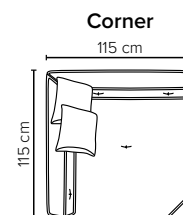

SEAT: Cloud System: Pocket springs + HR Foam 35 kg covered with memory foam and 200 g fiber

BACK: Siliconized polyester fiber
Fixed seat cushions and loose back cushions

ARMREST: Foam 25-30 kg

DECO PILLOWS: 1 deco pillow per armrest size 40x40 cm
2 deco pillows per corner size 40x40 cm

FRAME: Plywood + wood
No-Sag springs

LEG OPTIONS: Standard: floating/hidden legs (wooden, h: 5 cm)
Optional: Leg 72 (wooden, h: 8 cm)

Wooden colors

BLACK