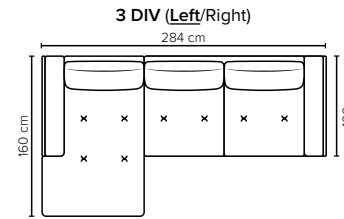

COMBINATIONS Choose from available sofa models

bellus®