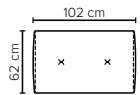

COMBINATIONS Choose from available sofa models

bellus®

LEONE FOOTSTOOL
Height: 43 cm