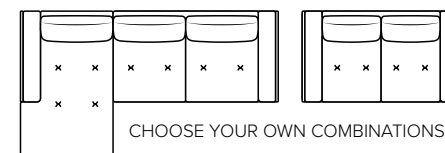

# LEONE

A trim, graceful sofa that floats like a ballerina

bellus®

cloud.

# COMBINATIONS Choose from available sofa models

bellus®

**LEONE FOOTSTOOL**  
Height: 43 cm

- SEAT:** **Cloud System:** Pocket springs + HR Foam 35 kg covered with memory foam and 200 g fiber
- BACK:** Siliconized polyester fiber  
Fixed seat cushions, fixed back cushions
- ARMREST:** Foam 25-30 kg