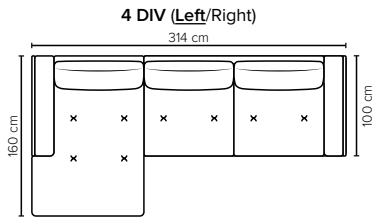

COMBINATIONS Choose from available sofa models

bellus®