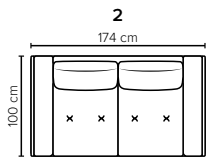

COMBINATIONS Choose from available sofa models

bellus®