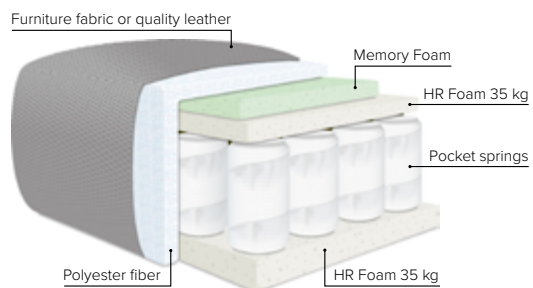

# LEONE

A trim, graceful sofa that floats like a ballerina

bellus®

cloud.

# COMBINATIONS Choose from available sofa models

bellus®

**LEONE FOOTSTOOL**  
Height: 43 cm

- SEAT:** **Cloud System:** Pocket springs + HR Foam 35 kg covered with memory foam and 200 g fiber
- BACK:** Siliconized polyester fiber  
Fixed seat cushions, fixed back cushions
- ARMREST:** Foam 25-30 kg

- Armrest pillow:** Foam 25 kg + siliconized polyester fiber 300-600 g
- DECO PILLOWS:** Not included in this sofa model  
Additional pillows can be ordered separately
- FRAME:** Plywood + wood + foam 25 kg
- LEG OPTIONS:** Standard: Leg 15 (metal, h: 17 cm)

All measurements are approximate, +/- 3 cm. Sofa height measured with leg 15. Please visit [www.bellus.com](http://www.bellus.com) for the latest product versions.