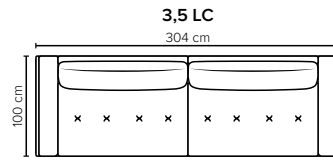

COMBINATIONS Choose from available sofa models

bellus®