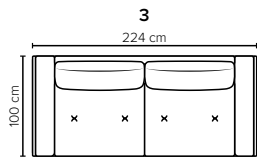

COMBINATIONS Choose from available sofa models

bellus®