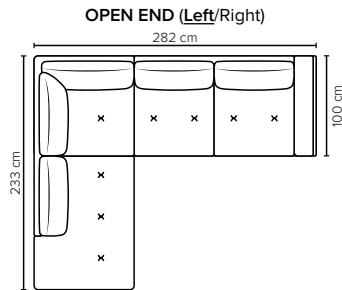

COMBINATIONS Choose from available sofa models

bellus®