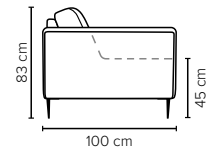

COMBINATIONS Choose from available sofa models

bellus®

- **SEAT:** **Cloud System:** Pocket springs + HR Foam 35 kg covered with memory foam and 200 g fiber
- **BACK:** Siliconized polyester fiber
  Fixed seat cushions, fixed back cushions
- **ARMREST:** Foam 25-30 kg

- **Armrest pillow:** Foam 25 kg + siliconized polyester fiber 300-600 g
- **DECO PILLOWS:** Not included in this sofa model
  Additional pillows can be ordered separately
- **FRAME:** Plywood + wood + foam 25 kg
- **LEG OPTIONS:** Standard: Leg 15 (metal, h: 17 cm)