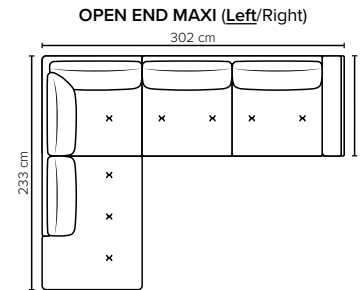

COMBINATIONS Choose from available sofa models

bellus®