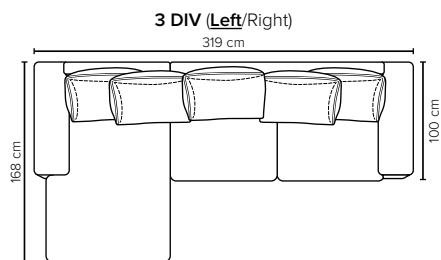

COMBINATIONS

Choose from available sofa models

bellus®

1. **SEAT:** Cloud System: Pocket springs + HR Foam 35 kg covered with memory foam and 200 g fiber
2. **BACK:** Silicized polyester fiber
   Loose seat cushions and loose back cushions
3. **ARMREST:** Foam 25 kg

1. **DECO PILLOWS:** Not included in this sofa model
   Additional pillows can be ordered separately
2. **FRAME:** Plywood + wood
   No-Sag springs
3. **LEG OPTIONS:** Standard: Leg 54 (metal, h: 3 cm)

Wooden colors

Leg 54