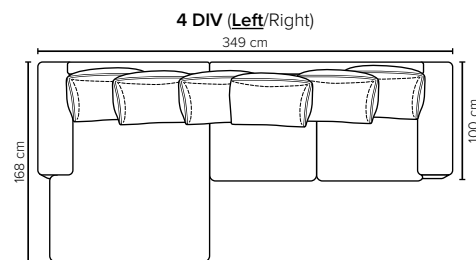

COMBINATIONS

Choose from available sofa models

bellus®

1. **SEAT:** Cloud System: Pocket springs + HR Foam 35 kg covered with memory foam and 200 g fiber
2. **BACK:** Silicized polyester fiber
   Loose seat cushions and loose back cushions
3. **ARMREST:** Foam 25 kg

1. **DECO PILLOWS:** Not included in this sofa model
   Additional pillows can be ordered separately
2. **FRAME:** Plywood + wood
   No-Sag springs
3. **LEG OPTIONS:** Standard: Leg 54 (metal, h: 3 cm)

Wooden colors

Leg 54