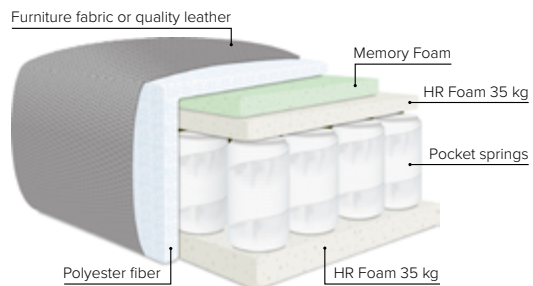

GUSTAVO

A generous lounge-style sofa to accommodate all your needs

bellus[®]

cloud.

A WIDE CHOICE OF FABRICS

COMBINATIONS

Choose from available sofa models

bellus®

- SEAT:** Cloud System: Pocket springs + HR Foam 35 kg covered with memory foam and 200 g fiber
- BACK:** Silicized polyester fiber
Loose seat cushions and loose back cushions
- ARMREST:** Foam 25 kg

- DECO PILLOWS:** Not included in this sofa model
Additional pillows can be ordered separately
- FRAME:** Plywood + wood
No-Sag springs
- LEG OPTIONS:** Standard: Leg 54 (metal, h: 3 cm)

All measurements are approximate, +/- 3 cm. Sofa height measured with leg 89.
Please visit www.bellus.com for the latest product versions.

Wooden colors

Leg 54