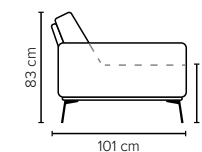

COMBINATIONS

Choose from available sofa models

bellus®