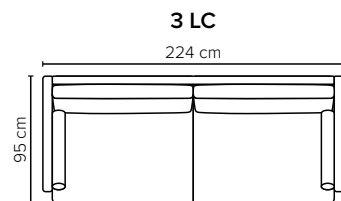

COMBINATIONS

Choose from available sofa models

bellus®

1. **SEAT:** HR Foam 35 kg + ERX Foam 40 kg covered with 200 g fiber
2. **BACK:** Siliconized polyester fiber
3. Loose seat cushions and loose back cushions
4. **ARMREST:** Foam 25 kg

1. **DECO PILLOWS:** **Standard:** 1 tube pillow per armrest except **Grace 1**
   Optional: 40x40 cm pillows can be ordered separately
2. **FRAME:** Plywood + wood
   No-Sag springs
3. **LEG OPTIONS:** Standard: Leg 128 (metal, h: 21 cm)

Leg 128

Metal colors

MATTE
BLACK