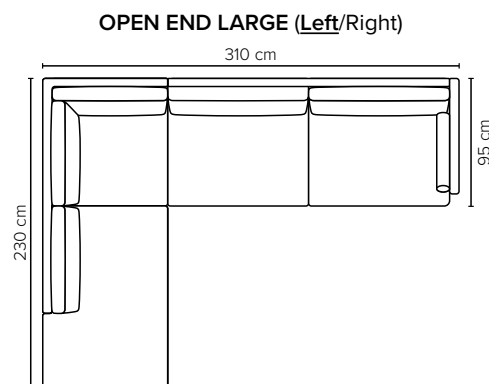

COMBINATIONS

Choose from available sofa models

bellus®

1. **SEAT:** HR Foam 35 kg + ERX Foam 40 kg covered with 200 g fiber
2. **BACK:** Siliconized polyester fiber
3. Loose seat cushions and loose back cushions
4. **ARMREST:** Foam 25 kg

1. **DECO PILLOWS:** **Standard:** 1 tube pillow per armrest except **Grace 1**
   Optional: 40x40 cm pillows can be ordered separately
2. **FRAME:** Plywood + wood
   No-Sag springs
3. **LEG OPTIONS:** Standard: Leg 128 (metal, h: 21 cm)

Leg 128

Metal colors

MATTE
BLACK