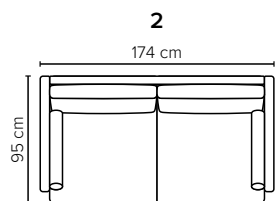

COMBINATIONS

Choose from available sofa models

bellus®

1. **SEAT:** HR Foam 35 kg + ERX Foam 40 kg covered with 200 g fiber
2. **BACK:** Siliconized polyester fiber
3. Loose seat cushions and loose back cushions
4. **ARMREST:** Foam 25 kg

1. **DECO PILLOWS:** **Standard:** 1 tube pillow per armrest except **Grace 1**
   Optional: 40x40 cm pillows can be ordered separately
2. **FRAME:** Plywood + wood
   No-Sag springs
3. **LEG OPTIONS:** Standard: Leg 128 (metal, h: 21 cm)

Leg 128

Metal colors

MATTE
BLACK