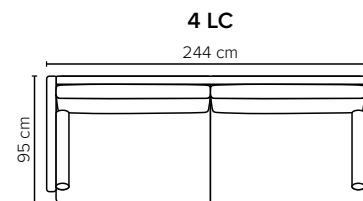

COMBINATIONS

Choose from available sofa models

bellus®

1. **SEAT:** HR Foam 35 kg + ERX Foam 40 kg covered with 200 g fiber
2. **BACK:** Siliconized polyester fiber
3. Loose seat cushions and loose back cushions
4. **ARMREST:** Foam 25 kg

1. **DECO PILLOWS:** **Standard:** 1 tube pillow per armrest except **Grace 1**
   Optional: 40x40 cm pillows can be ordered separately
2. **FRAME:** Plywood + wood
   No-Sag springs
3. **LEG OPTIONS:** Standard: Leg 128 (metal, h: 21 cm)

Leg 128

Metal colors

MATTE
BLACK