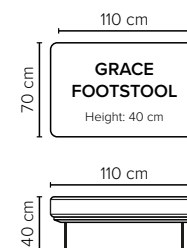

COMBINATIONS

Choose from available sofa models

bellus®

1. **SEAT:** HR Foam 35 kg + ERX Foam 40 kg covered with 200 g fiber
2. **BACK:** Siliconized polyester fiber
3. Loose seat cushions and loose back cushions
4. **ARMREST:** Foam 25 kg

1. **DECO PILLOWS:** **Standard:** 1 tube pillow per armrest except **Grace 1**
   Optional: 40x40 cm pillows can be ordered separately
2. **FRAME:** Plywood + wood
   No-Sag springs
3. **LEG OPTIONS:** Standard: Leg 128 (metal, h: 21 cm)

Leg 128

Metal colors

MATTE
BLACK