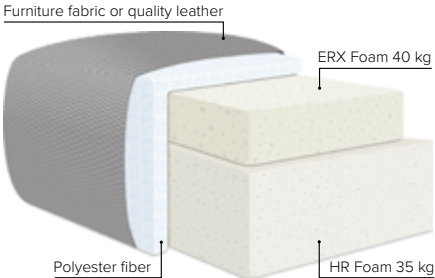

# GRACE

A classical design for a modern home

bellus®

CHOOSE YOUR OWN COMBINATIONS

GRACE FOOTSTOOL DESIGN

# COMBINATIONS

Choose from available sofa models

bellus®

- SEAT:** HR Foam 35 kg + ERX Foam 40 kg covered with 200 g fiber
- BACK:** Siliconized polyester fiber
- Loose seat cushions and loose back cushions
- ARMREST:** Foam 25 kg

- DECO PILLOWS:** **Standard:** 1 tube pillow per armrest except **Grace 1**  
**Optional:** 40x40 cm pillows can be ordered separately
- FRAME:** Plywood + wood  
No-Sag springs
- LEG OPTIONS:** Standard: Leg 128 (metal, h: 21 cm)

All measurements are approximate, +/- 3 cm. Sofa height measured with leg 128.  
Please visit [www.bellus.com](http://www.bellus.com) for the latest product versions.

Leg 128

Metal colors

MATTE  
BLACK