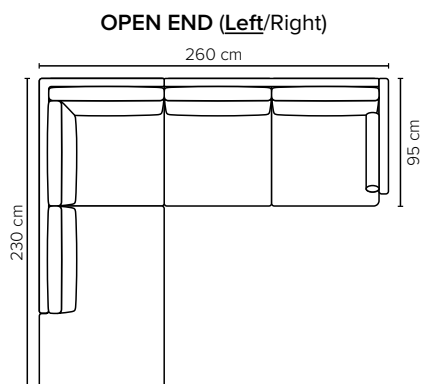

COMBINATIONS

Choose from available sofa models

bellus®

1. **SEAT:** HR Foam 35 kg + ERX Foam 40 kg covered with 200 g fiber
2. **BACK:** Siliconized polyester fiber
3. Loose seat cushions and loose back cushions
4. **ARMREST:** Foam 25 kg

1. **DECO PILLOWS:** **Standard:** 1 tube pillow per armrest except **Grace 1**
   Optional: 40x40 cm pillows can be ordered separately
2. **FRAME:** Plywood + wood
   No-Sag springs
3. **LEG OPTIONS:** Standard: Leg 128 (metal, h: 21 cm)

Leg 128

Metal colors

MATTE
BLACK