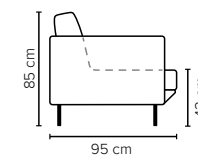

COMBINATIONS

Choose from available sofa models

bellus®

1. **SEAT:** HR Foam 35 kg + ERX Foam 40 kg covered with 200 g fiber
2. **BACK:** Siliconized polyester fiber
3. Loose seat cushions and loose back cushions
4. **ARMREST:** Foam 25 kg

1. **DECO PILLOWS:** **Standard:** 1 tube pillow per armrest except **Grace 1**
   Optional: 40x40 cm pillows can be ordered separately
2. **FRAME:** Plywood + wood
   No-Sag springs
3. **LEG OPTIONS:** Standard: Leg 128 (metal, h: 21 cm)

Leg 128

Metal colors

MATTE
BLACK