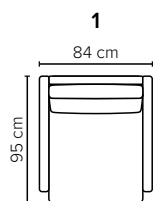

COMBINATIONS

Choose from available sofa models

bellus®

1. **SEAT:** HR Foam 35 kg + ERX Foam 40 kg covered with 200 g fiber
2. **BACK:** Siliconized polyester fiber
3. Loose seat cushions and loose back cushions
4. **ARMREST:** Foam 25 kg

1. **DECO PILLOWS:** **Standard:** 1 tube pillow per armrest except **Grace 1**
   Optional: 40x40 cm pillows can be ordered separately
2. **FRAME:** Plywood + wood
   No-Sag springs
3. **LEG OPTIONS:** Standard: Leg 128 (metal, h: 21 cm)

Leg 128

Metal colors

MATTE
BLACK