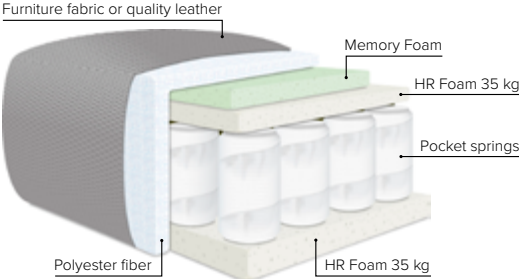

GOA

Elegant sofa with a bold design

bellus®

cloud.

HIGH BACK COMFORT

## COMBINATIONS

Choose from available sofa models

bellus®

**SEAT:** **Cloud System:** Pocket springs + HR Foam 35 kg covered with memory foam and 200 g fiber

**BACK:** Siliconized polyester fiber  
Fixed seat cushions and fixed back cushions

**ARMREST:** Foam 25 kg

**DECO PILLOWS:** 1 buttoned deco pillow per armrest size 40x40 cm  
1 buttoned deco pillow per corner size 40x40 cm

**FRAME:** Plywood + wood  
No-Sag springs

**LEG OPTIONS:** No leg choices available for this sofa