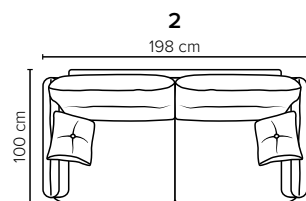

COMBINATIONS

Choose from available sofa models

bellus®

SEAT: **Cloud System:** Pocket springs + HR Foam 35 kg covered with memory foam and 200 g fiber

BACK: Siliconized polyester fiber
Fixed seat cushions and fixed back cushions

ARMREST: Foam 25 kg

DECO PILLOWS: 1 buttoned deco pillow per armrest size 40x40 cm
1 buttoned deco pillow per corner size 40x40 cm

FRAME: Plywood + wood
No-Sag springs

LEG OPTIONS: No leg choices available for this sofa