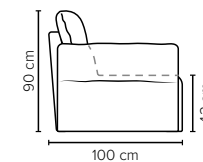

COMBINATIONS

Choose from available sofa models

bellus®

SEAT: **Cloud System:** Pocket springs + HR Foam 35 kg covered with memory foam and 200 g fiber

BACK: Siliconized polyester fiber
Fixed seat cushions and fixed back cushions

ARMREST: Foam 25 kg

DECO PILLOWS: 1 buttoned deco pillow per armrest size 40x40 cm
1 buttoned deco pillow per corner size 40x40 cm

FRAME: Plywood + wood
No-Sag springs

LEG OPTIONS: No leg choices available for this sofa