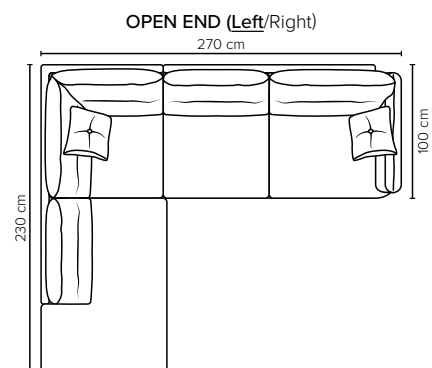

COMBINATIONS

Choose from available sofa models

bellus®

SEAT: **Cloud System:** Pocket springs + HR Foam 35 kg covered with memory foam and 200 g fiber

BACK: Siliconized polyester fiber
Fixed seat cushions and fixed back cushions

ARMREST: Foam 25 kg

DECO PILLOWS: 1 buttoned deco pillow per armrest size 40x40 cm
1 buttoned deco pillow per corner size 40x40 cm

FRAME: Plywood + wood
No-Sag springs

LEG OPTIONS: No leg choices available for this sofa