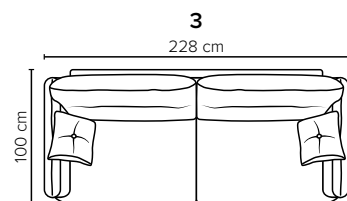

COMBINATIONS

Choose from available sofa models

bellus®

SEAT: **Cloud System:** Pocket springs + HR Foam 35 kg covered with memory foam and 200 g fiber

BACK: Siliconized polyester fiber
Fixed seat cushions and fixed back cushions

ARMREST: Foam 25 kg

DECO PILLOWS: 1 buttoned deco pillow per armrest size 40x40 cm
1 buttoned deco pillow per corner size 40x40 cm

FRAME: Plywood + wood
No-Sag springs

LEG OPTIONS: No leg choices available for this sofa