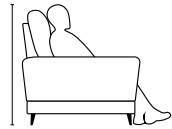

GOA

Elegant sofa with a bold design

bellus®

cloud.

HIGH BACK COMFORT

## COMBINATIONS

Choose from available sofa models

bellus®

**SEAT:** **Cloud System:** Pocket springs + HR Foam 35 kg covered with memory foam and 200 g fiber

**BACK:** Siliconized polyester fiber  
Fixed seat cushions and fixed back cushions

**ARMREST:** Foam 25 kg

**DECO PILLOWS:** 1 buttoned deco pillow per armrest size 40x40 cm  
1 buttoned deco pillow per corner size 40x40 cm

**FRAME:** Plywood + wood  
No-Sag springs

**LEG OPTIONS:** No leg choices available for this sofa