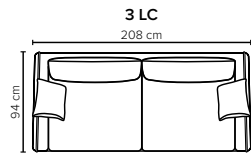

COMBINATIONS

Choose from available sofa models

bellus®