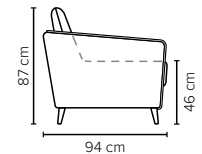

COMBINATIONS

Choose from available sofa models

bellus®

FARO FOOTSTOOL OPTIONS

- **SEAT:** Cloud System: Pocket springs + HR Foam 35 kg covered with memory foam and 200 g fiber
- **BACK:** Siliconized polyester fiber
  Loose seat cushions and loose back cushions
  Back cushions also available with buttons
- **ARMREST:** Foam 25 kg

- **DECO PILLOWS:** 1 deco pillow per armrest size 40x40 cm
  1 deco pillow per corner size 40x40 cm
- **FRAME:** Plywood + wood + foam 25 kg
- **LEG OPTIONS:** Standard: Leg 50 (wooden, h: 12 cm)
  Optional: Leg 10 (metal, h: 12 cm)