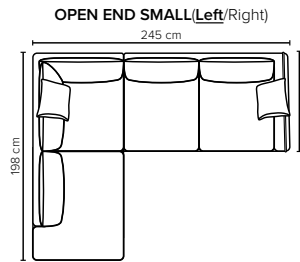

COMBINATIONS

Choose from available sofa models

bellus®