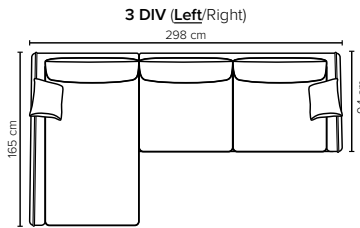

COMBINATIONS

Choose from available sofa models

bellus®