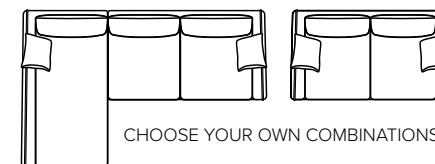

FARO

Elegant and comfortable sofa with vintage roots, a final touch to your living room

bellus®

cloud.

COMBINATIONS

Choose from available sofa models

bellus®

FARO FOOTSTOOL OPTIONS

* Faro Open End with buttoned back cushions

- SEAT:** Cloud System: Pocket springs + HR Foam 35 kg covered with memory foam and 200 g fiber
- BACK:** Siliconized polyester fiber
Loose seat cushions and loose back cushions
Back cushions also available with buttons
- ARMREST:** Foam 25 kg

- DECO PILLOWS:** 1 deco pillow per armrest size 40x40 cm
1 deco pillow per corner size 40x40 cm
- FRAME:** Plywood + wood + foam 25 kg
- LEG OPTIONS:** Standard: Leg 50 (wooden, h: 12 cm)
Optional: Leg 10 (metal, h: 12 cm)

All measurements are approximate, +/- 3 cm. Sofa height measured with leg 50. Please visit www.bellus.com for the latest product versions.