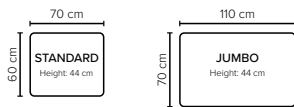

FARO FOOTSTOOL OPTIONS

* Faro Open End with buttoned back cushions