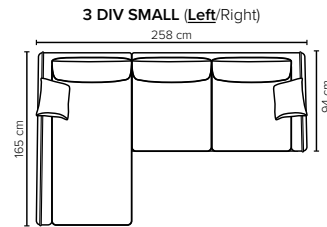

COMBINATIONS

Choose from available sofa models

bellus®