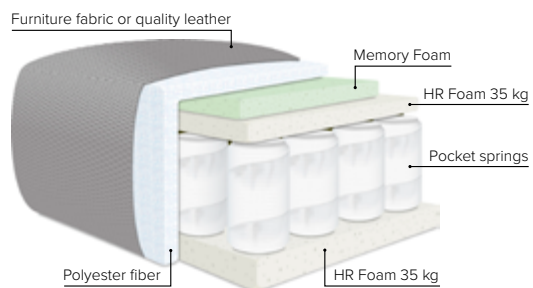

FARO

Elegant and comfortable sofa with vintage roots, a final touch to your living room

bellus®

cloud.

COMBINATIONS

Choose from available sofa models

bellus®

FARO FOOTSTOOL OPTIONS

* Faro Open End with buttoned back cushions

- SEAT:** Cloud System: Pocket springs + HR Foam 35 kg covered with memory foam and 200 g fiber
- BACK:** Siliconized polyester fiber
Loose seat cushions and loose back cushions
Back cushions also available with buttons
- ARMREST:** Foam 25 kg

- DECO PILLOWS:** 1 deco pillow per armrest size 40x40 cm
1 deco pillow per corner size 40x40 cm
- FRAME:** Plywood + wood + foam 25 kg
- LEG OPTIONS:** Standard: Leg 50 (wooden, h: 12 cm)
Optional: Leg 10 (metal, h: 12 cm)

All measurements are approximate, +/- 3 cm. Sofa height measured with leg 50. Please visit www.bellus.com for the latest product versions.