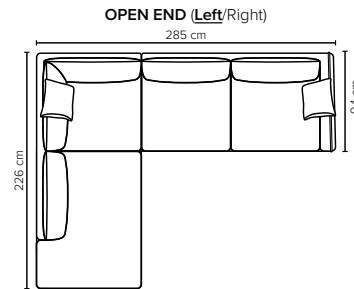

COMBINATIONS

Choose from available sofa models

bellus®