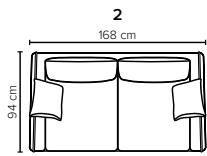

COMBINATIONS

Choose from available sofa models

bellus®